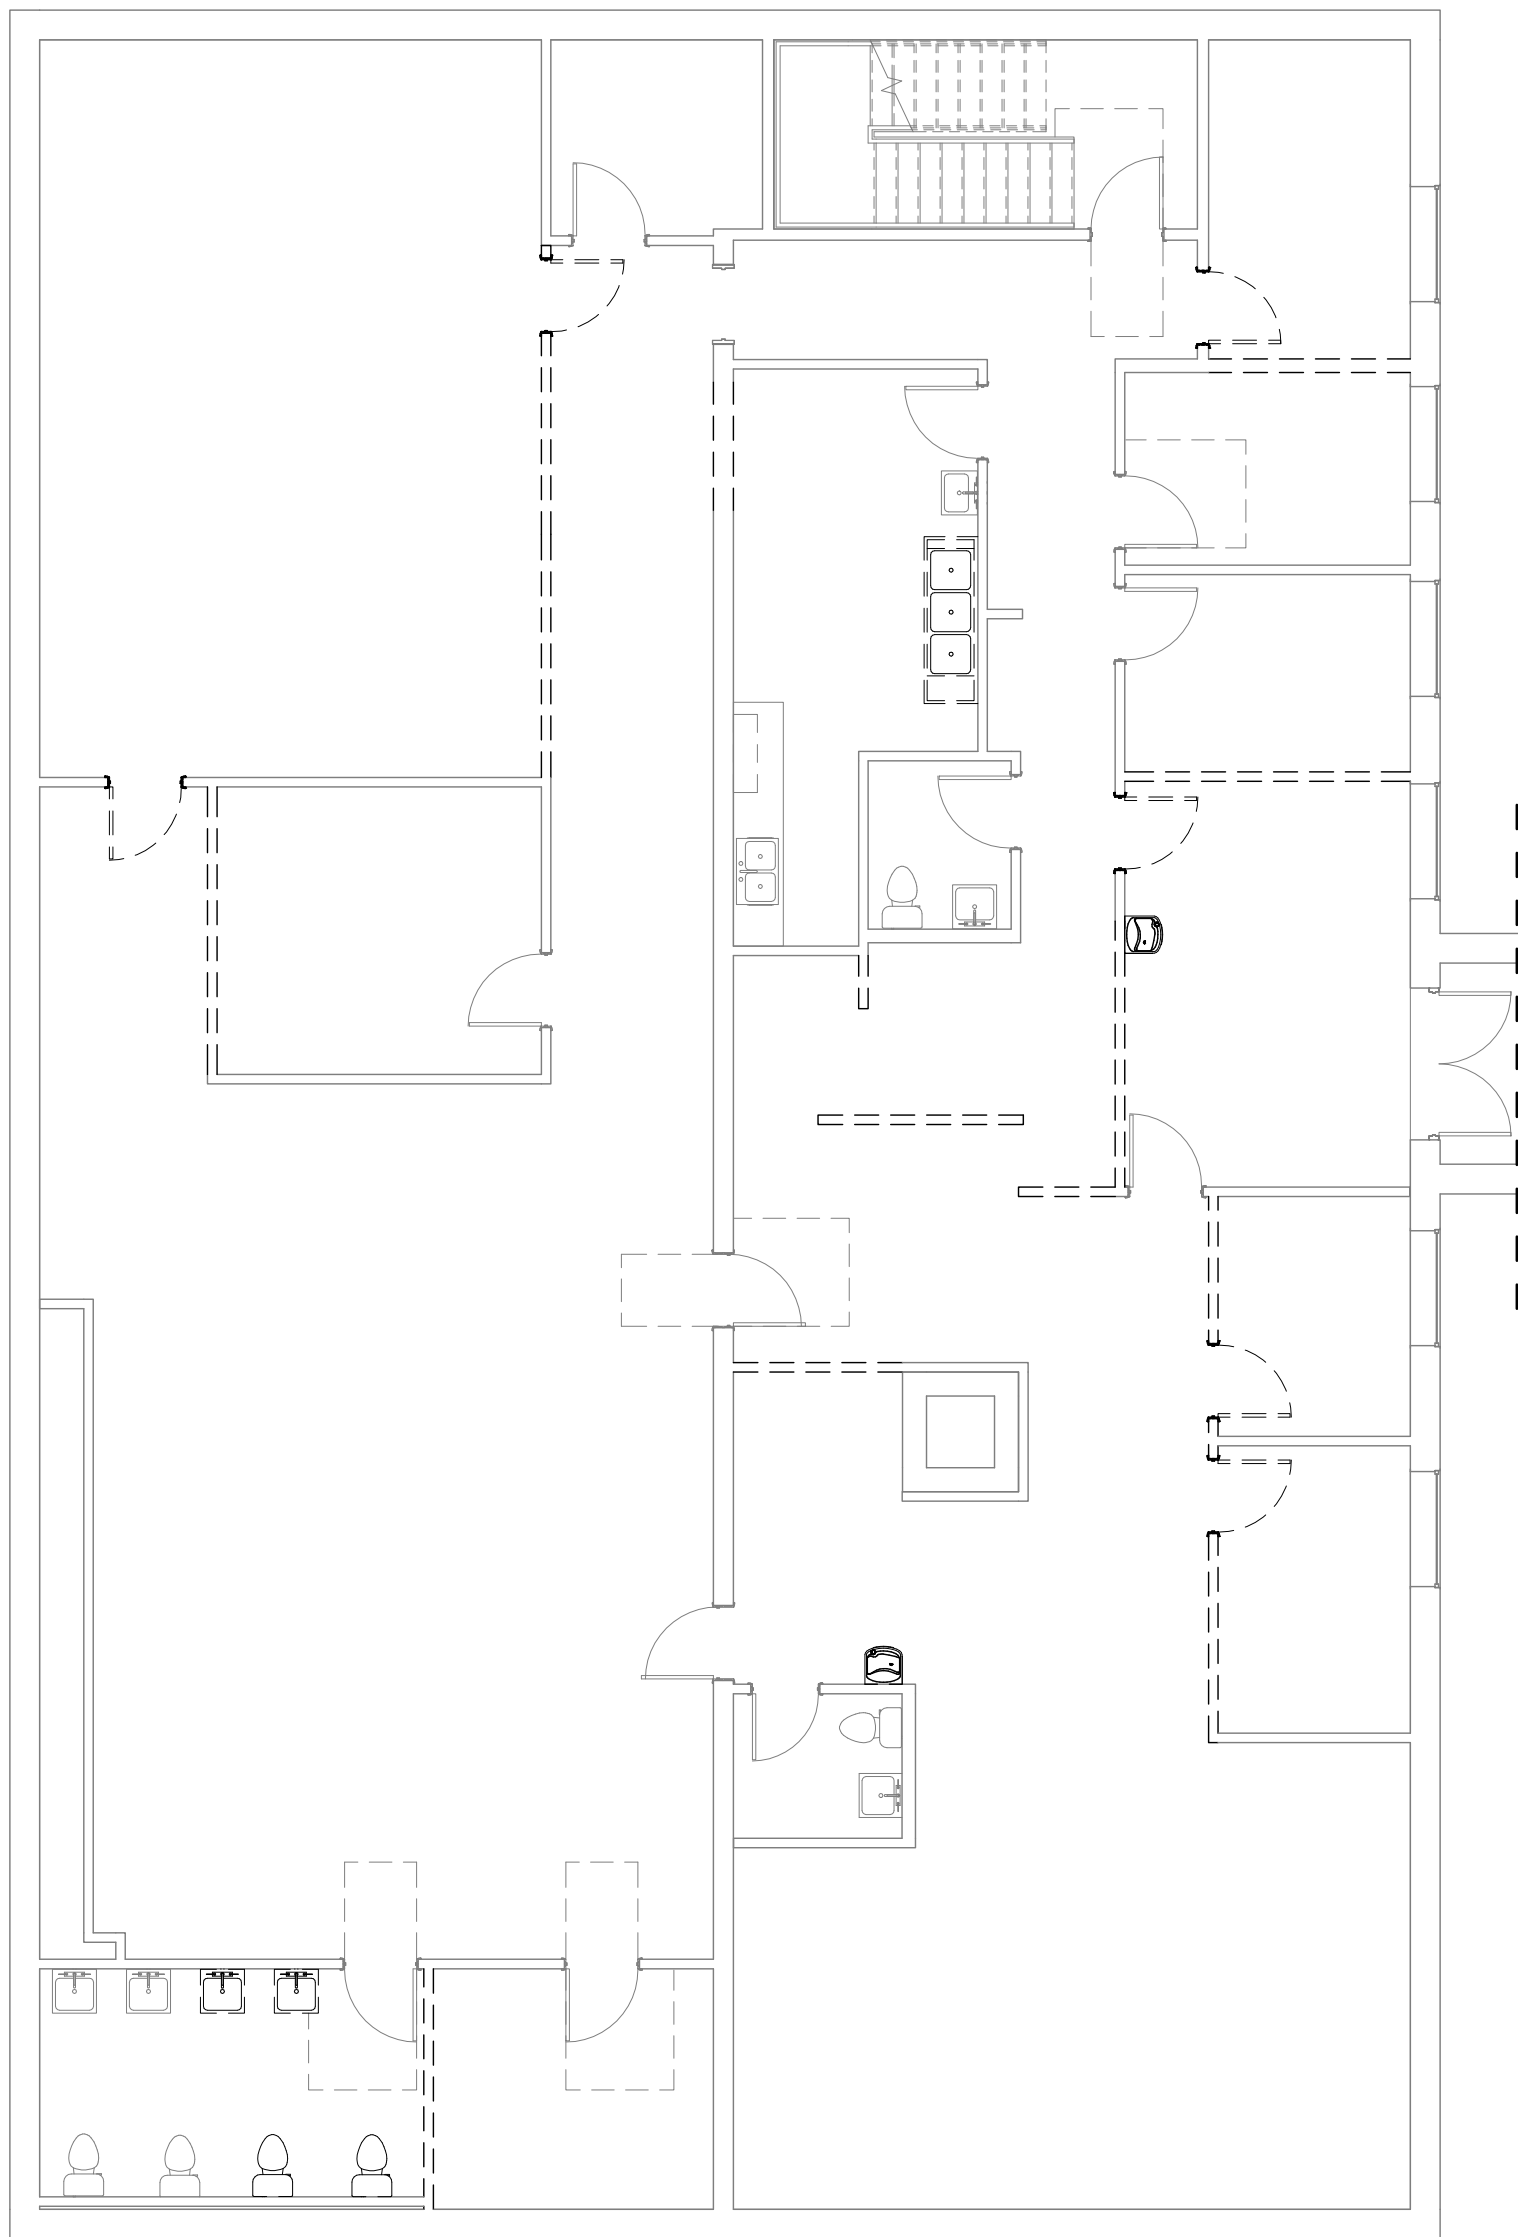

1 First Floor Demolition Plan

1/8" = 1'-0"

MARTINRILEY
architects • engineers

Inspiration Ministries Women's Shelter

First Floor Demolition Plan

1255 Engle Street
Huntington, IN 46750

1 Lower Level Demolition Plan
1/8" = 1'-0"

Inspiration Ministries Women's Shelter

Lower Level Demolition Plan

1255 Engle Street
Huntington, IN 46750

MARTINRILEY
architects • engineers