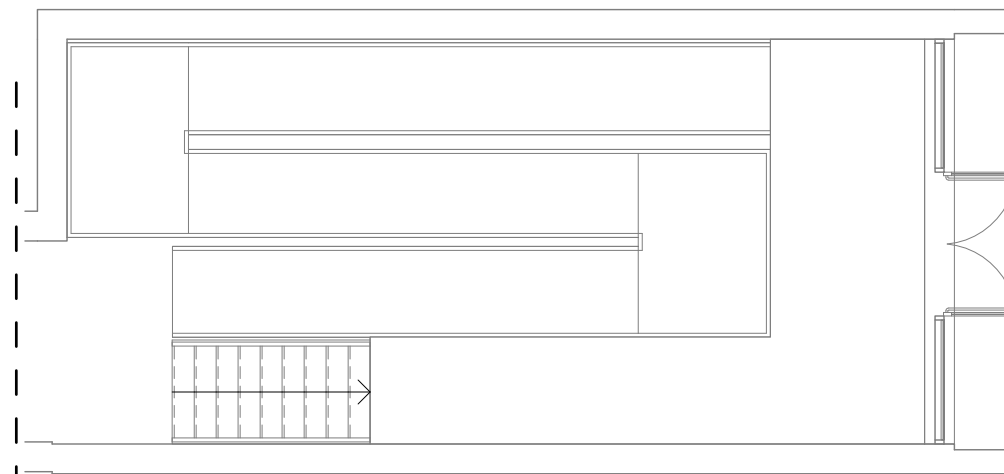

1 First Floor Demolition Plan

1/8" = 1'-0"

MARTINRILEY
architects • engineers

Inspiration Ministries Women's Shelter

First Floor Demolition Plan

1255 Engle Street
Huntington, IN 46750

1 Lower Level Demolition Plan
1/8" = 1'-0"

Inspiration Ministries Women's Shelter

Lower Level Demolition Plan

1255 Engle Street
Huntington, IN 46750

MARTINRILEY
architects • engineers