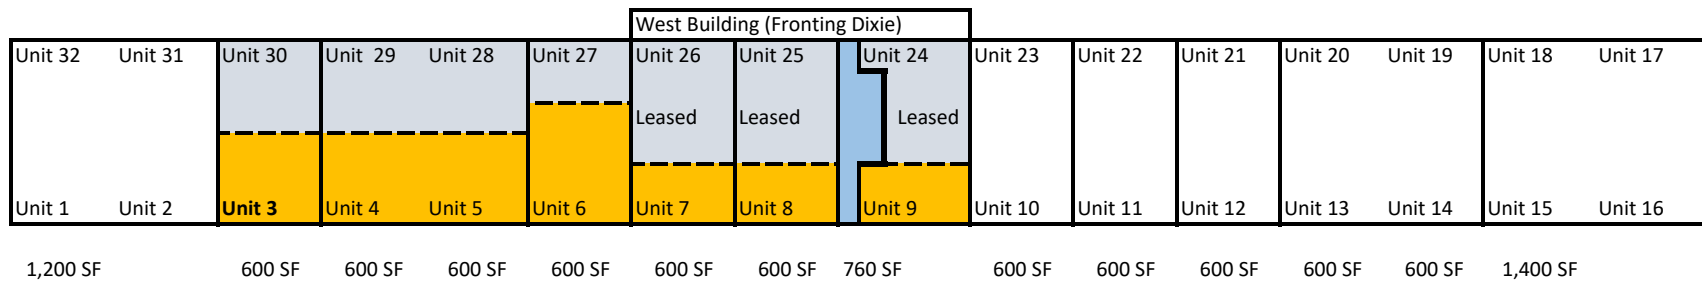

# Floor Plan and Availability Plan for 1233 Old Dixie Highway

Color Key:

Warehouse
Bathroom/Hallway
Office

< North

Not all demising walls shown