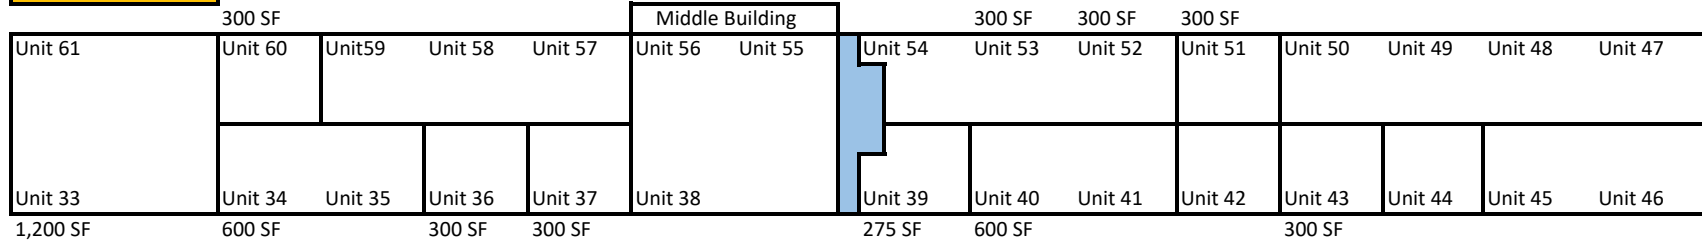

# Floor Plan and Availability Plan for 1233 Old Dixie Highway

Color Key:

Warehouse
Bathroom/Hallway
Office

< North

Not all demising walls shown