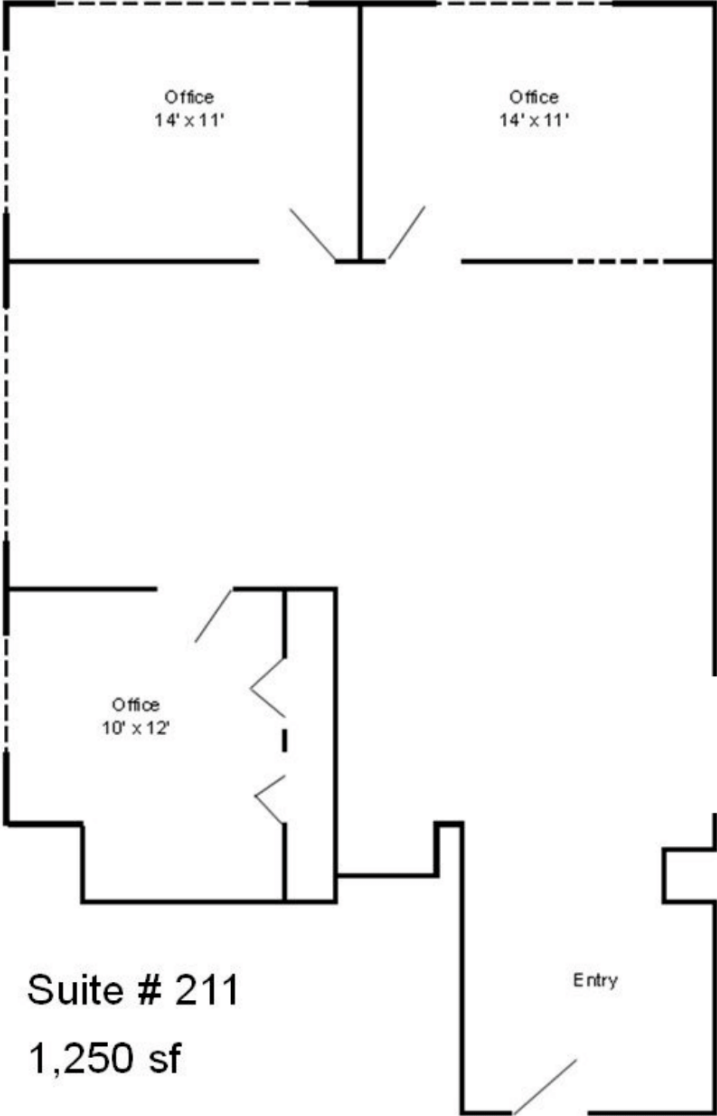

OFFERING

FOR LEASE

AVAILABLE NOW

Lease Rate	-----	\$21 psf/MG
Suite 211	-----	± 1,250 SF
Suite 501	-----	± 2,195 SF
Suite 508	-----	± 1,331 SF
Suite 513	-----	± 3,442 SF

FLOOR PLAN

SUITE 211

Suite # 211
1,250 sf