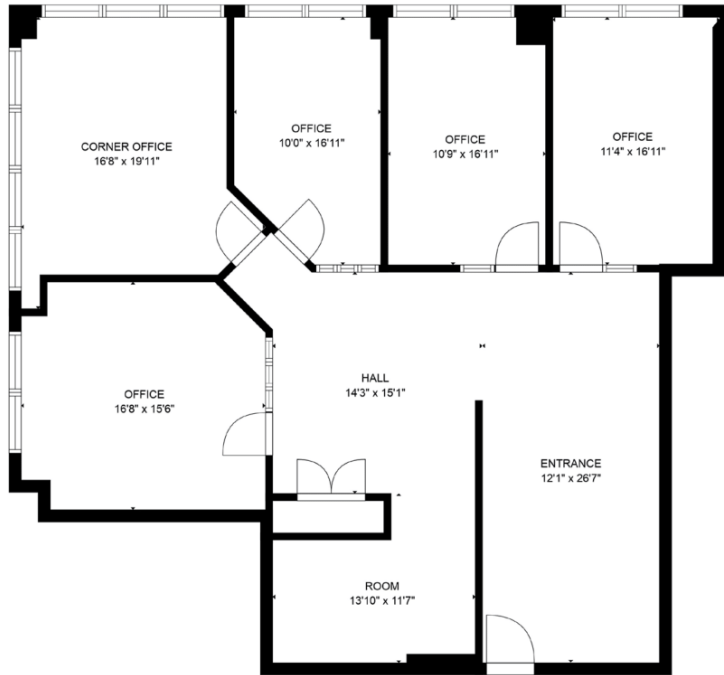

SUITE 501

SUITE 508