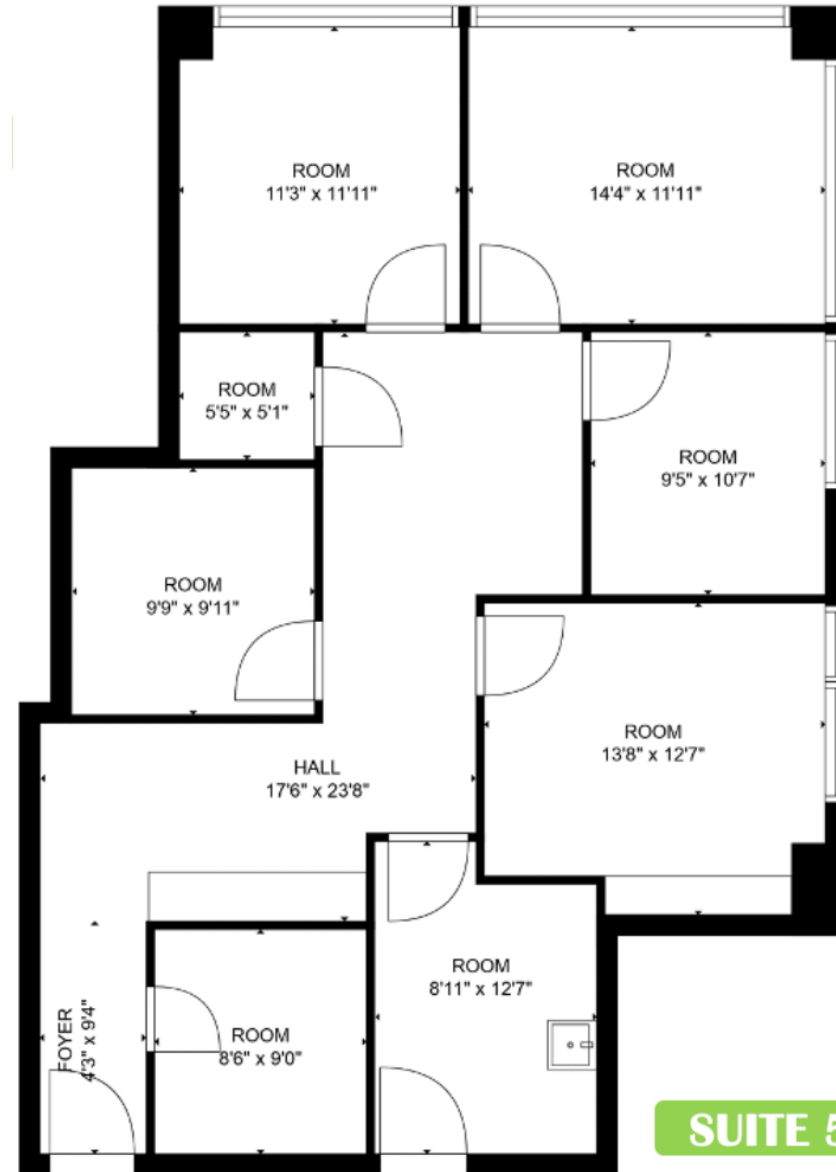

SUITE 501

SUITE 508