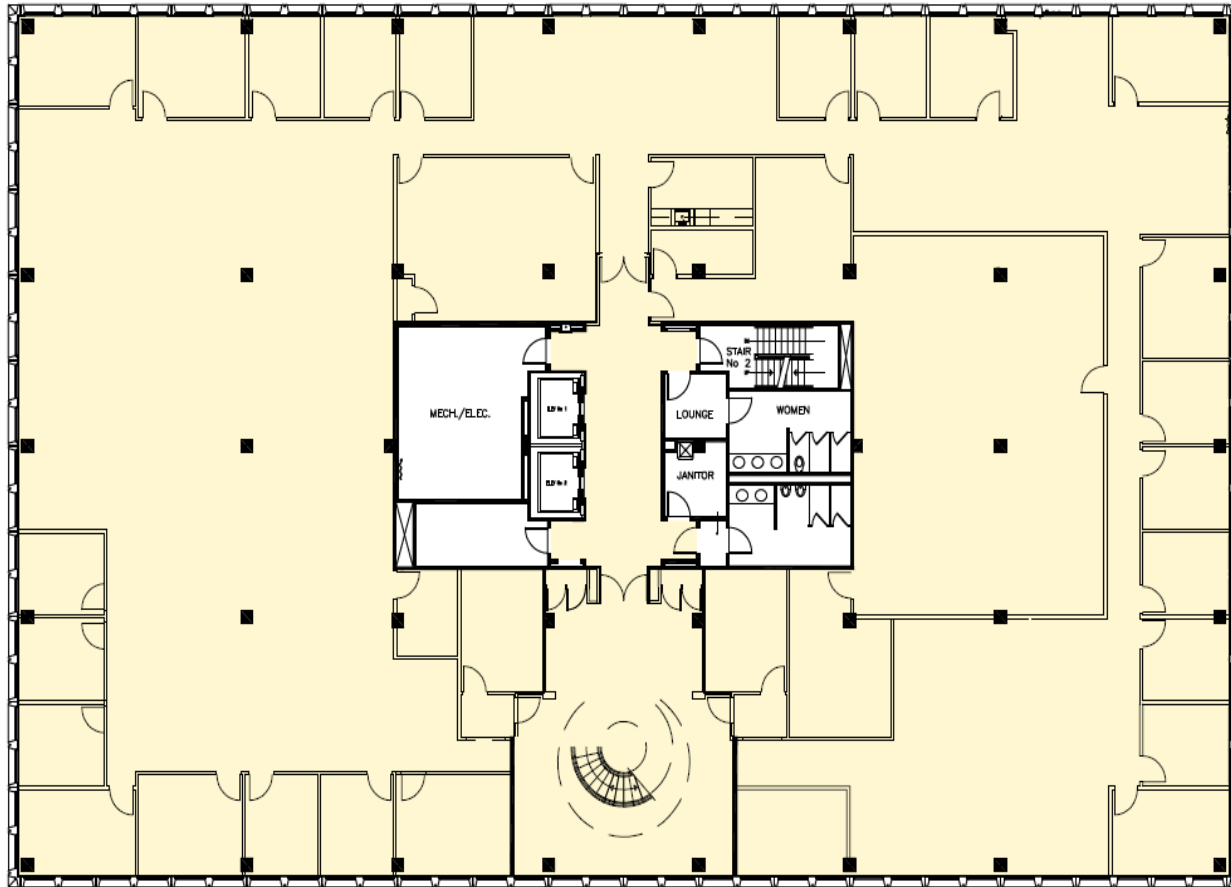

56 PERIMETER CENTER EAST

***Available 8/1/2021**

56 PERIMETER CENTER EAST | SUITE 500 - 16,120 RSF

ATLANTA, GA 30305

TOM PARKER

404.281.5204

tparker@skcr.com

SCOTT MARTIN