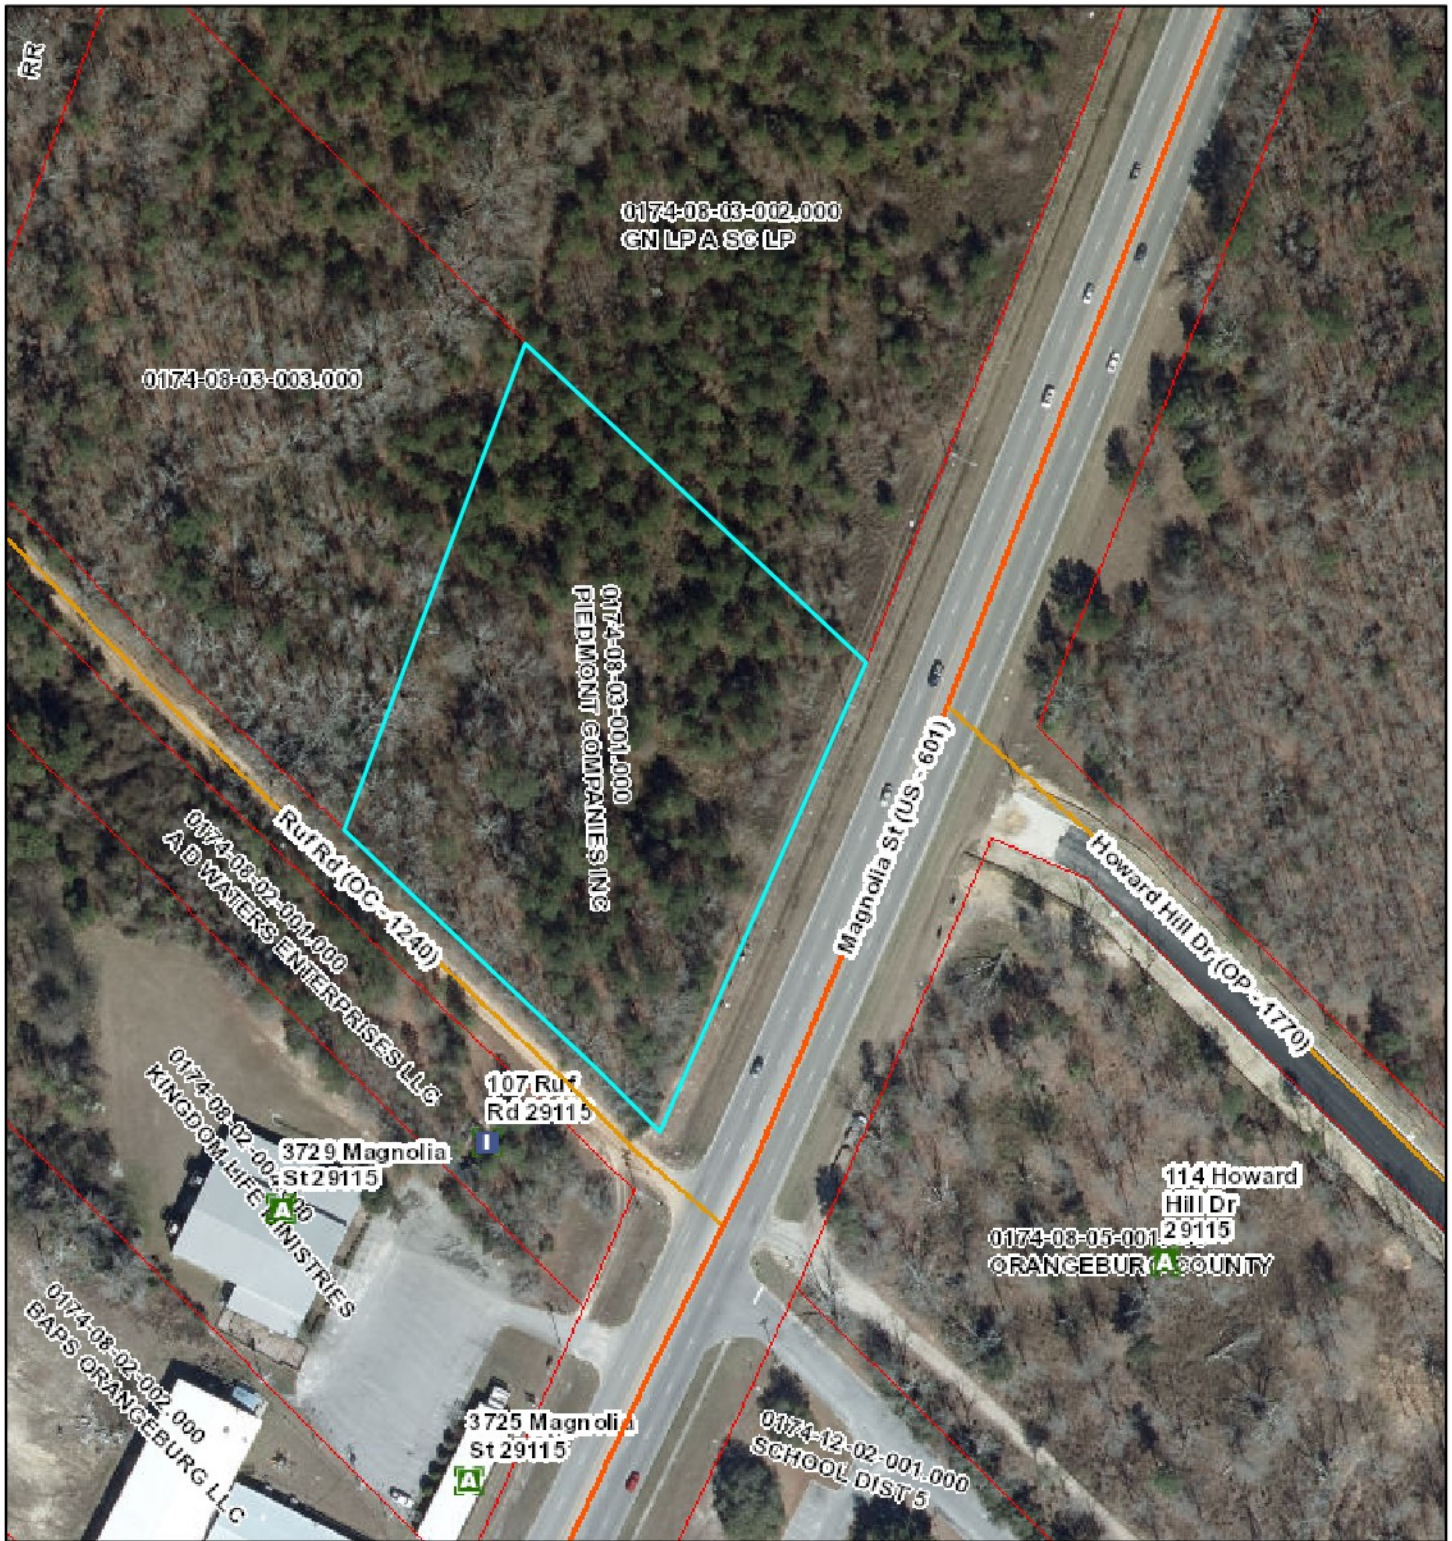

Orangeburg County GIS

7/22/2022, 10:43:24 AM

1:2,257

- | | | |
|-----------------------|----------------|-------------------|
| City Limits | Site Addresses | Unknown |
| Road Network 1:70,000 | Active | Verified |
| Interstates | Deleted | Parcels |
| Major Roads | Inactive | Property Lines |
| Secondary Roads | New | Property Lines |
| County Roads | Retired | Interior Lot Line |
| Other Roads | Review | |