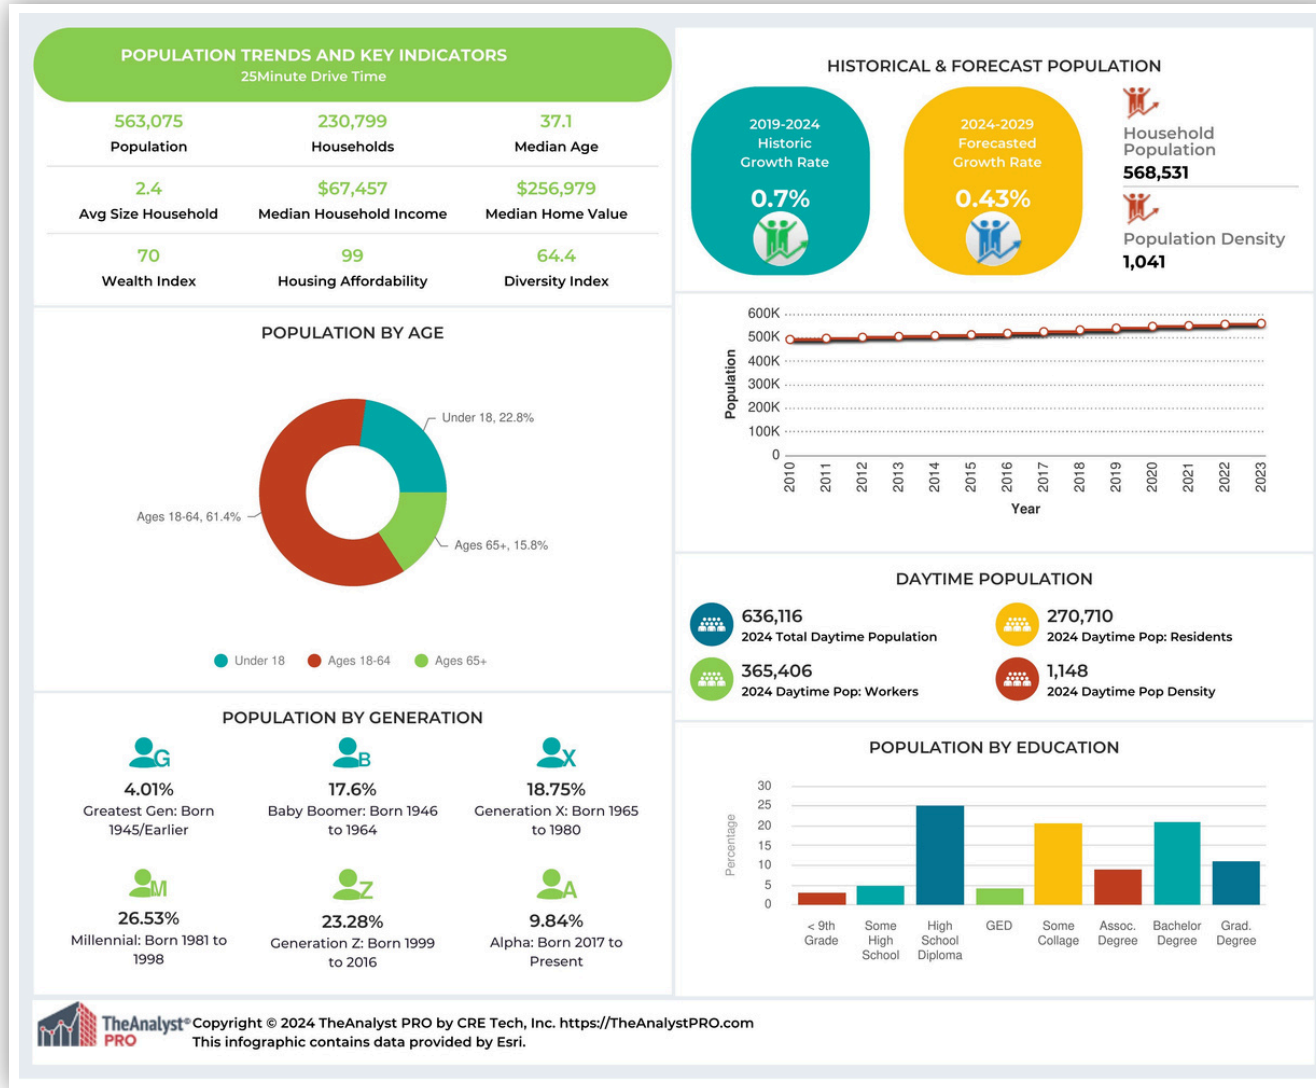

INFOGRAPHIC: POPULATION TRENDS (DRIVE TIME: 25 MINUTES)

101 W SHRADER
101 W Shrader, Liberty, MO, 64068