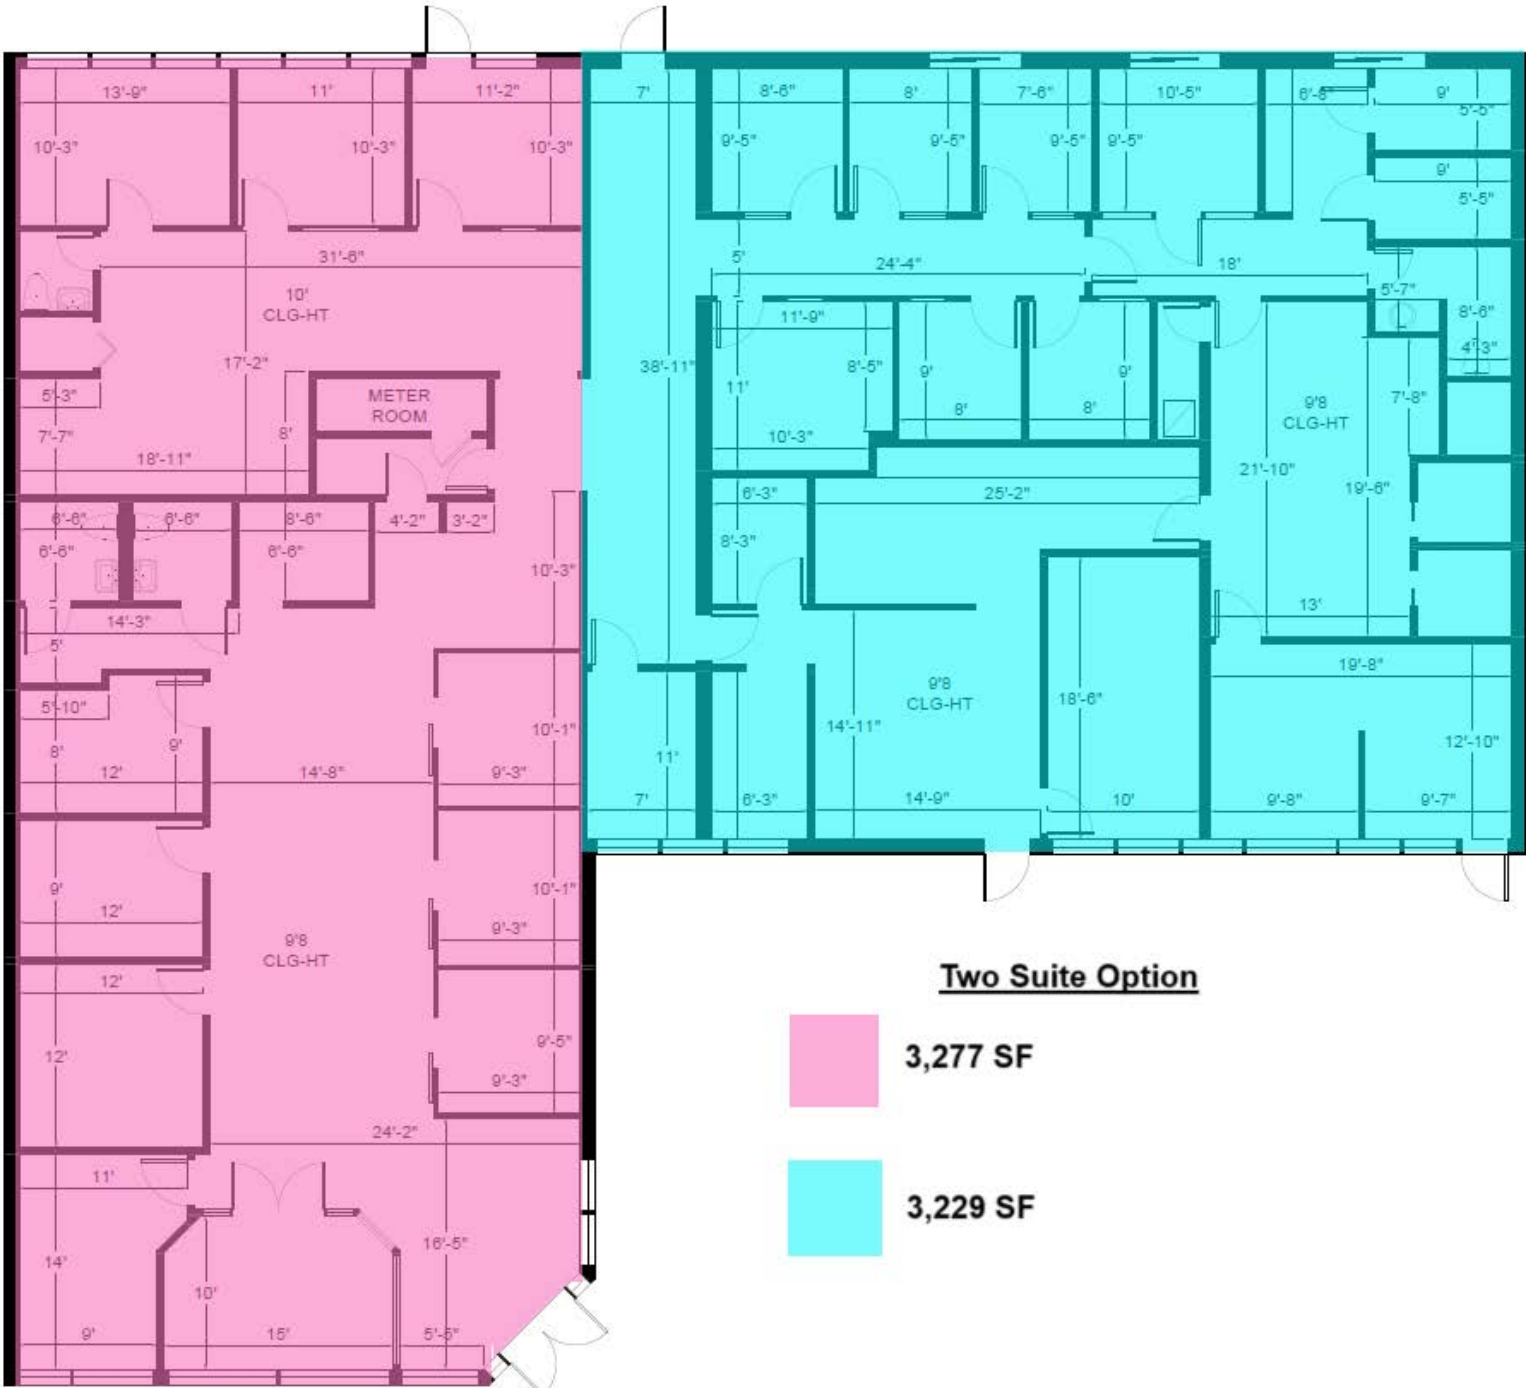

2700 E OAKLAND PARK BLVD
FORT LAUDERDALE, FL 33306

2700 E OAKLAND PARK BLVD
FORT LAUDERDALE, FL 33306

Two Suite Option

- 3,277 SF**
- 3,229 SF**