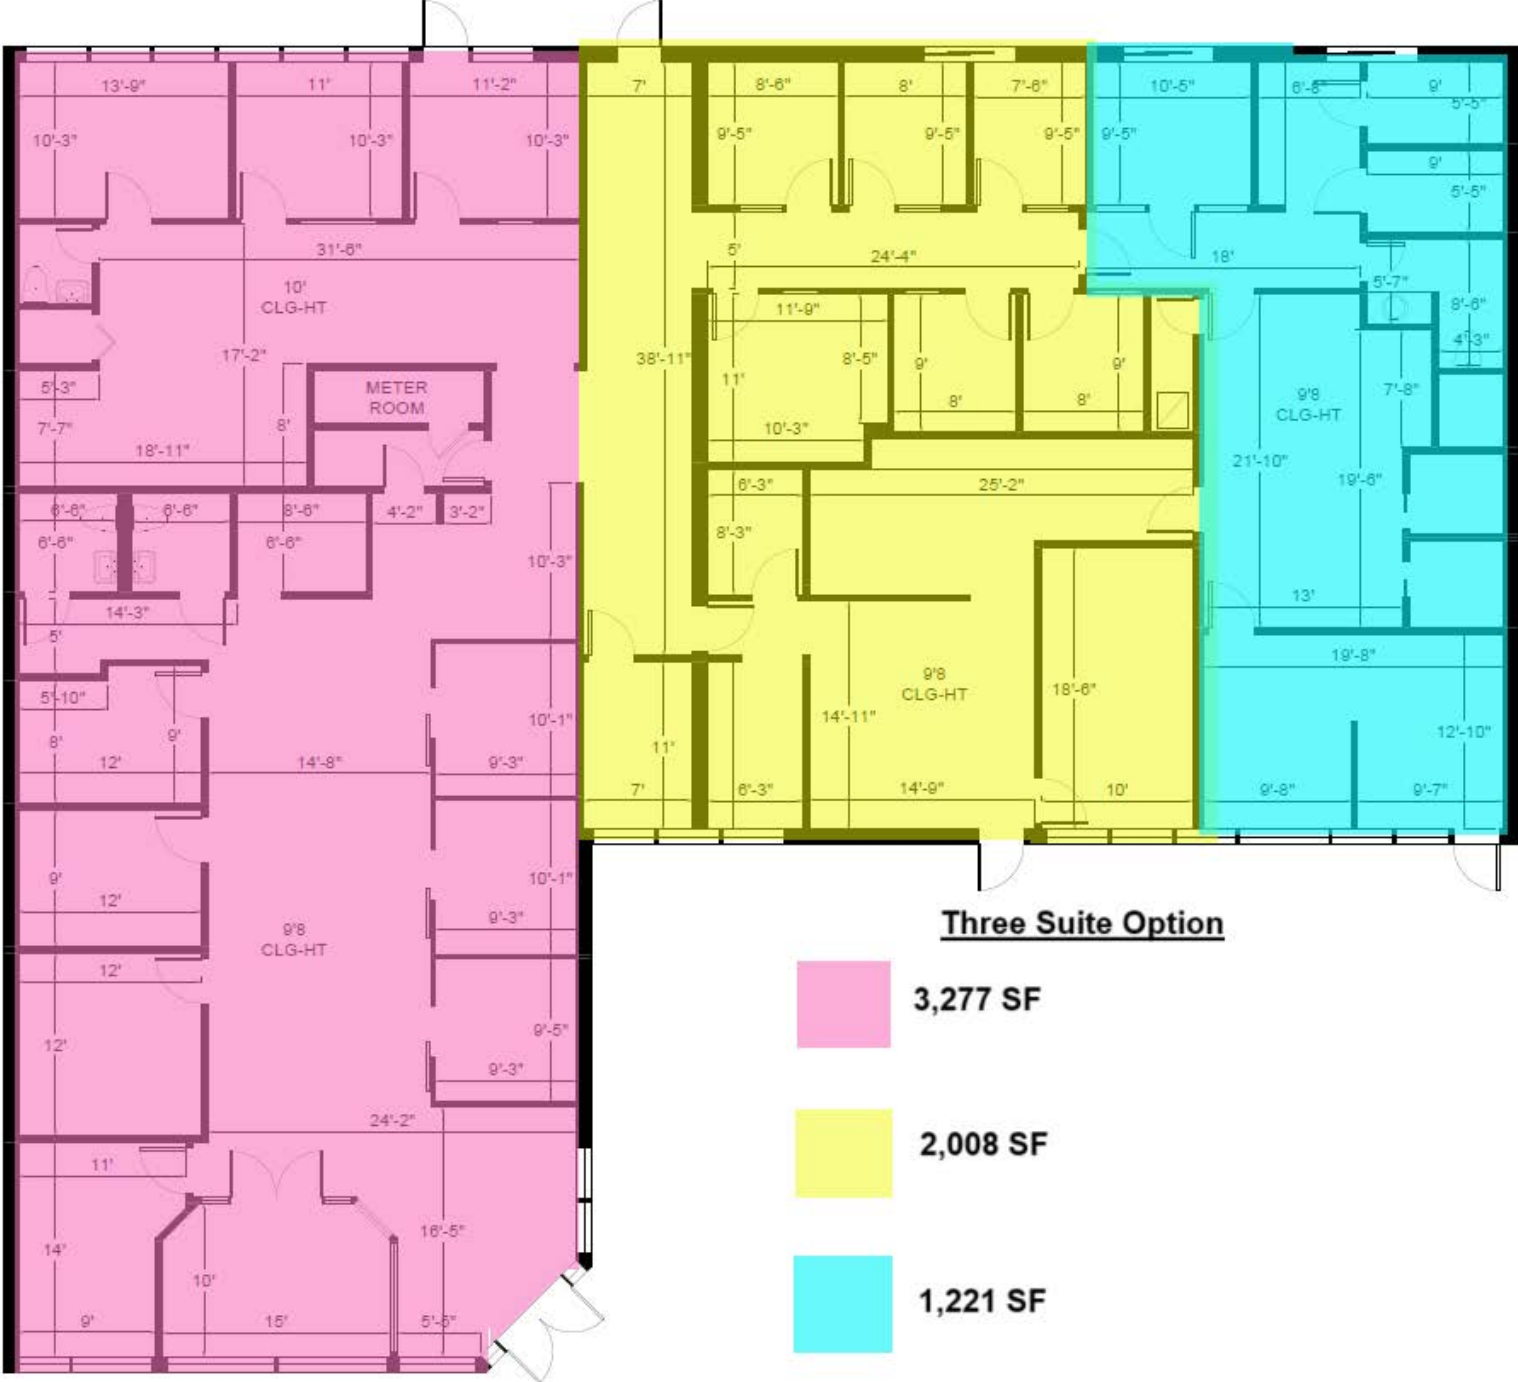

2700 E OAKLAND PARK BLVD
FORT LAUDERDALE, FL 33306

2700 E OAKLAND PARK BLVD
FORT LAUDERDALE, FL 33306

Two Suite Option

- 3,277 SF**
- 3,229 SF**