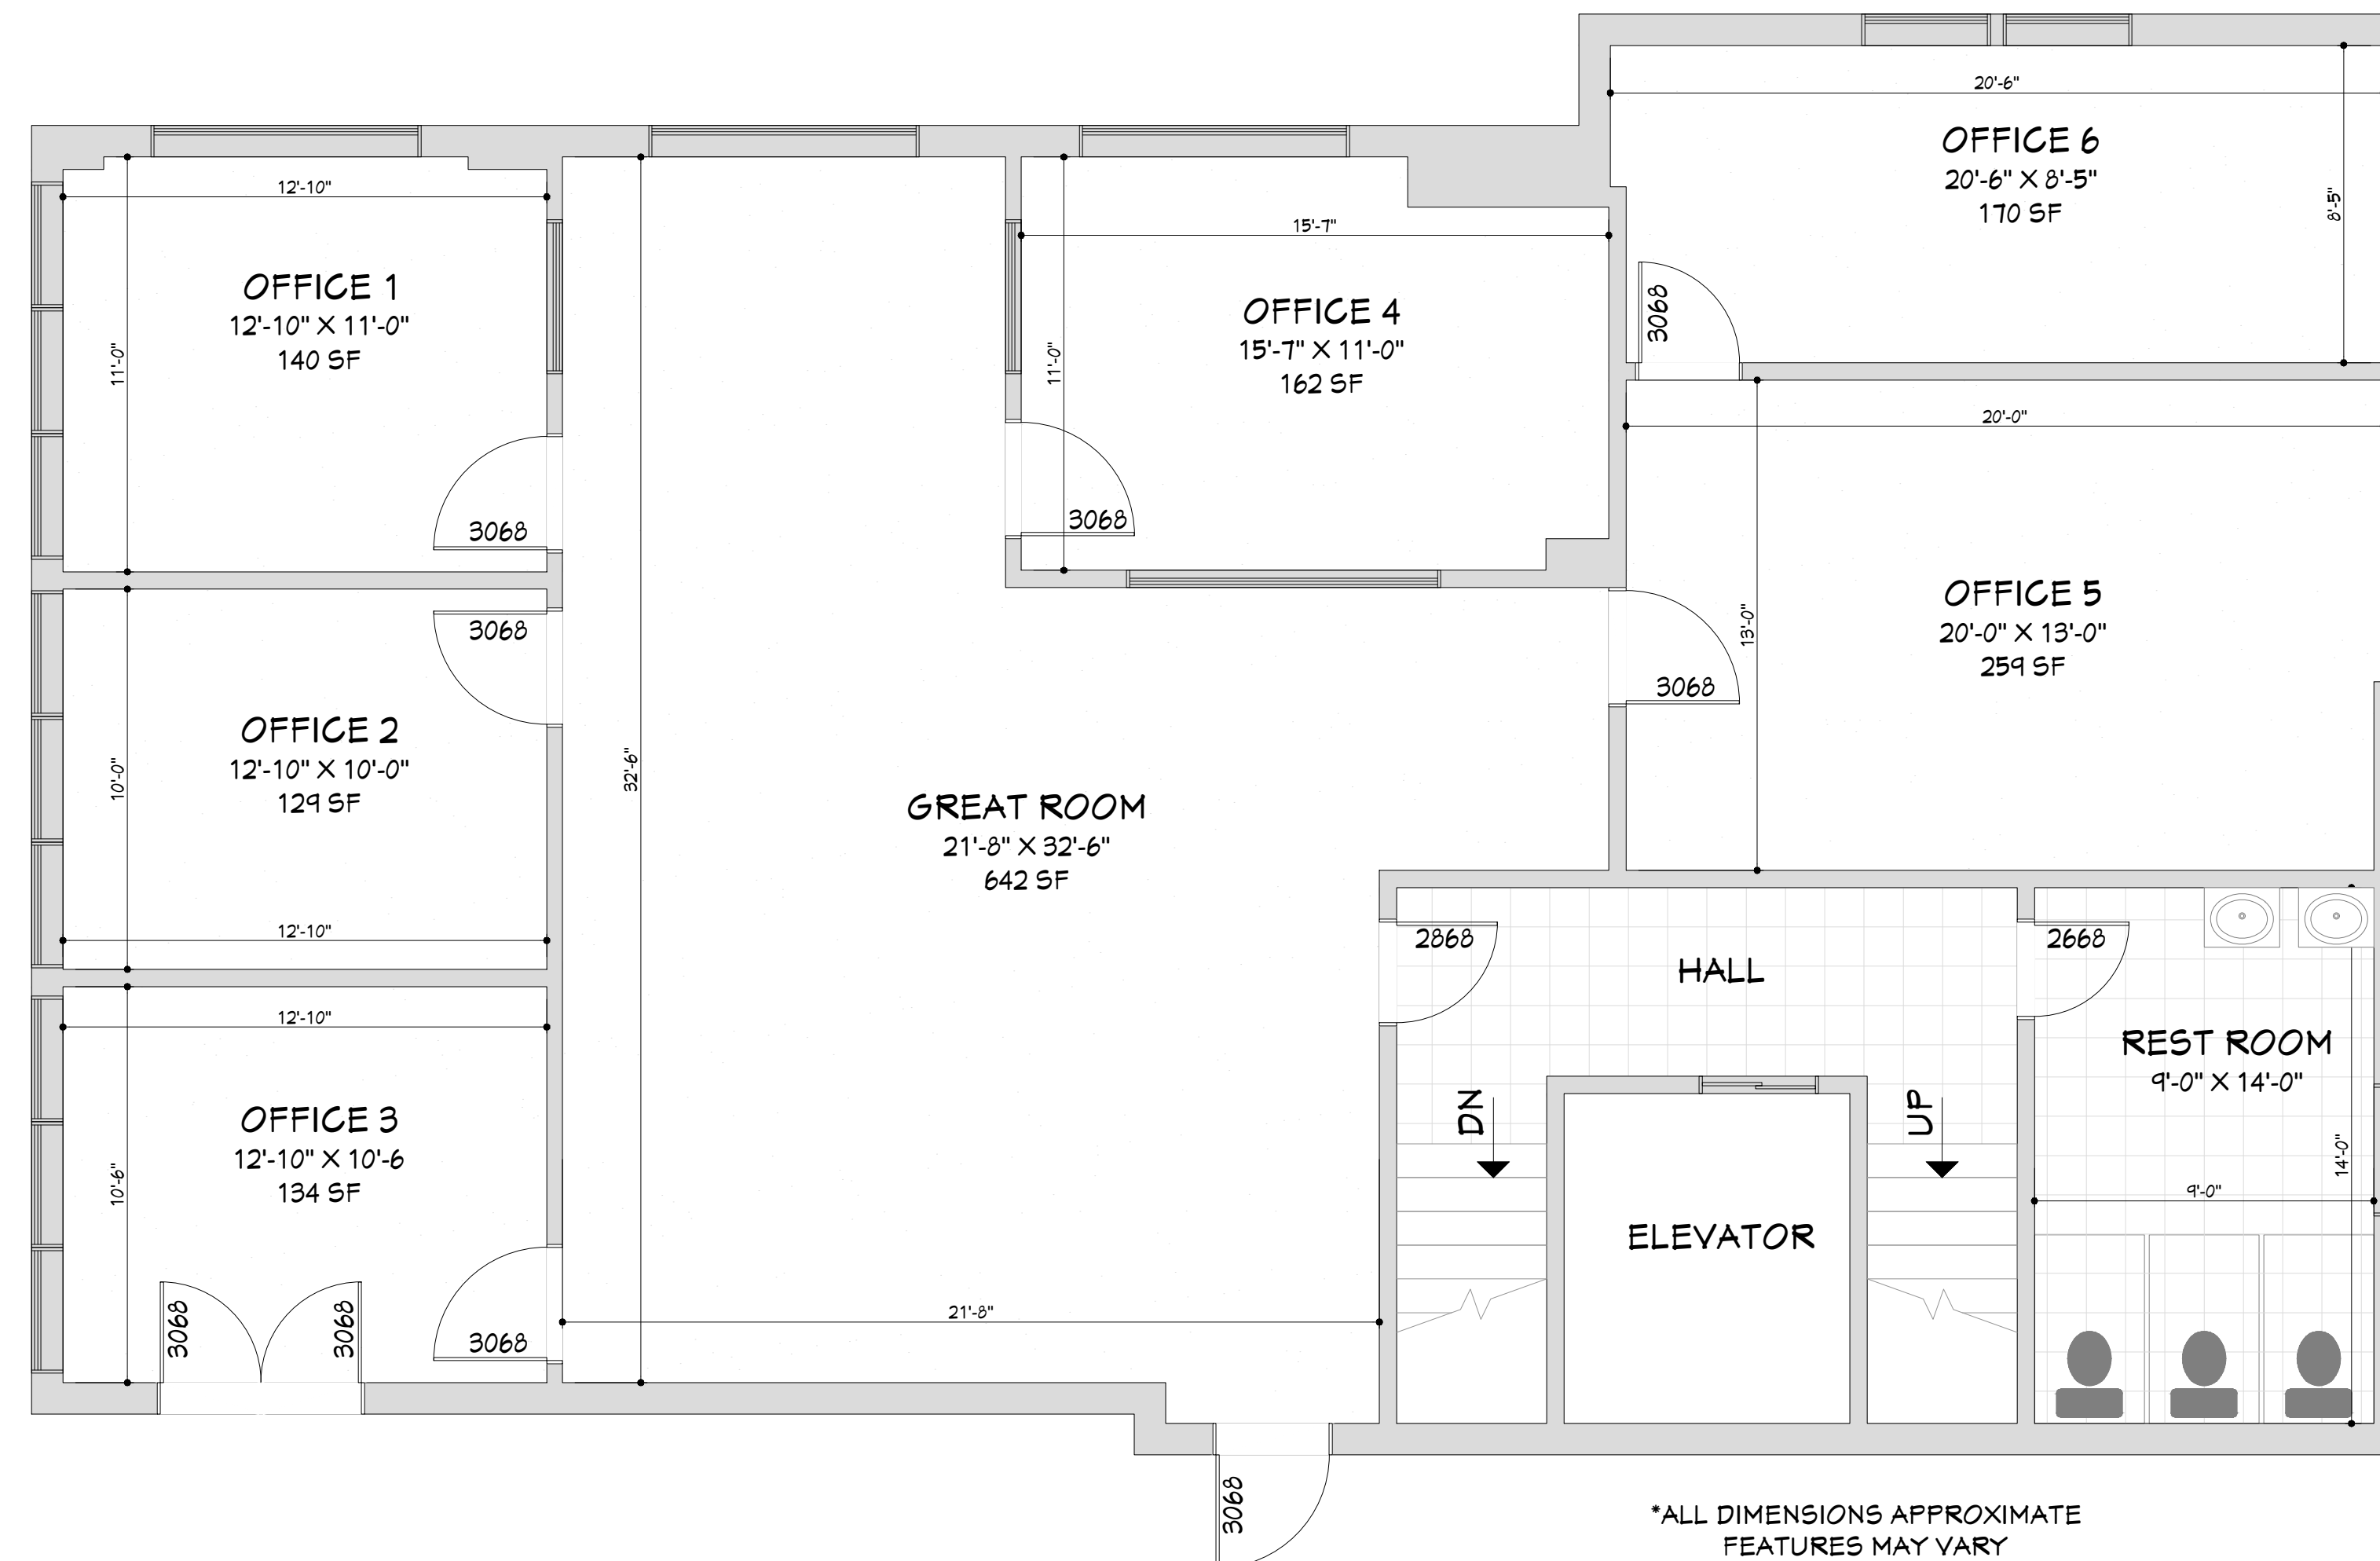

759

JONATHAN STARK
 301 FIFTH AVE
 MCKEESPORT, PA
 15132

DATE:

2019/09/30

REVISIONS:

SHEET NO.

CS

MEZZANINE
 SCALE: 1/4" = 1'-0"