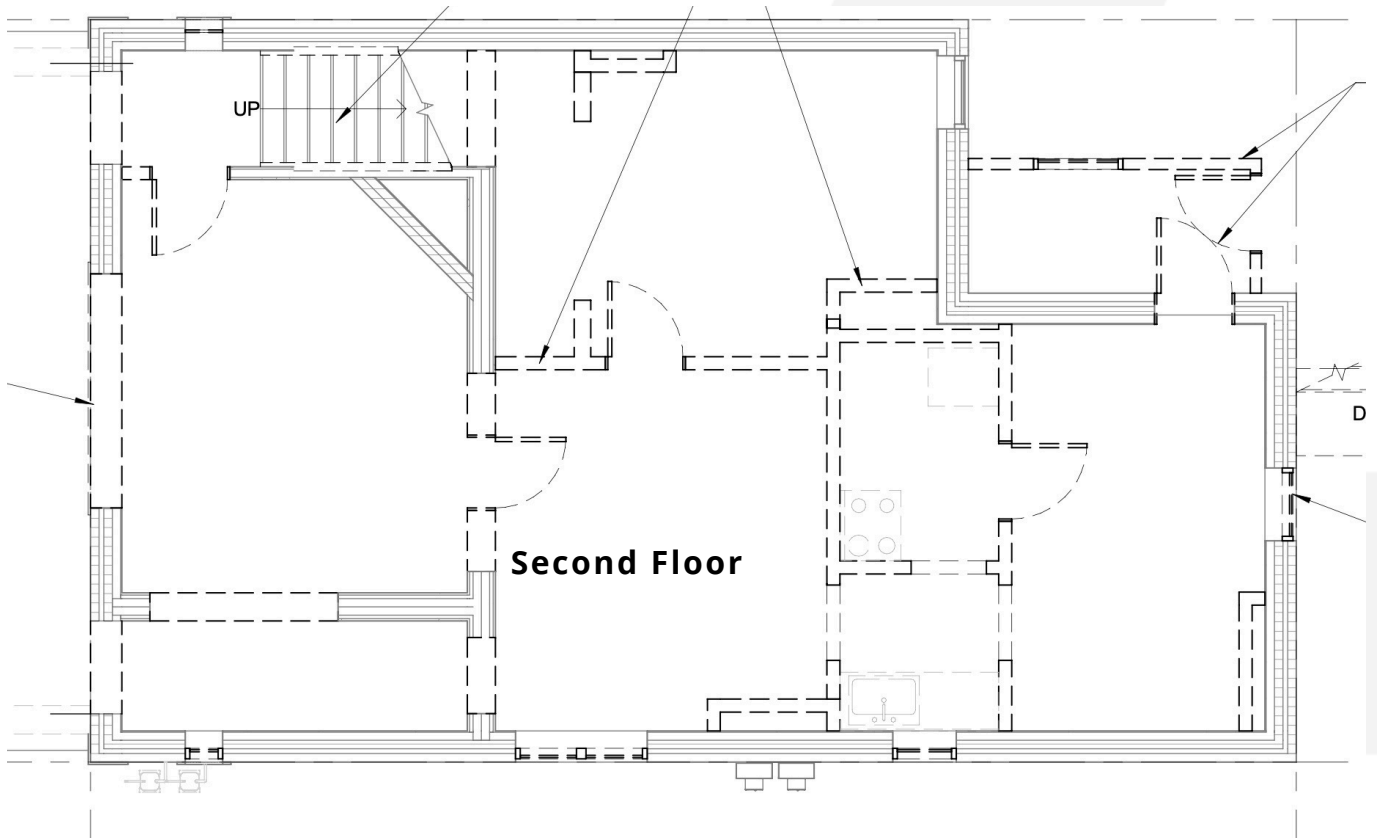

FOR SALE

655 S 200 E, Salt Lake City, UT

1075 E Hollywood Avenue | Salt Lake City, UTAH 84105