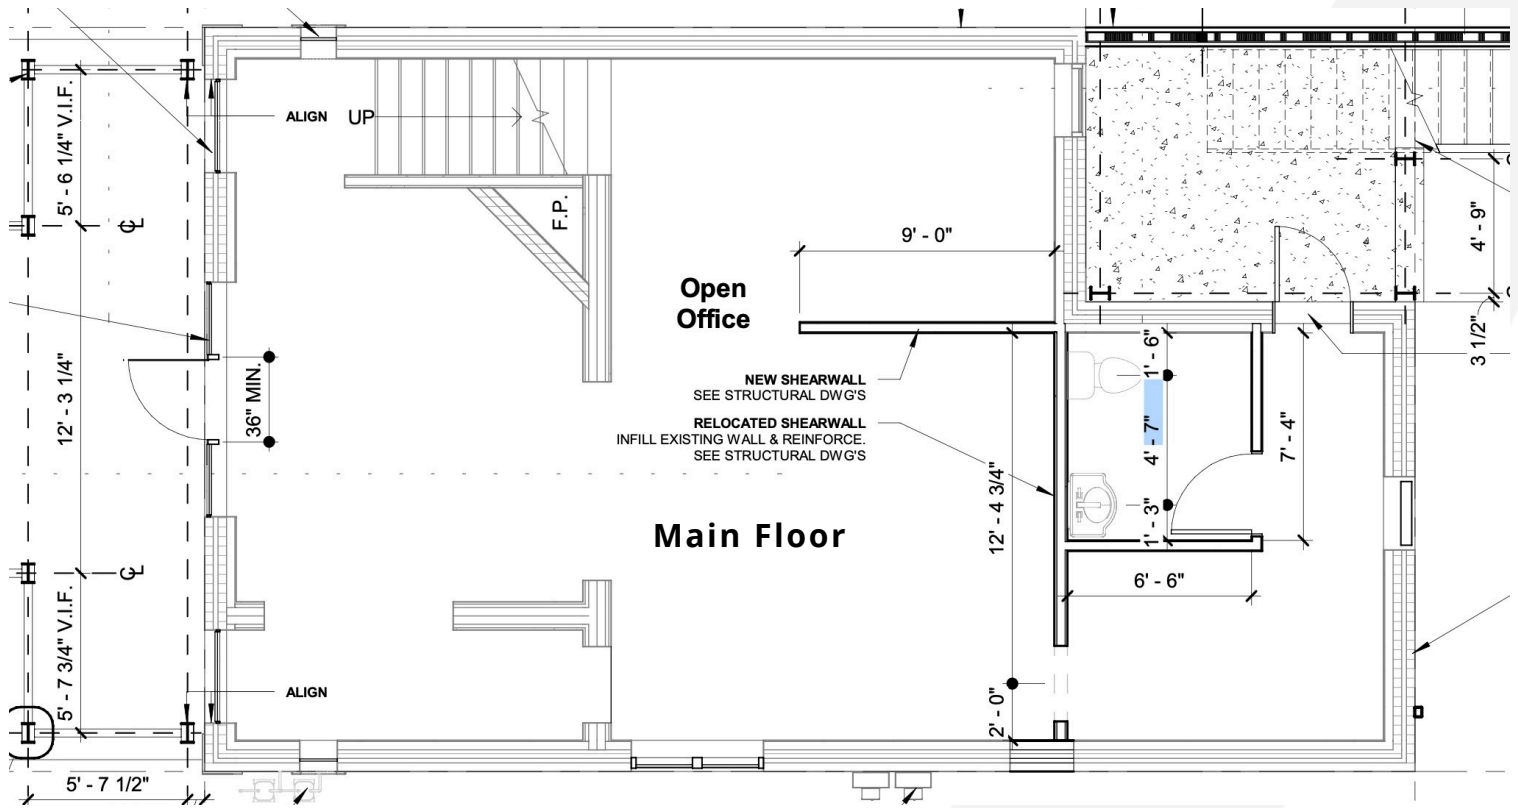

FOR SALE

655 S 200 E, Salt Lake City, UT

1075 E Hollywood Avenue | Salt Lake City, UTAH 84105