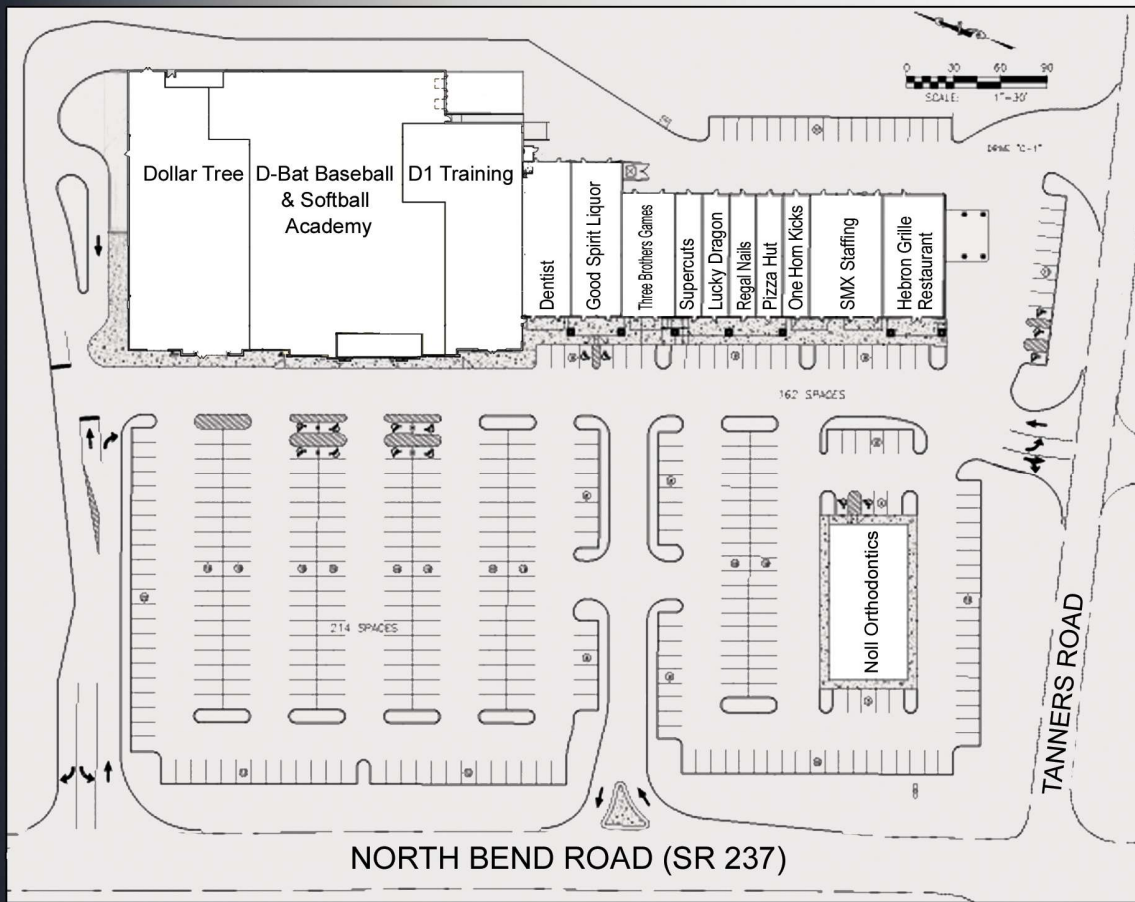

North Bend Square

Address:

North Bend Square
1960 North Bend
Hebron KY 41048

Leasable Area:

See Toebben.com for available size spaces

Building Highlights:

- Abundant pull-up parking, highly visible from road
- Pylon sign for tenants
- 1/4 mile from Interstate I-275 interchange
- Located on SR 237, one exit west of the Greater Cincinnati Airport
- Surrounded by fast growing residential and commercial properties

Contact:

Larry Rytel
Toebben Ltd.
Office: 859-331-1560
Cell: 513-265-6912
lrytel@toebben.com

Directions:

From I-75/71 take I-275 west to Hebron. After passing the airport, exit onto State Route 237 (North Bend Road) heading north. Go less than one mile. The North Bend Square Shopping Center is on the NE corner of the intersection of North Bend Road and Tanners Road.