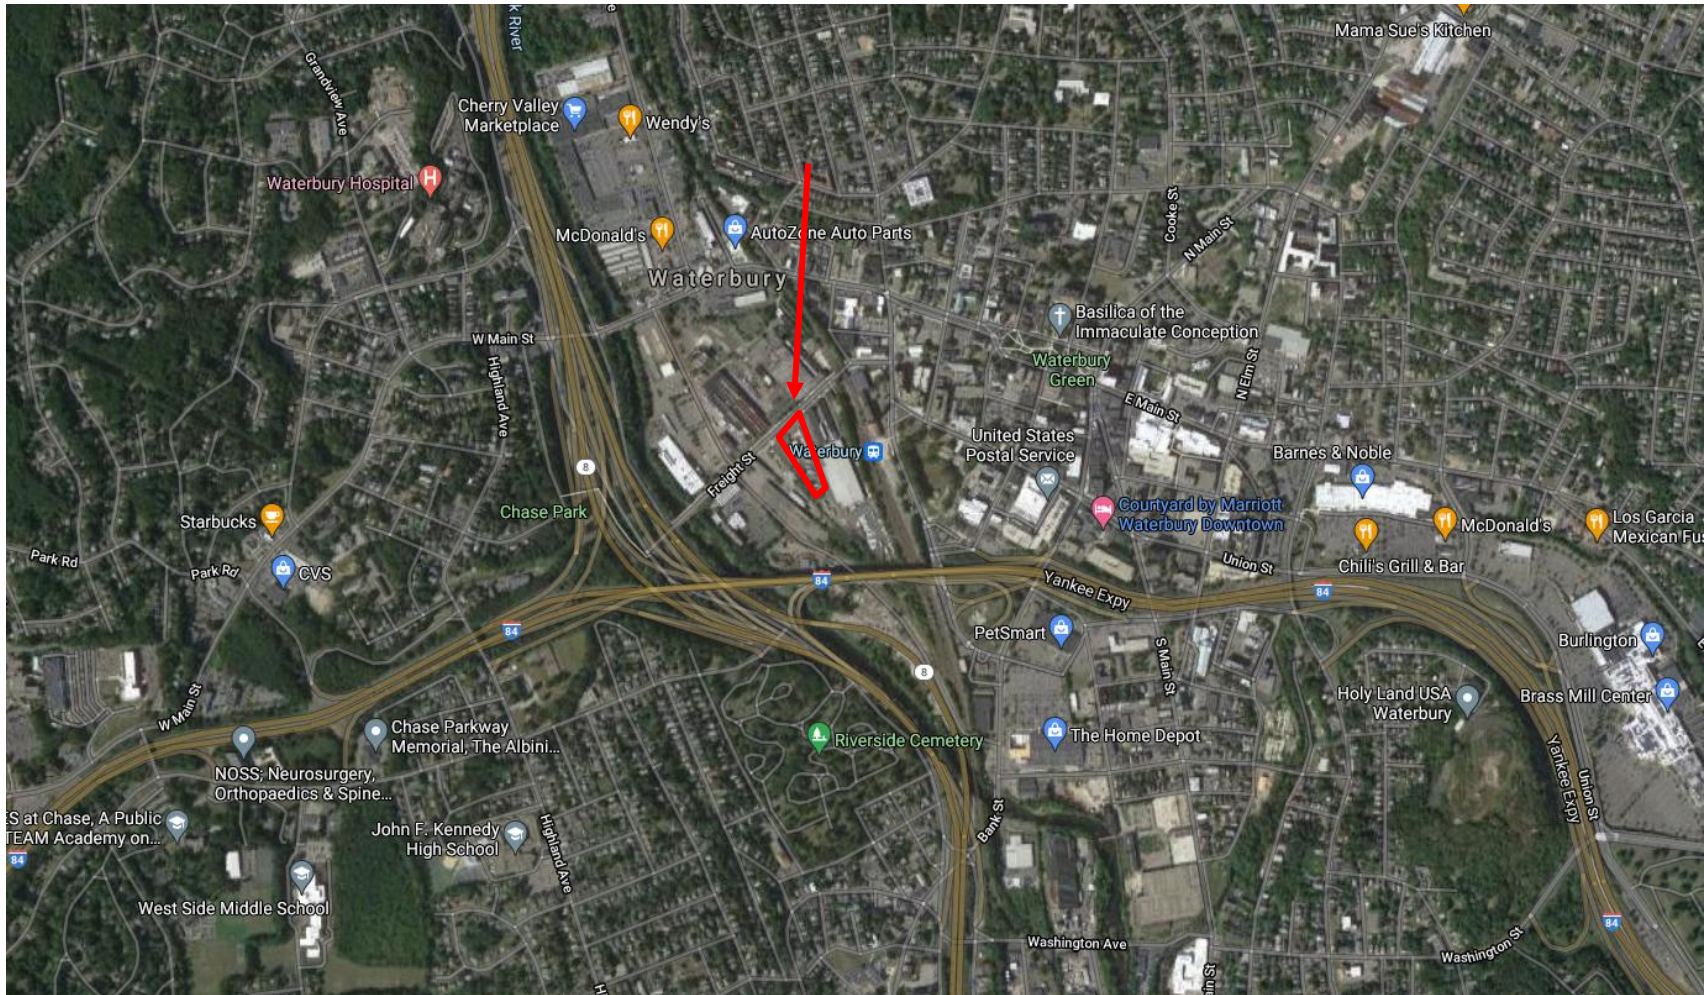

**COMMERCIAL
CONNECTION**
Real Estate Services

FOR SALE

131 Freight Street Waterbury, Connecticut

Commercial Connection LLC
PO Box 830
Middlebury CT 06762
203-596-7777

- **FOR SALE \$1,500,000.00**
- **25,432 +/- SF Industrial Building – 2,240 SF Service Garage**
- **2.37 +/- Acres – Zoned CBD**
- **10- 14 FT Ceiling Height - Built in 1954**
- **Currently Leased to Prime Source**
- **Intersection RT I -84 and RT 8**