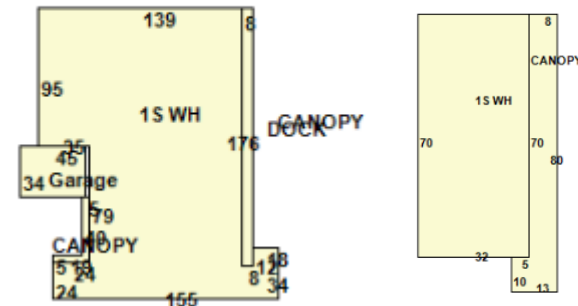

**COMMERCIAL
CONNECTION**
Real Estate Services

FOR SALE

131 Freight Street Waterbury, Connecticut

Commercial Connection LLC
PO Box 830
Middlebury CT 06762
203-596-7777

- **FOR SALE \$1,500,000.00**
- **25,432 +/- SF Industrial Building – 2,240 SF Service Garage**
- **2.37 +/- Acres – Zoned CBD**
- **10- 14 FT Ceiling Height - Built in 1954**
- **Currently Leased to Prime Source**
- **Intersection RT I -84 and RT 8**