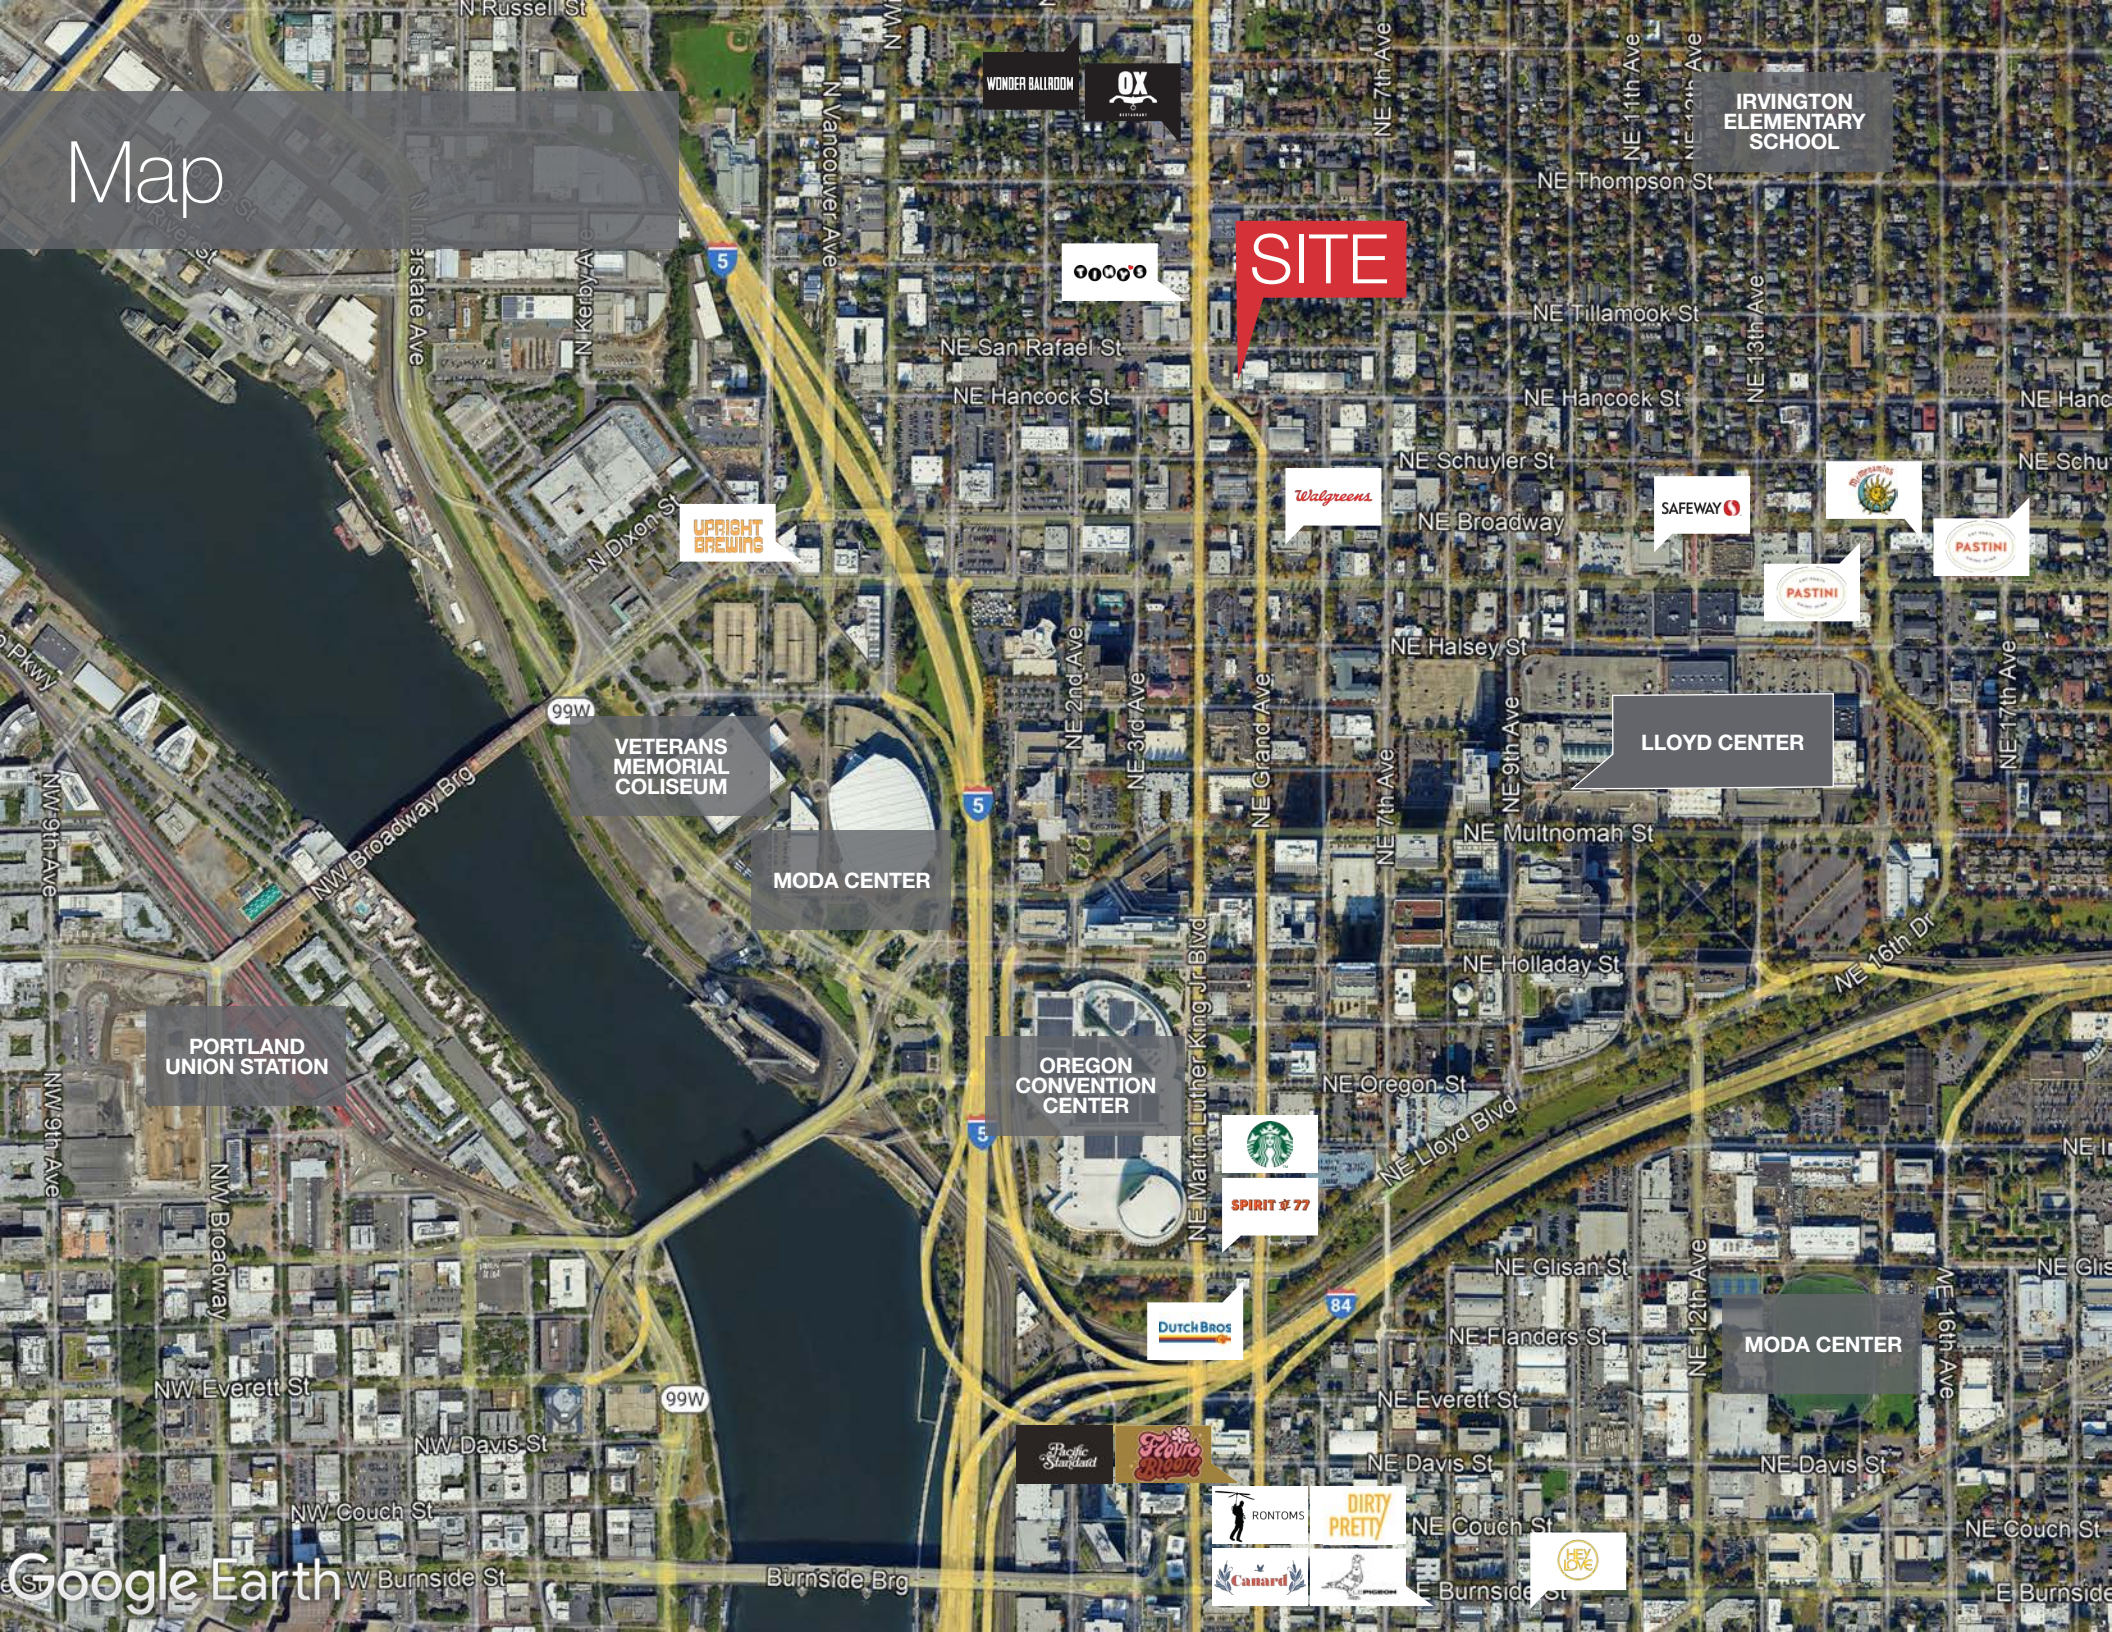

Map

SITE

**IRVINGTON
ELEMENTARY
SCHOOL**

**UPRIGHT
BREWING**

SAFeway

PASTINI

PASTINI

**VETERANS
MEMORIAL
COLISEUM**

MODA CENTER

LLOYD CENTER

**OREGON
CONVENTION
CENTER**

**PORTLAND
UNION STATION**

STARBUCKS

SPIRIT 77

Dutch Bros

MODA CENTER

**Pacific
Standard**

**Flavor
Squad**

RONTOMS

**DIRTY
PRETTY**

Canard

BEV