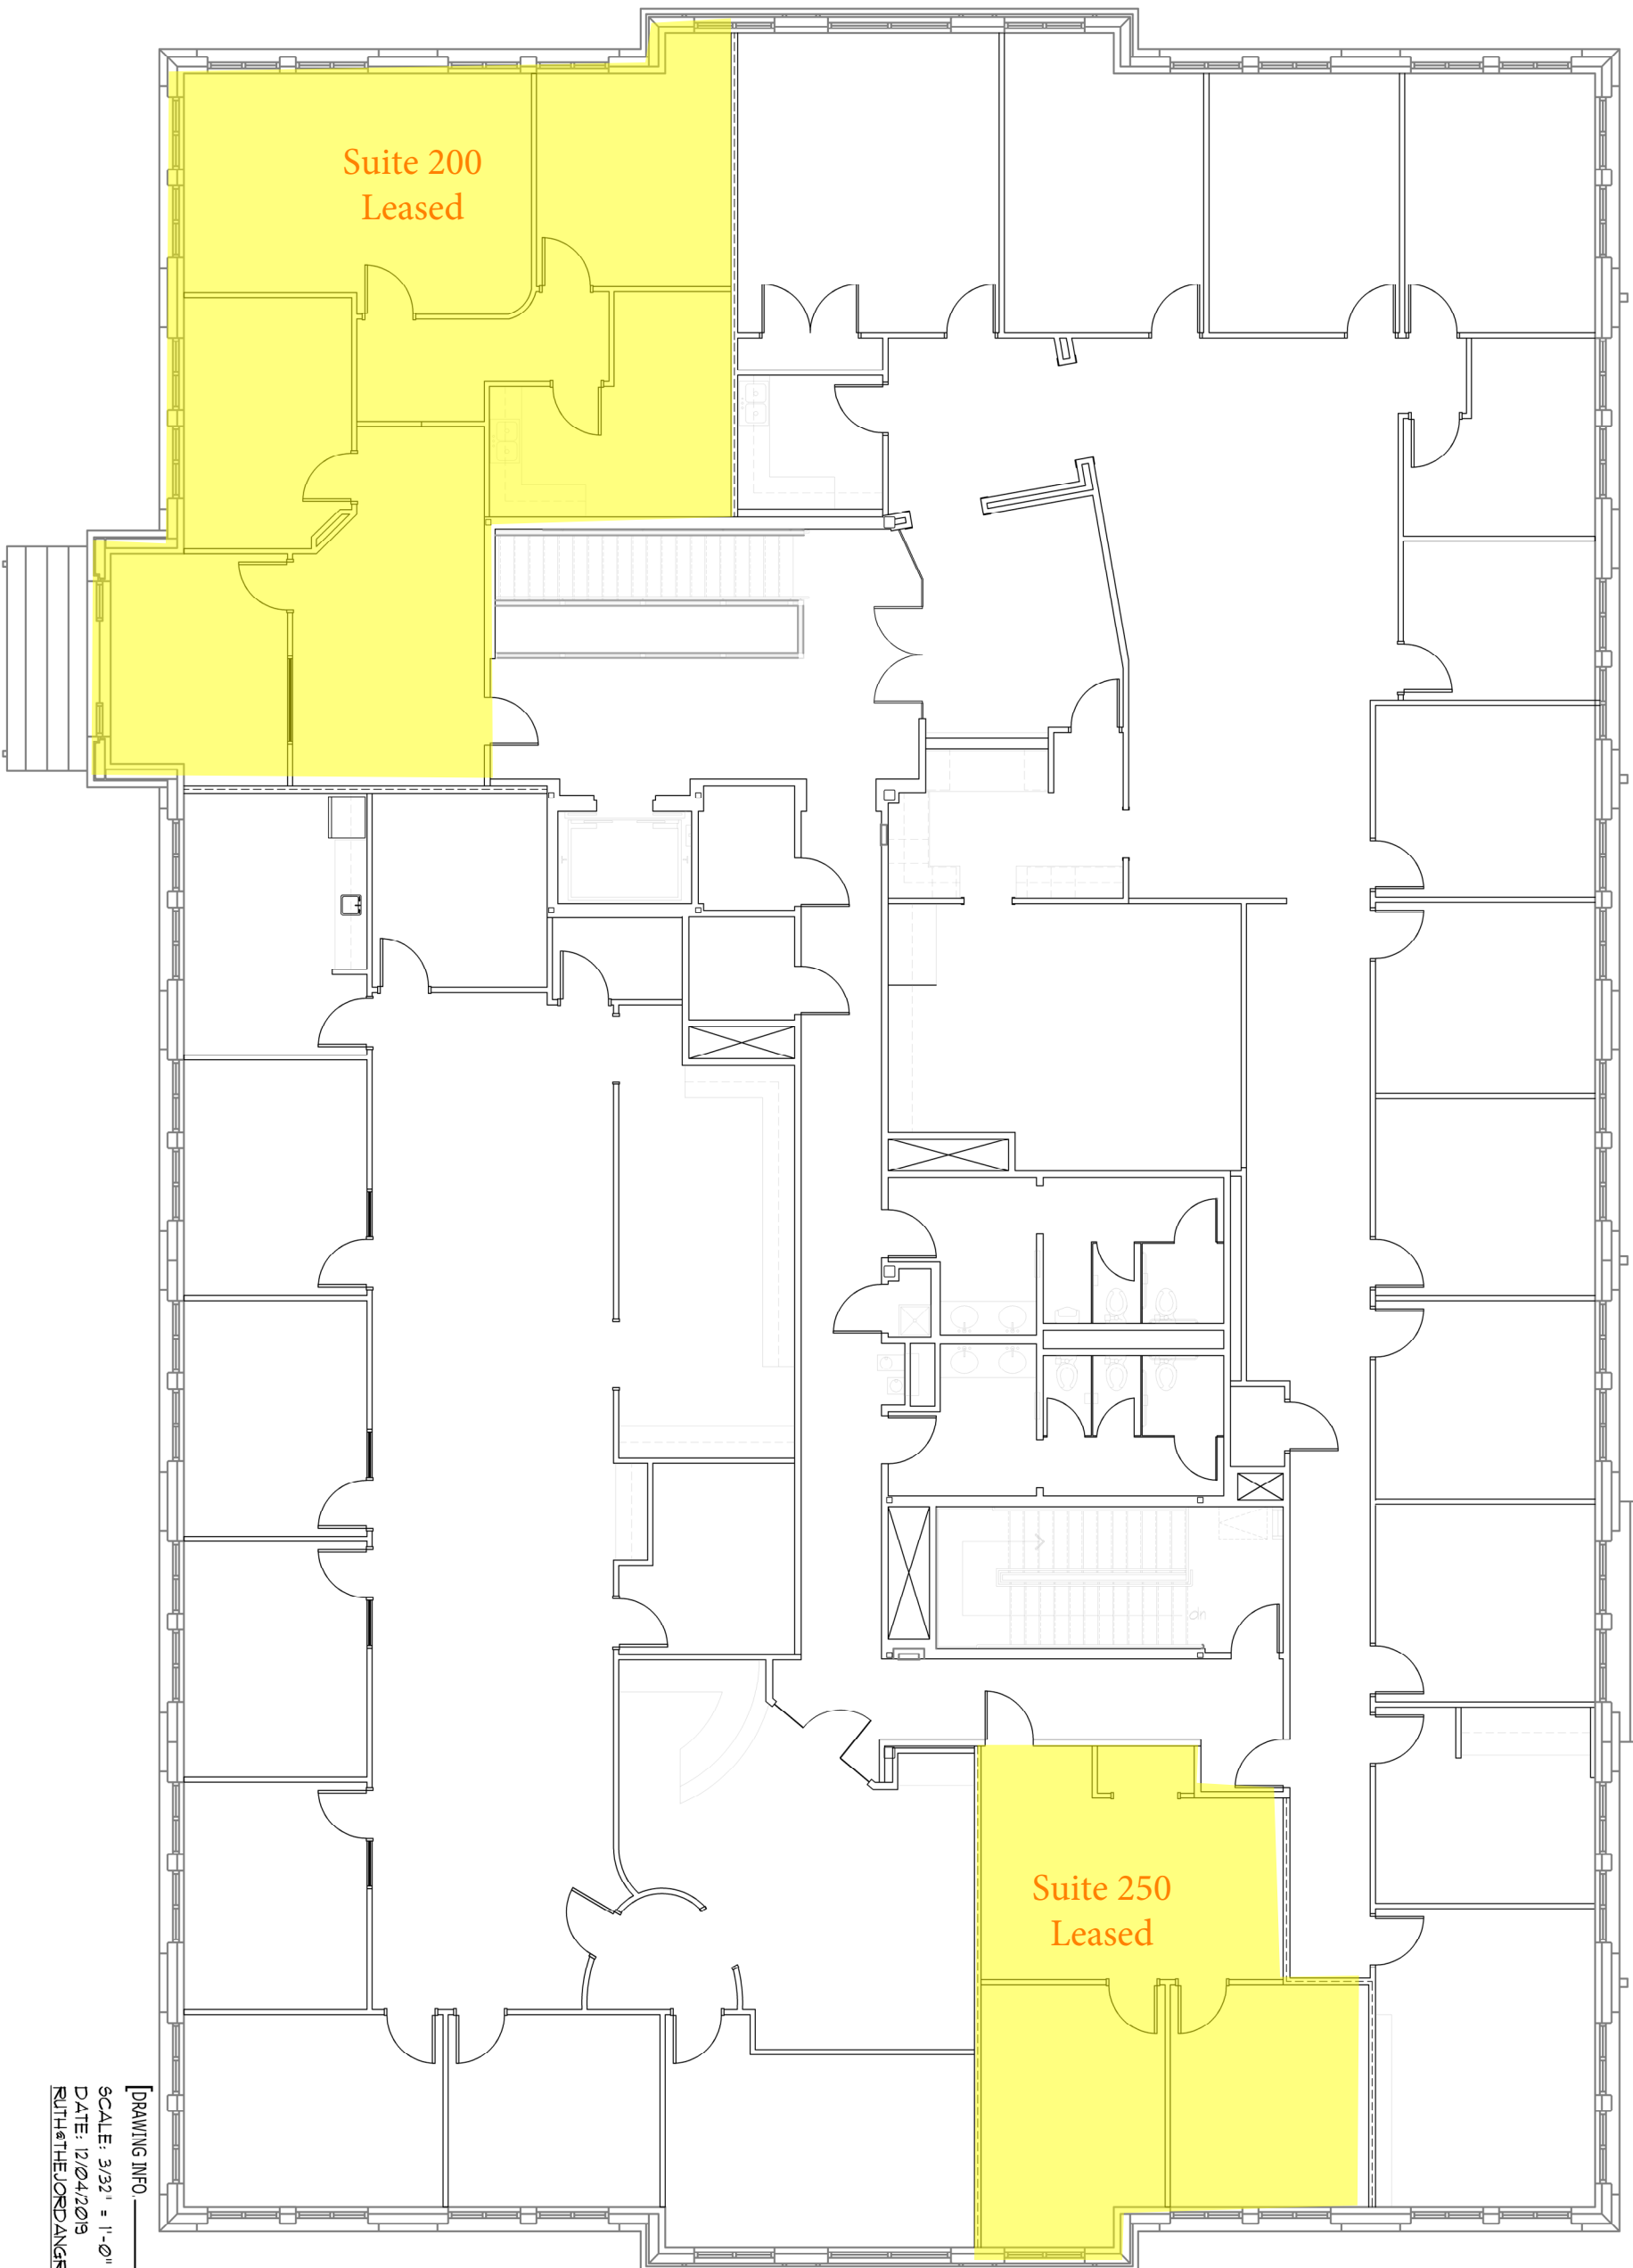

18618 TUSCANY STONE  
LEVEL 2  
SAN ANTONIO, TEXAS

DRAWING INFO  
SCALE: 3/32" = 1'-0"  
DATE: 12/04/2018  
RUTH@THEJORDANGROUP-9A.COM