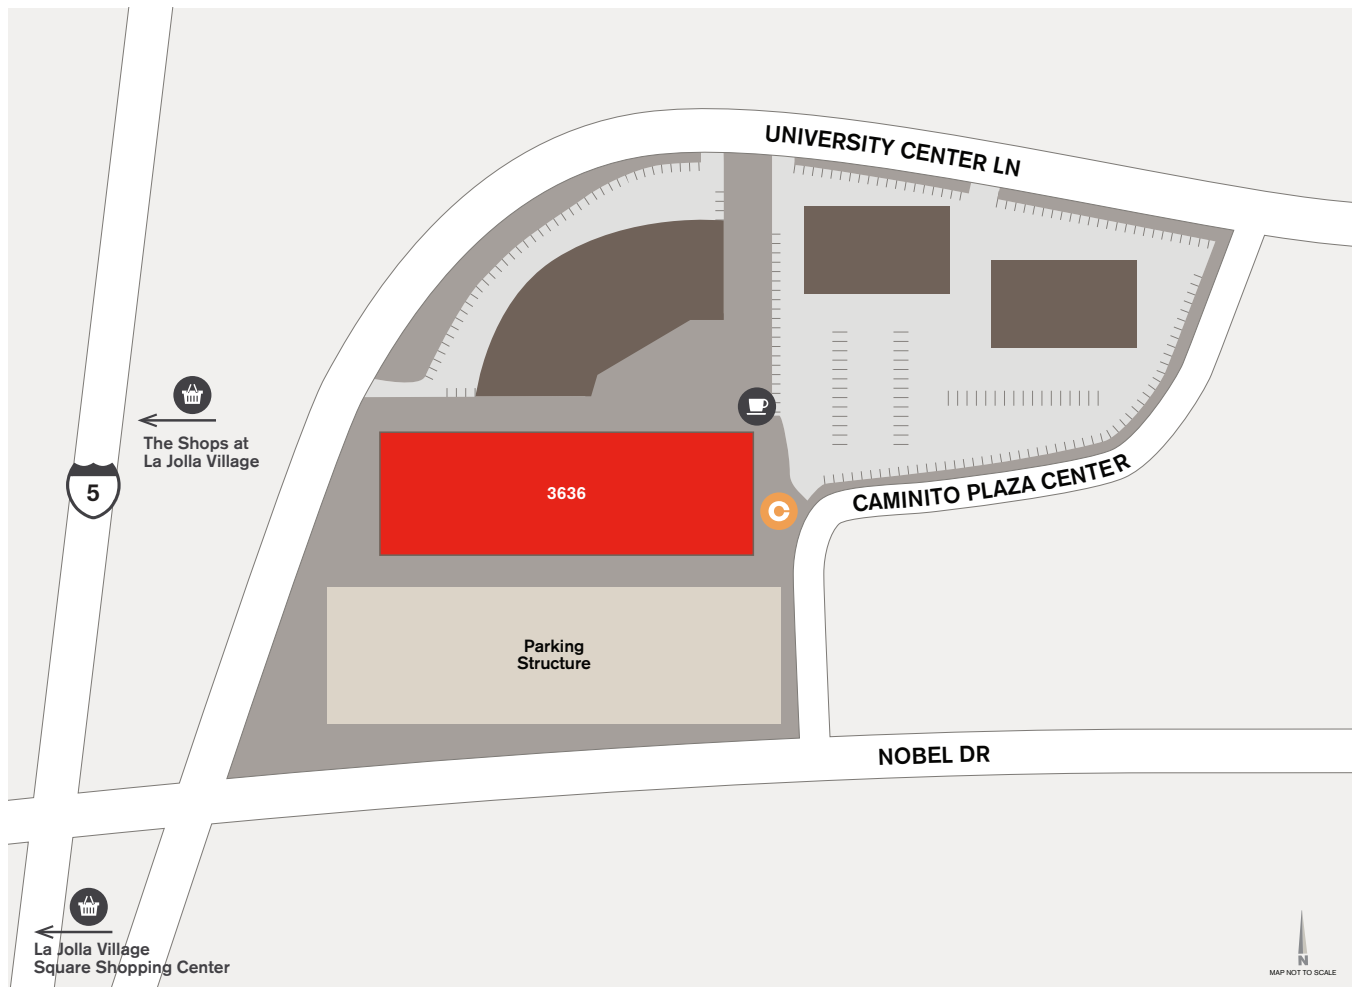

AMENITIES

3636 NOBEL DR, SAN DIEGO, CA 92122

Gardenblend
Caffé O

The
Commons

Retail