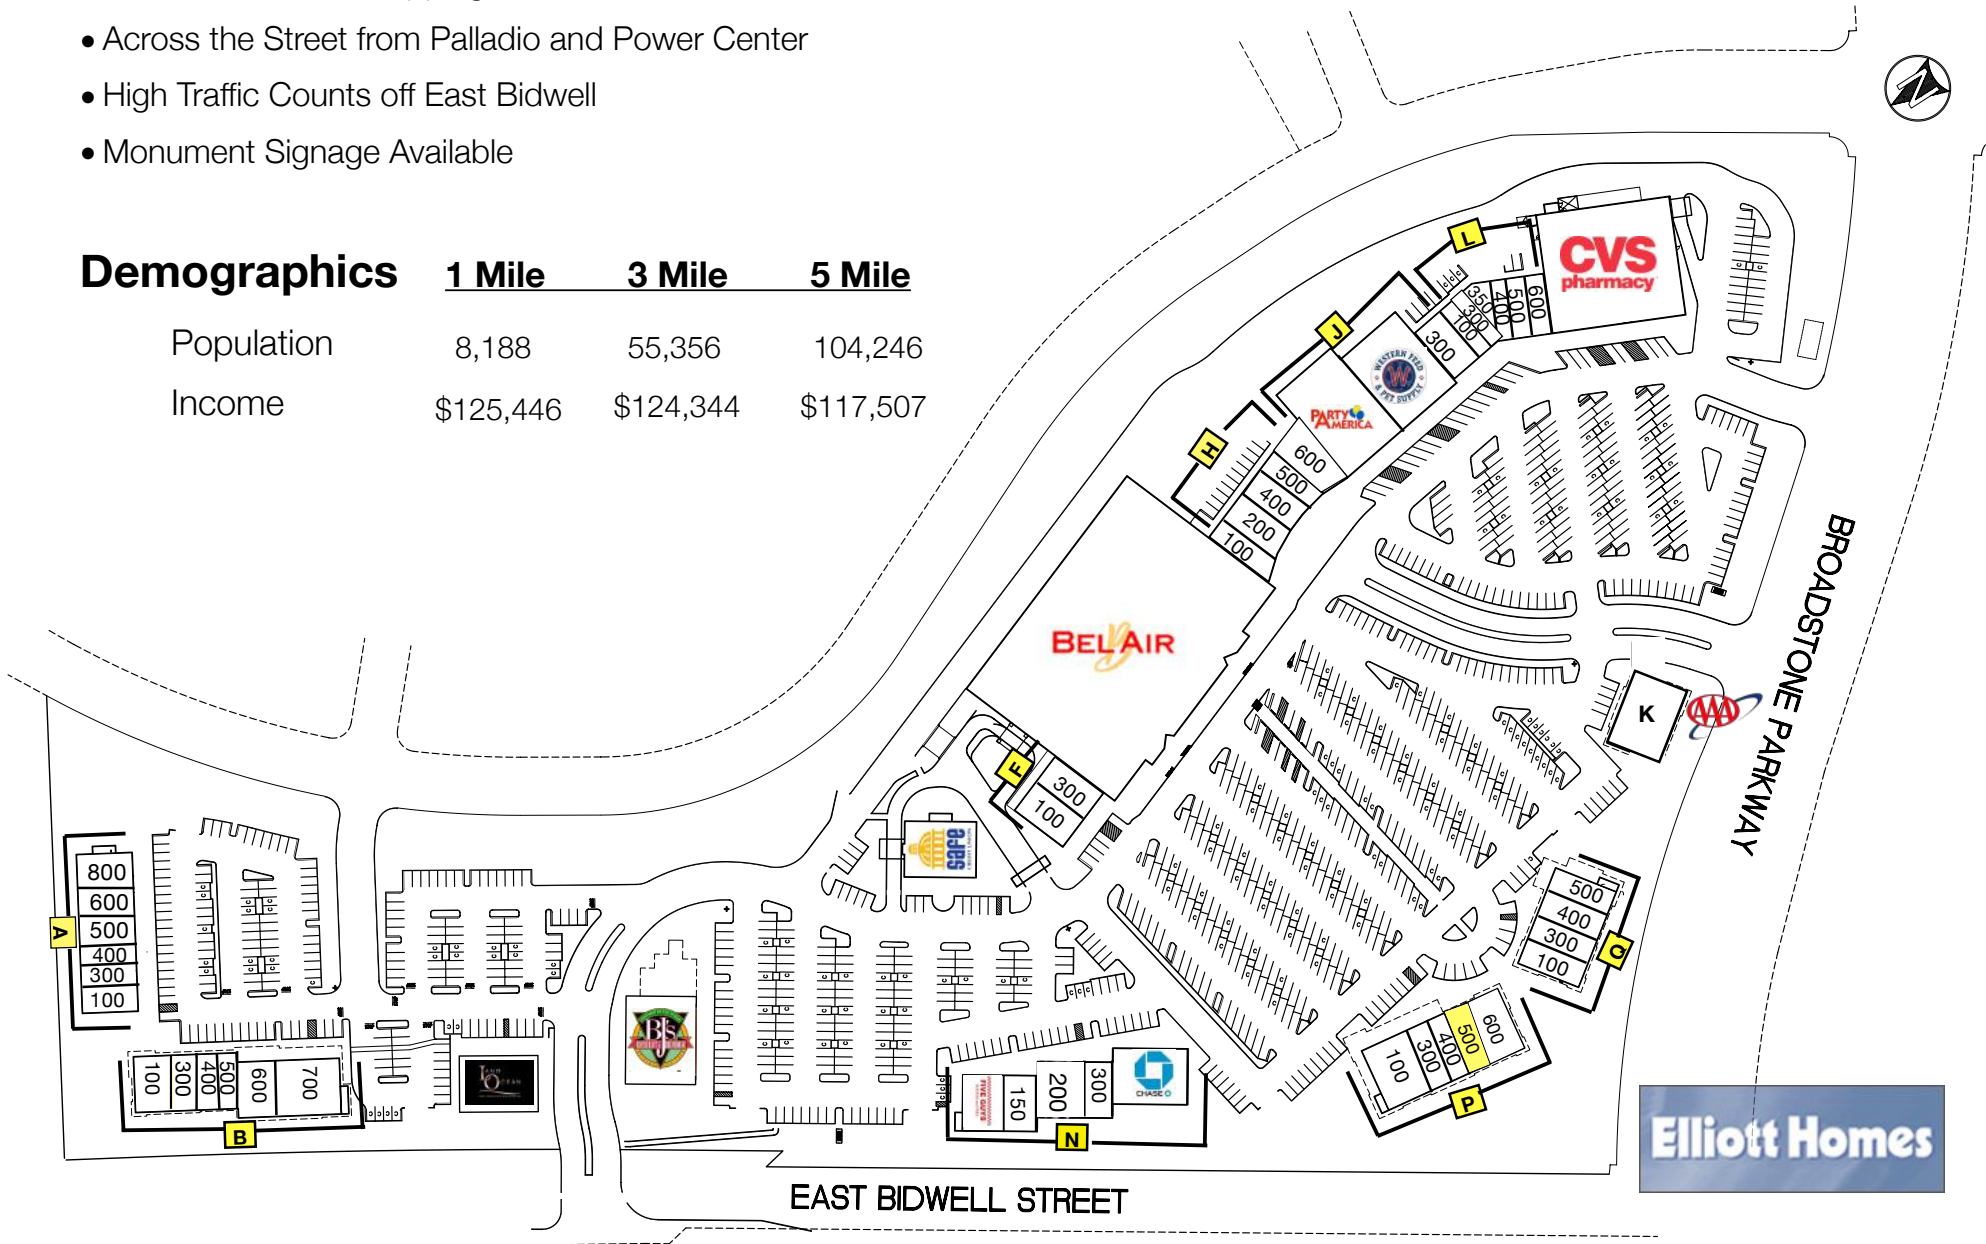

Property Information

Call, Text or Email

10018 Fair Oaks Blvd | Fair Oaks, CA 95628

O - 916.678.0880

F - 916.880.5566

www.GQNorth.com

info@gqnorth.com

- **Asking $3.25 PSF + NNN**
- Bel-Air anchored Shopping Center
- Across the Street from Palladio and Power Center
- High Traffic Counts off East Bidwell
- Monument Signage Available

Demographics	1 Mile	3 Mile	5 Mile
Population	8,188	55,356	104,246
Income	$125,446	$124,344	$117,507