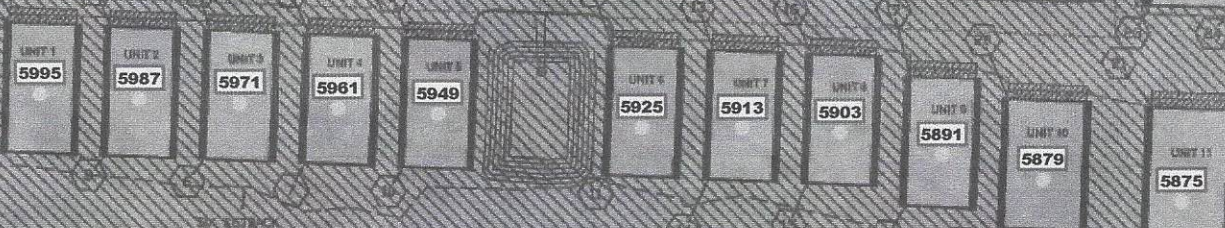

S WEST SILVER LAKE RD

S WEST SILVER LAKE RD

S WEST SILVER LAKE RD

STORAGE LOOP DR

STORAGE LOOP DR

N454785.00
E19348763.77

N494753.64
E19341634.03

0 0.00 0.01 0.02 0.04 Miles

5624

5602

5580

5556