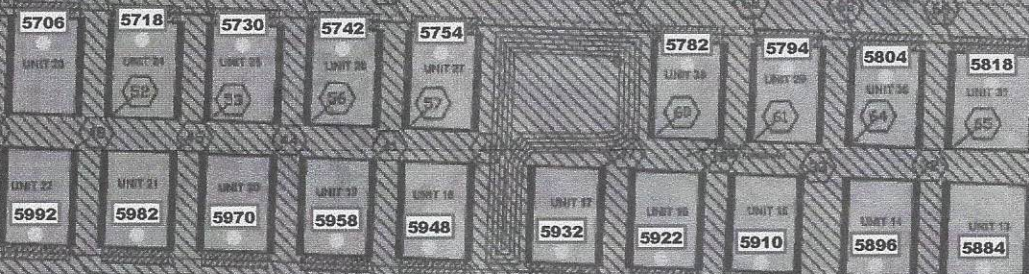

S WEST SILVER LAKE RD

CURTIS RD

5541

1315

5509

N499315.40
E19240785.91

N498295.62
E19241442.73

S WEST SILVER LAKE RD

S WEST SILVER LAKE RD

S WEST SILVER LAKE RD

S WEST SILVER LAKE RD

STORAGE LOOP DR

STORAGE LOOP DR

N454785.00
E19348763.77

N494753.64
E19341634.03

0 0.00 0.01 0.02 0.04 Miles