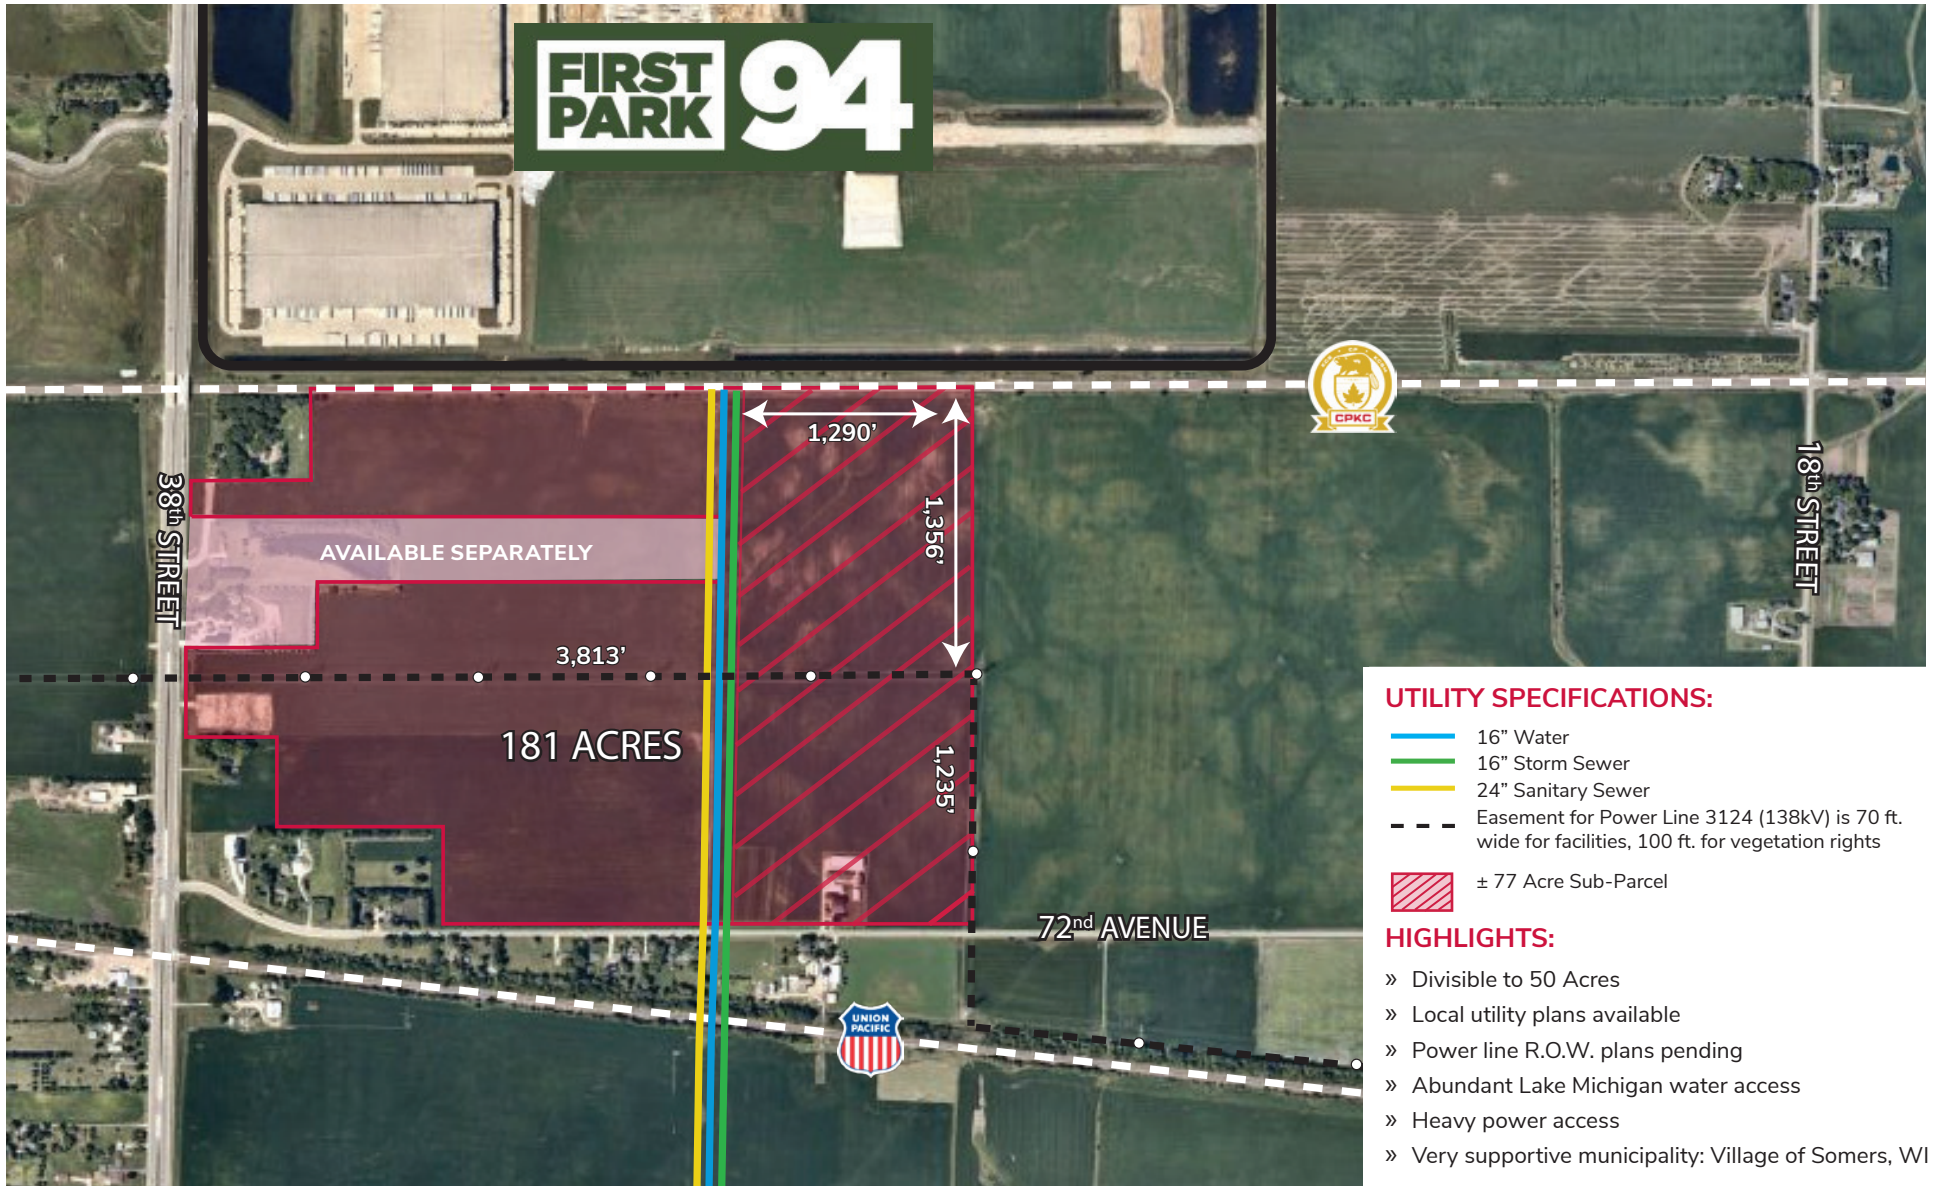

±181 ACRES AVAILABLE FOR SALE
SOMERS RAIL & COMMERCE PARK I
KENOSHA, WI 53144

±181 ACRES AVAILABLE FOR SALE
SOMERS RAIL & COMMERCE PARK I
KENOSHA, WI 53144

* Lee & Associates is the Exclusive Marketing Agent for this property