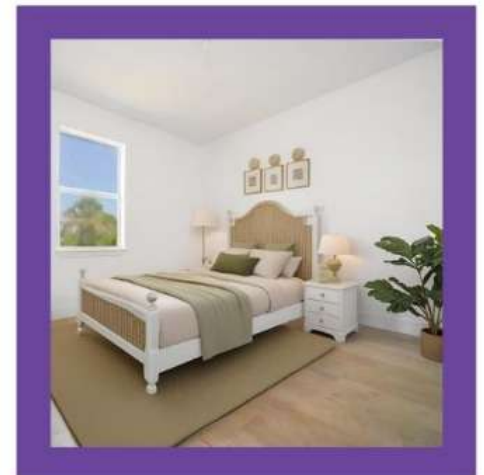

Investment Opportunity:

Brainbridge Property Package in Port Charlotte

Modern Design Meets Functional Living

Discover this newly built gem, where contemporary style and practical living come together seamlessly.

Property Highlights:

4 Bedrooms

2 Full Bathrooms

New Construction

Located just minutes from Gasparilla Road, this property offers the perfect blend of serenity and convenience.

Note: Images are virtually staged for illustrative purposes. Electricity Power On! 💡