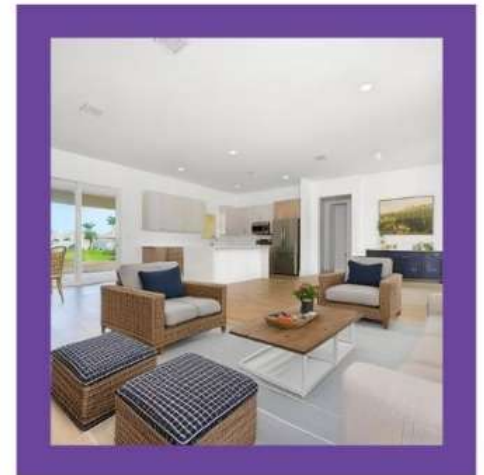

Investment Opportunity:

Brainbridge Property Package in Port Charlotte

Modern Design Meets Functional Living

Discover this newly built gem, where contemporary style and practical living come together seamlessly.

Property Highlights:

4 Bedrooms

2 Full Bathrooms

New Construction

Located just minutes from Gasparilla Road, this property offers the perfect blend of serenity and convenience.

Note: Images are virtually staged for illustrative purposes. Electricity Power On! 💡