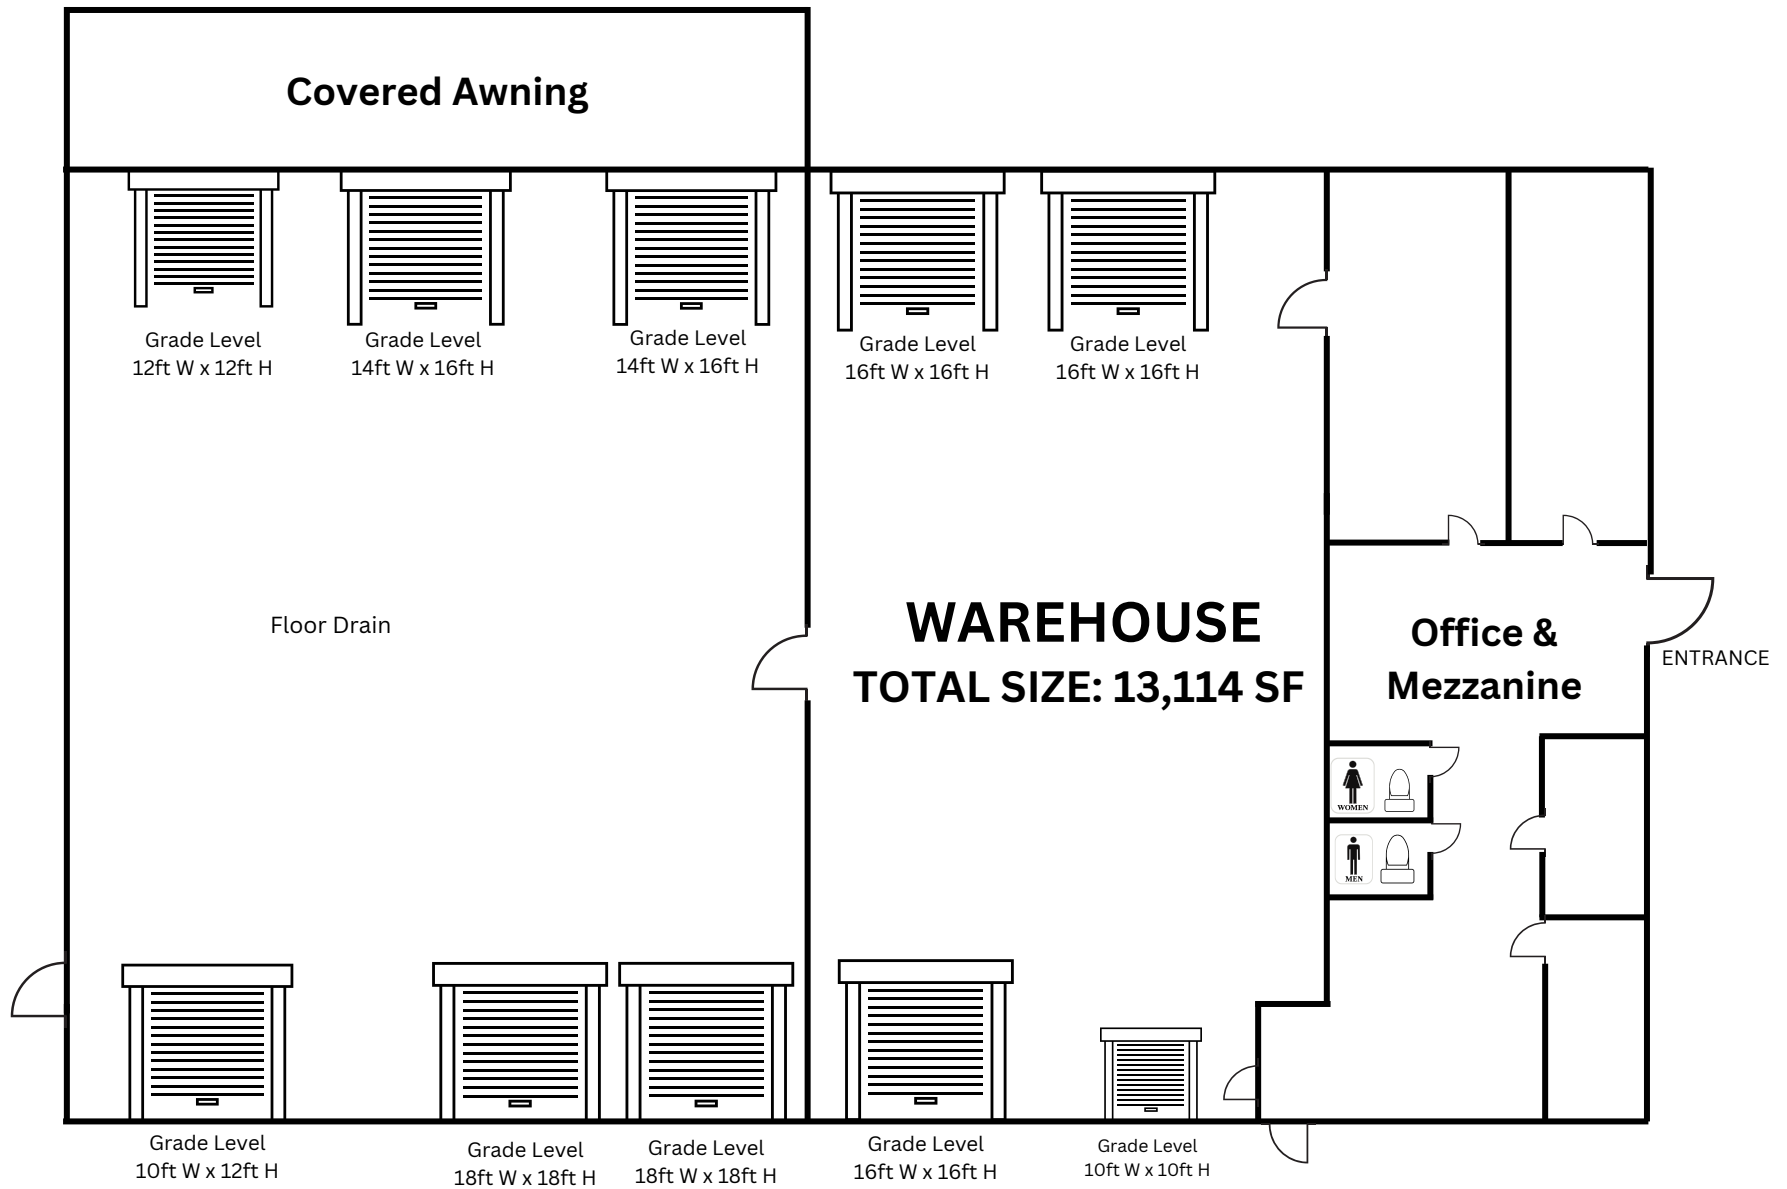

**FOR LEASE**  
**8930 Maislin Dr, Tampa, FL 33637**

**External Dock High Platform**

\*not to scale