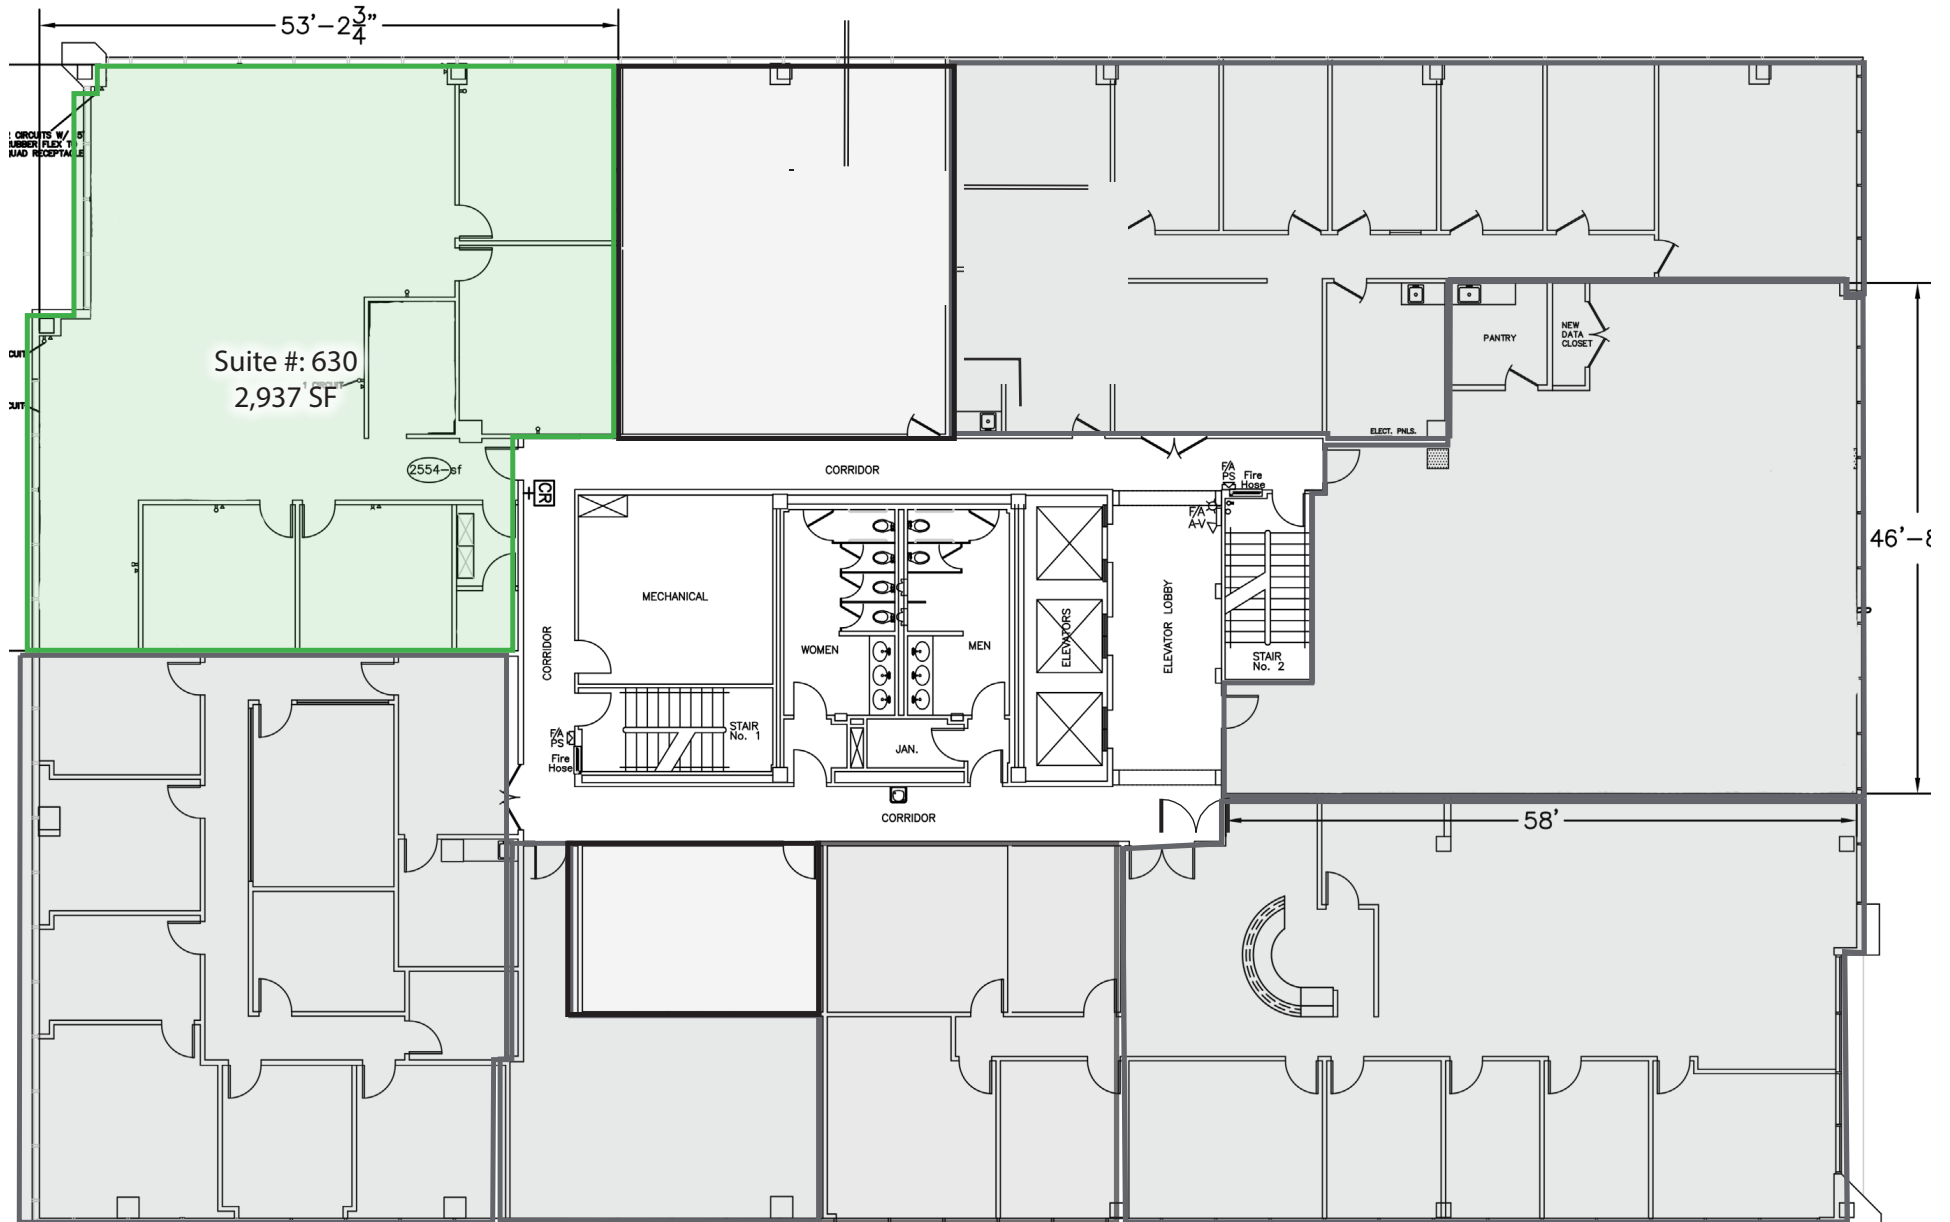

6th Floor

KEY

Available	
Becoming Available	
Leased