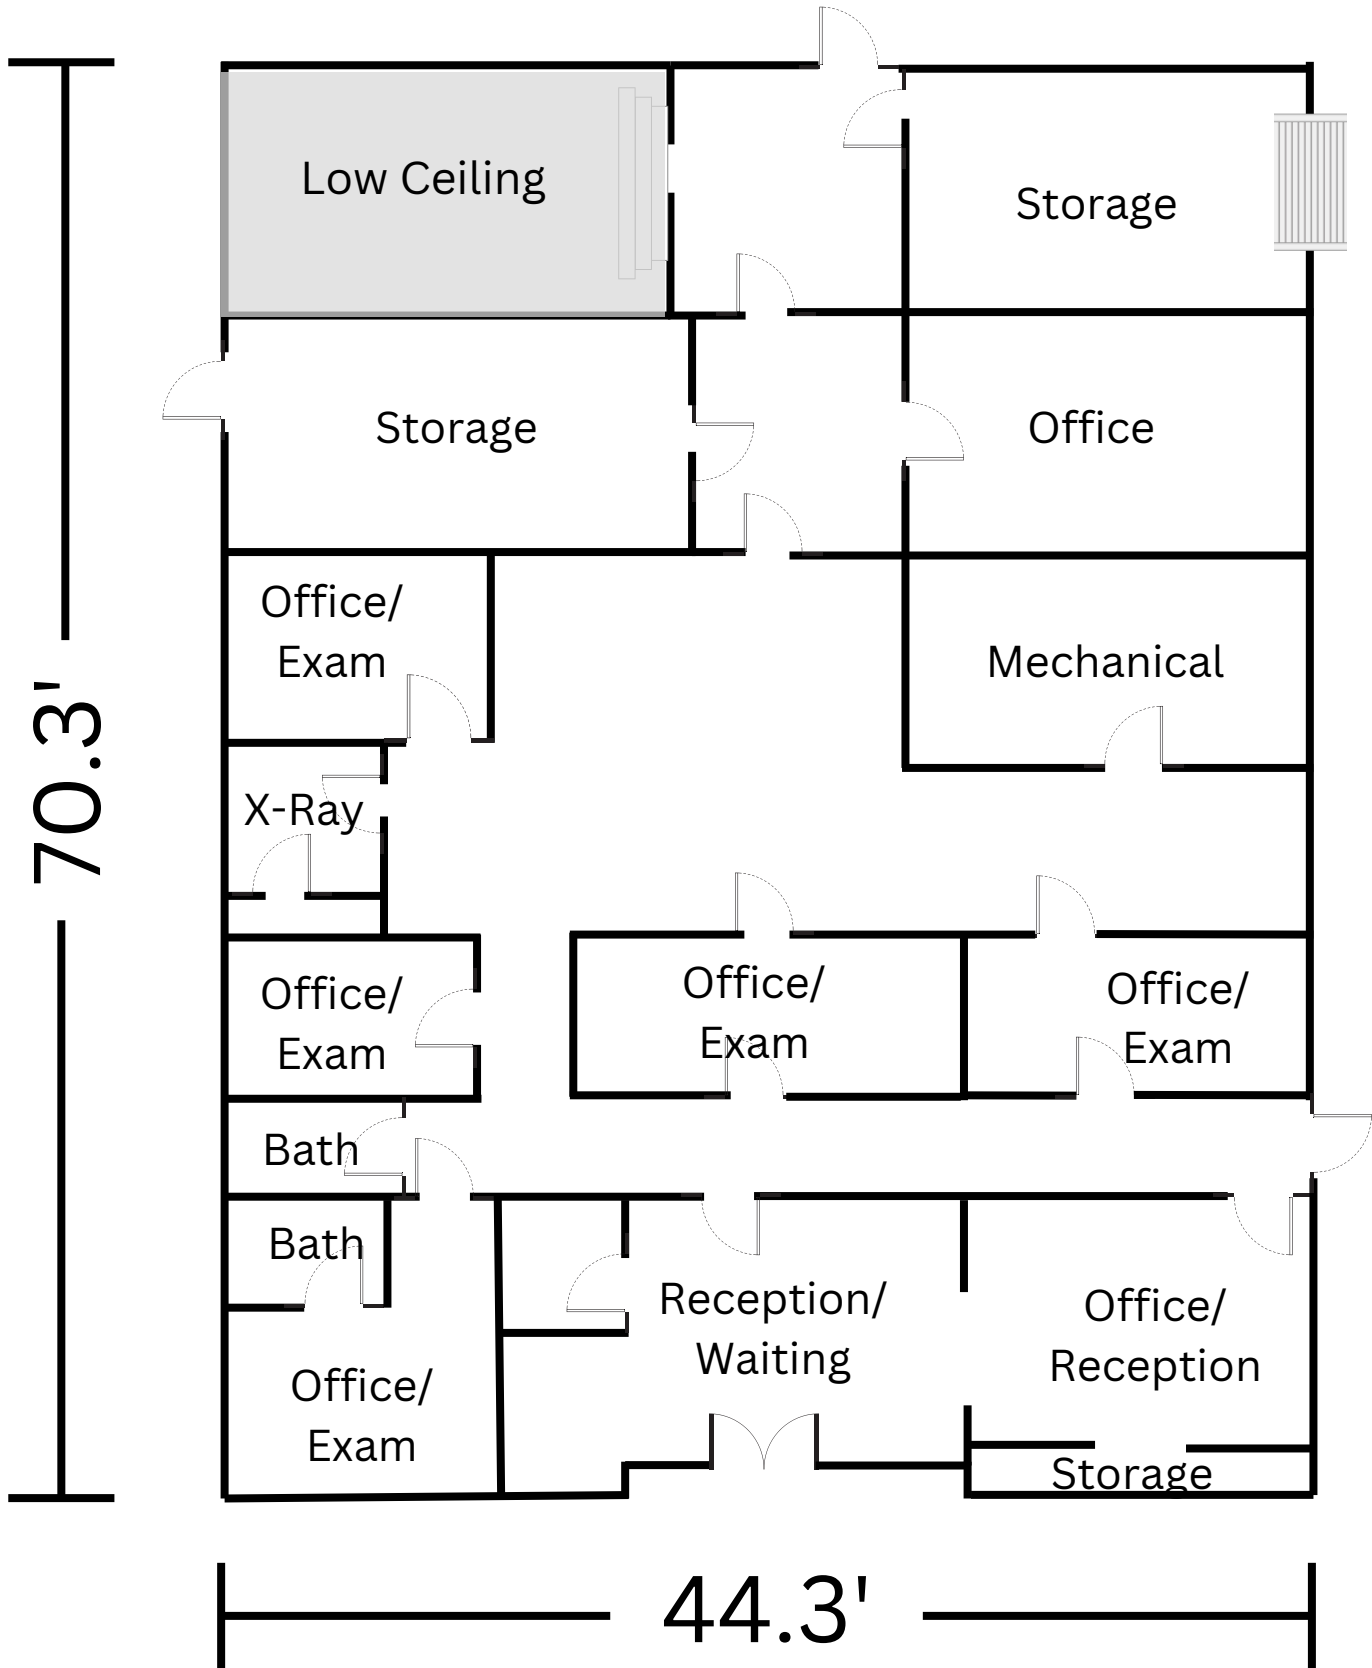

Main Building 3,068 SF

- Layout is meant to be representative only and may not be to scale.

Metal Building
1,696 SF