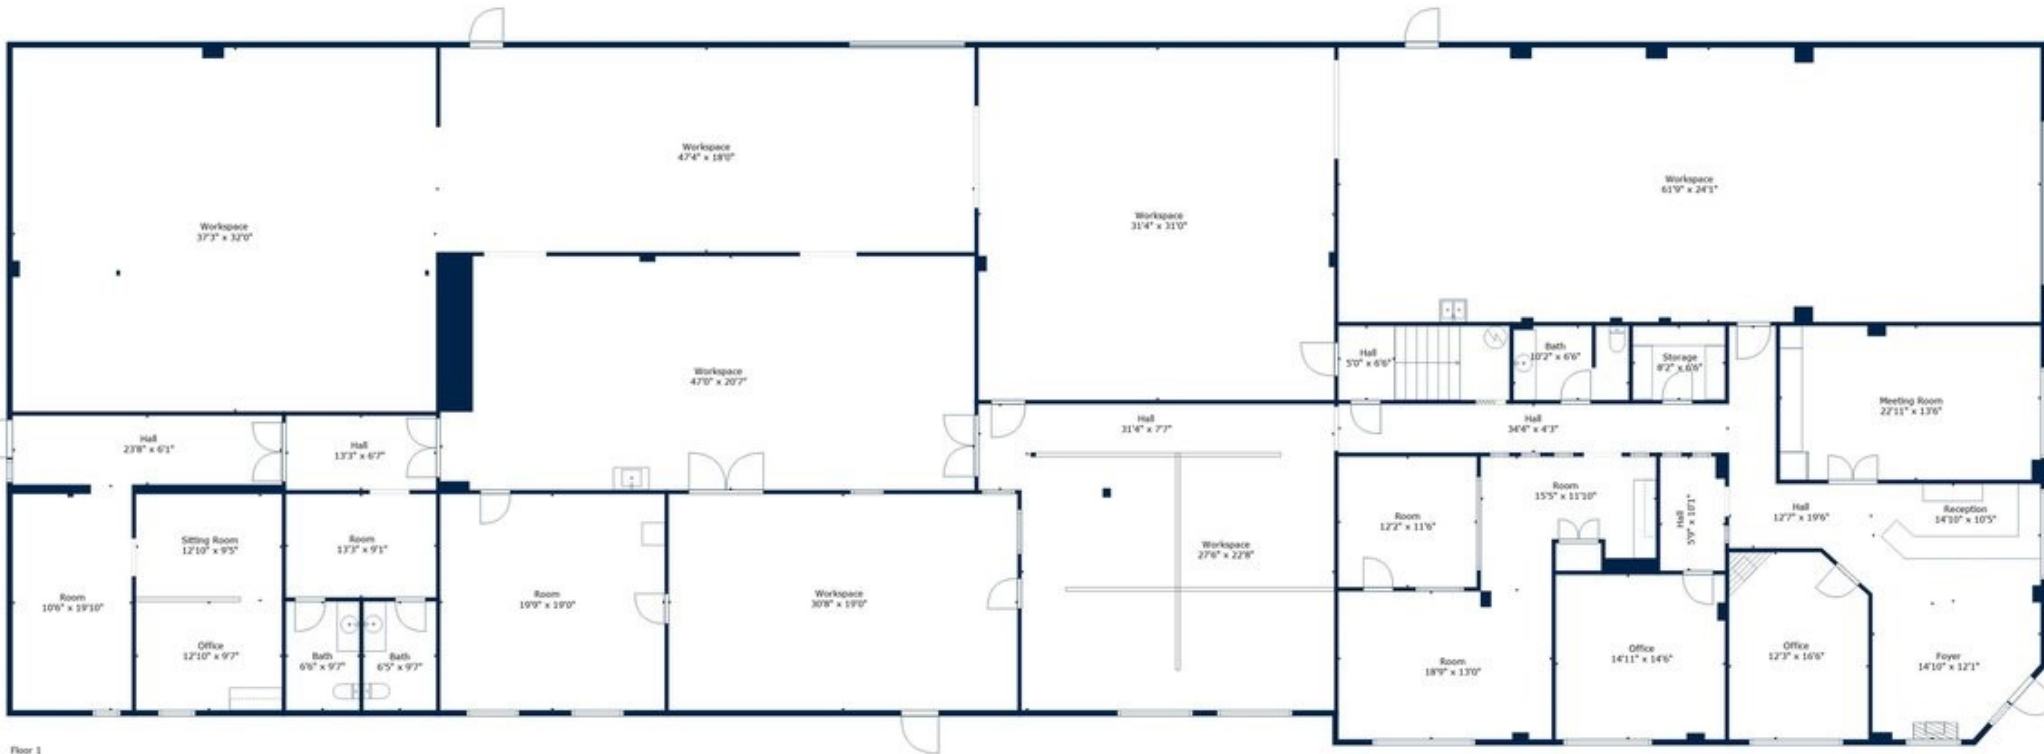

Floor 2

Floor 1

110 N Cascade St. Kennewick, WA  
 Main Floor 11,150 SQFT Floor 2: 2,354 SQFT

SIZES AND DIMENSIONS ARE APPROXIMATE, ACTUAL MAY VARY.