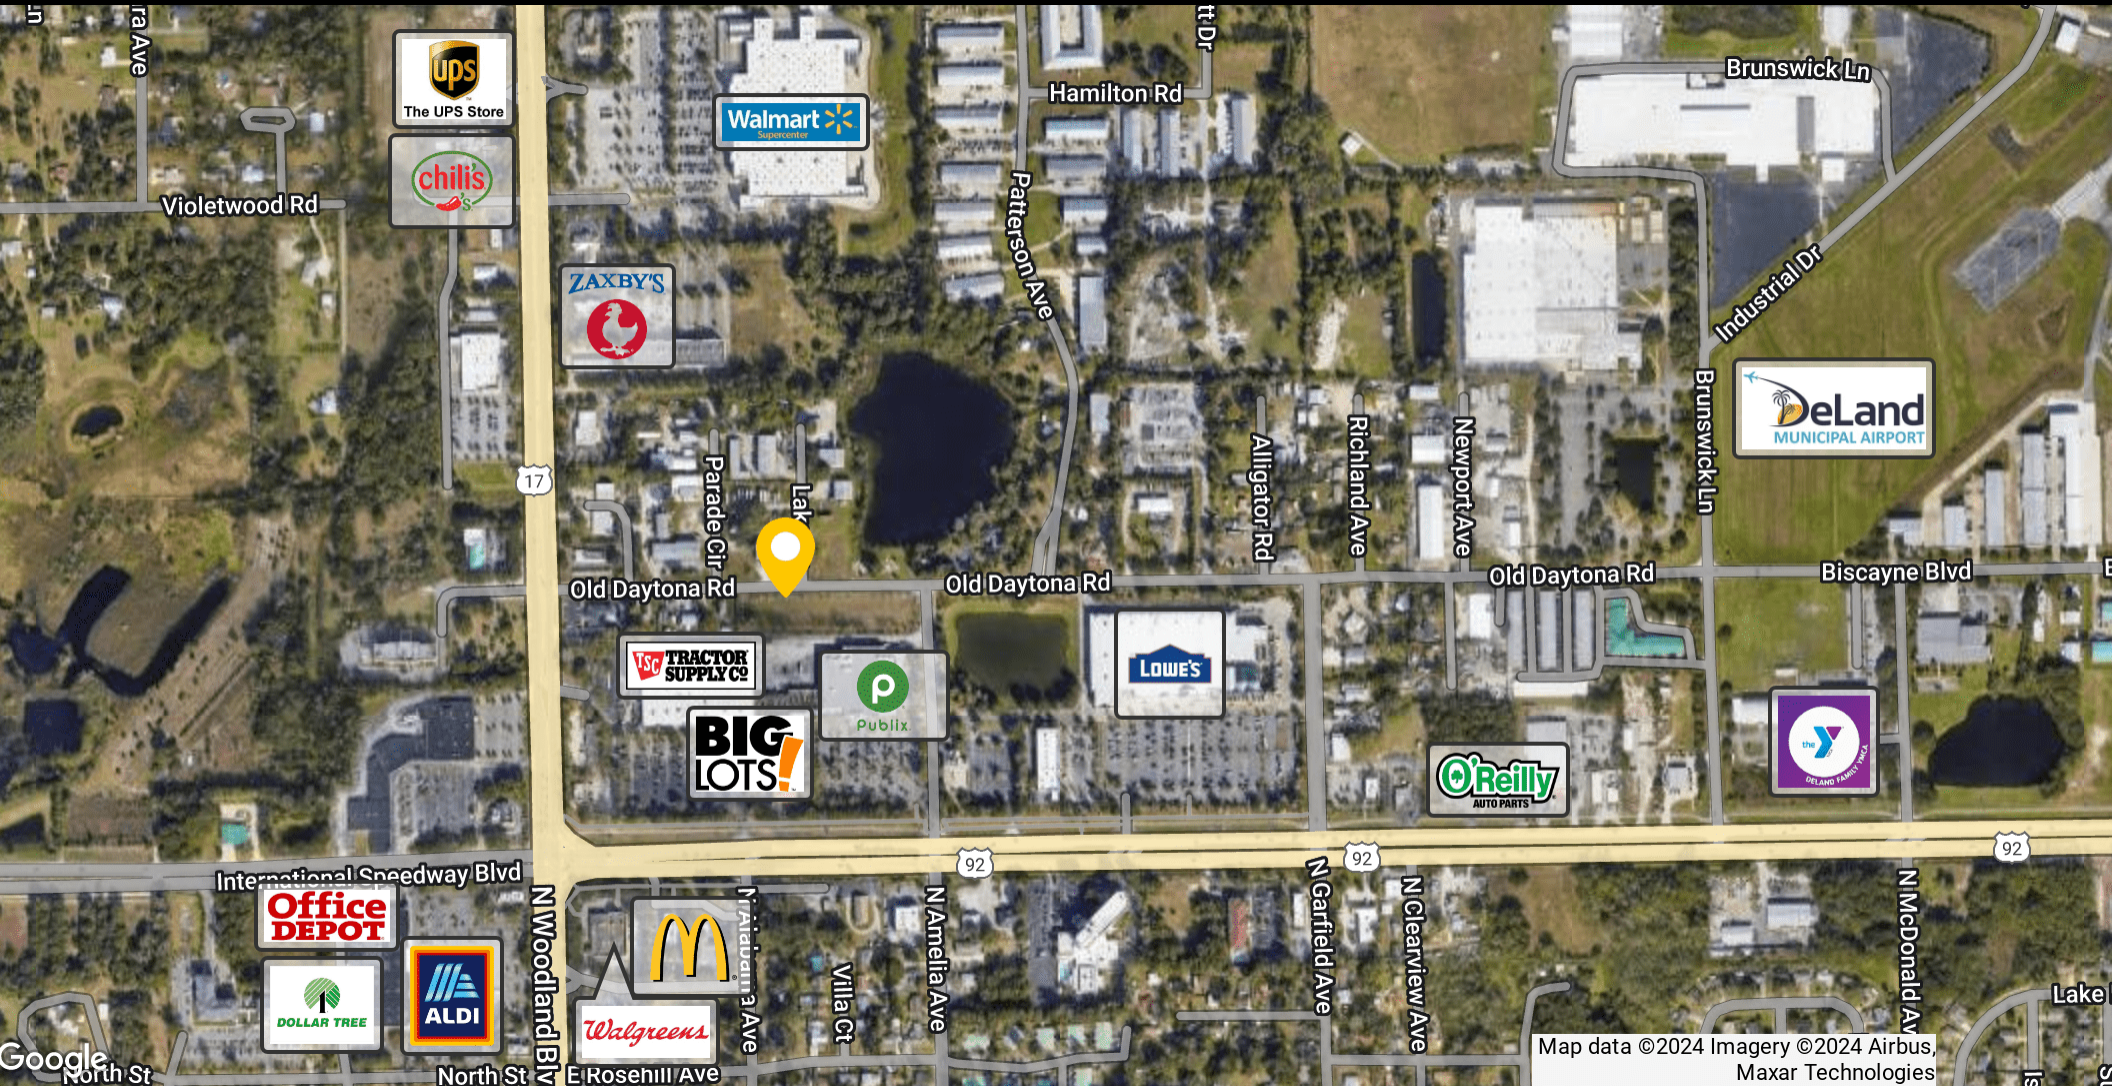

DELAND INDUSTRIAL CENTER

207 Old Daytona Rd | Deland, FL 32724

Flex Industrial For Lease

3,136 - 3,901 SF

Lincoln

Lincoln Property Company
333 South Garland Ave
Orlando, FL 32801
407.872.3500 | www.lpc.com

Location Map

207 Old Daytona Rd | Deland, FL 32724

Alex Eastwood
850.356.8231
aeastwood@lpc.com

Lincoln