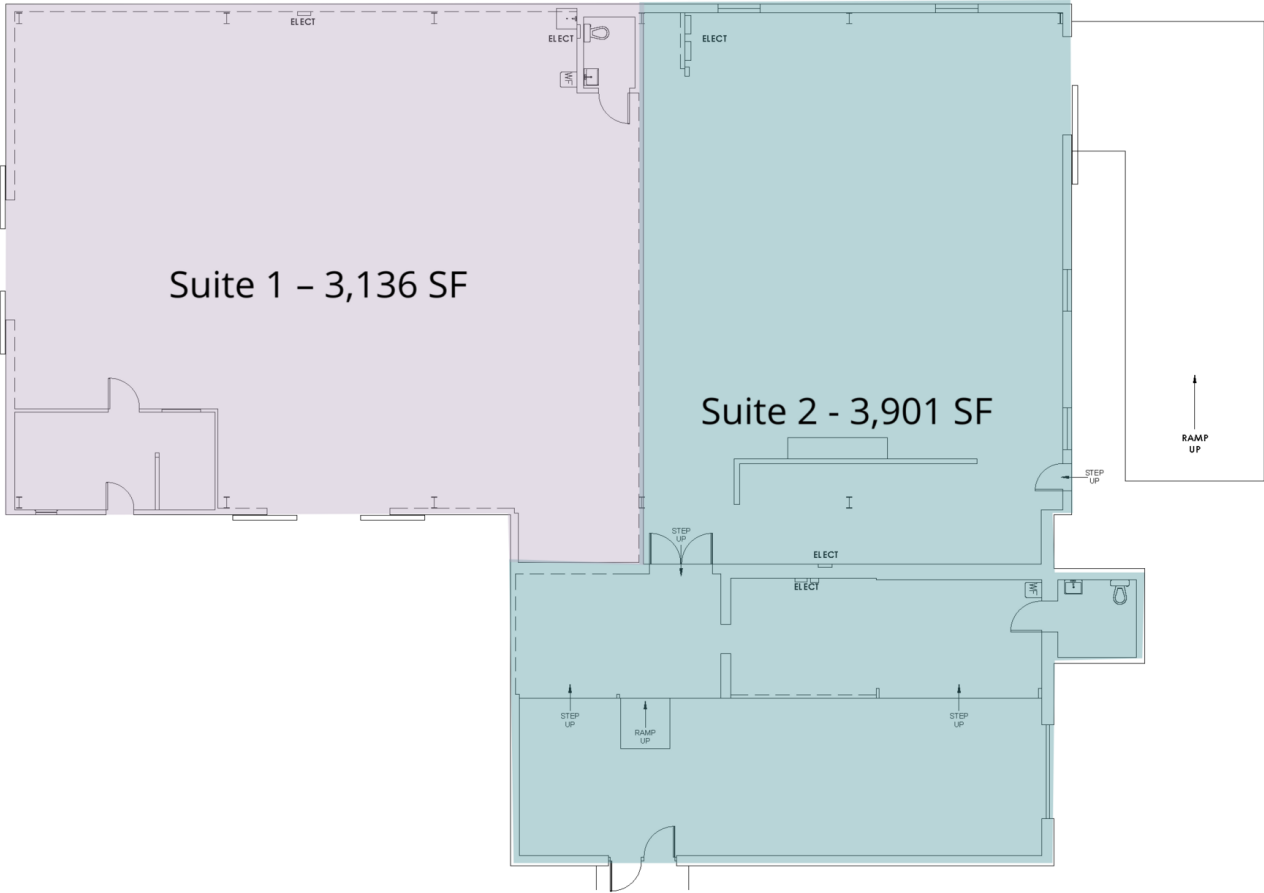

DELAND INDUSTRIAL CENTER

207 Old Daytona Rd | Deland, FL 32724

207 Old Daytona Rd Floorplan

Alex Eastwood
850.356.8231
aeastwood@lpc.com

Lincoln