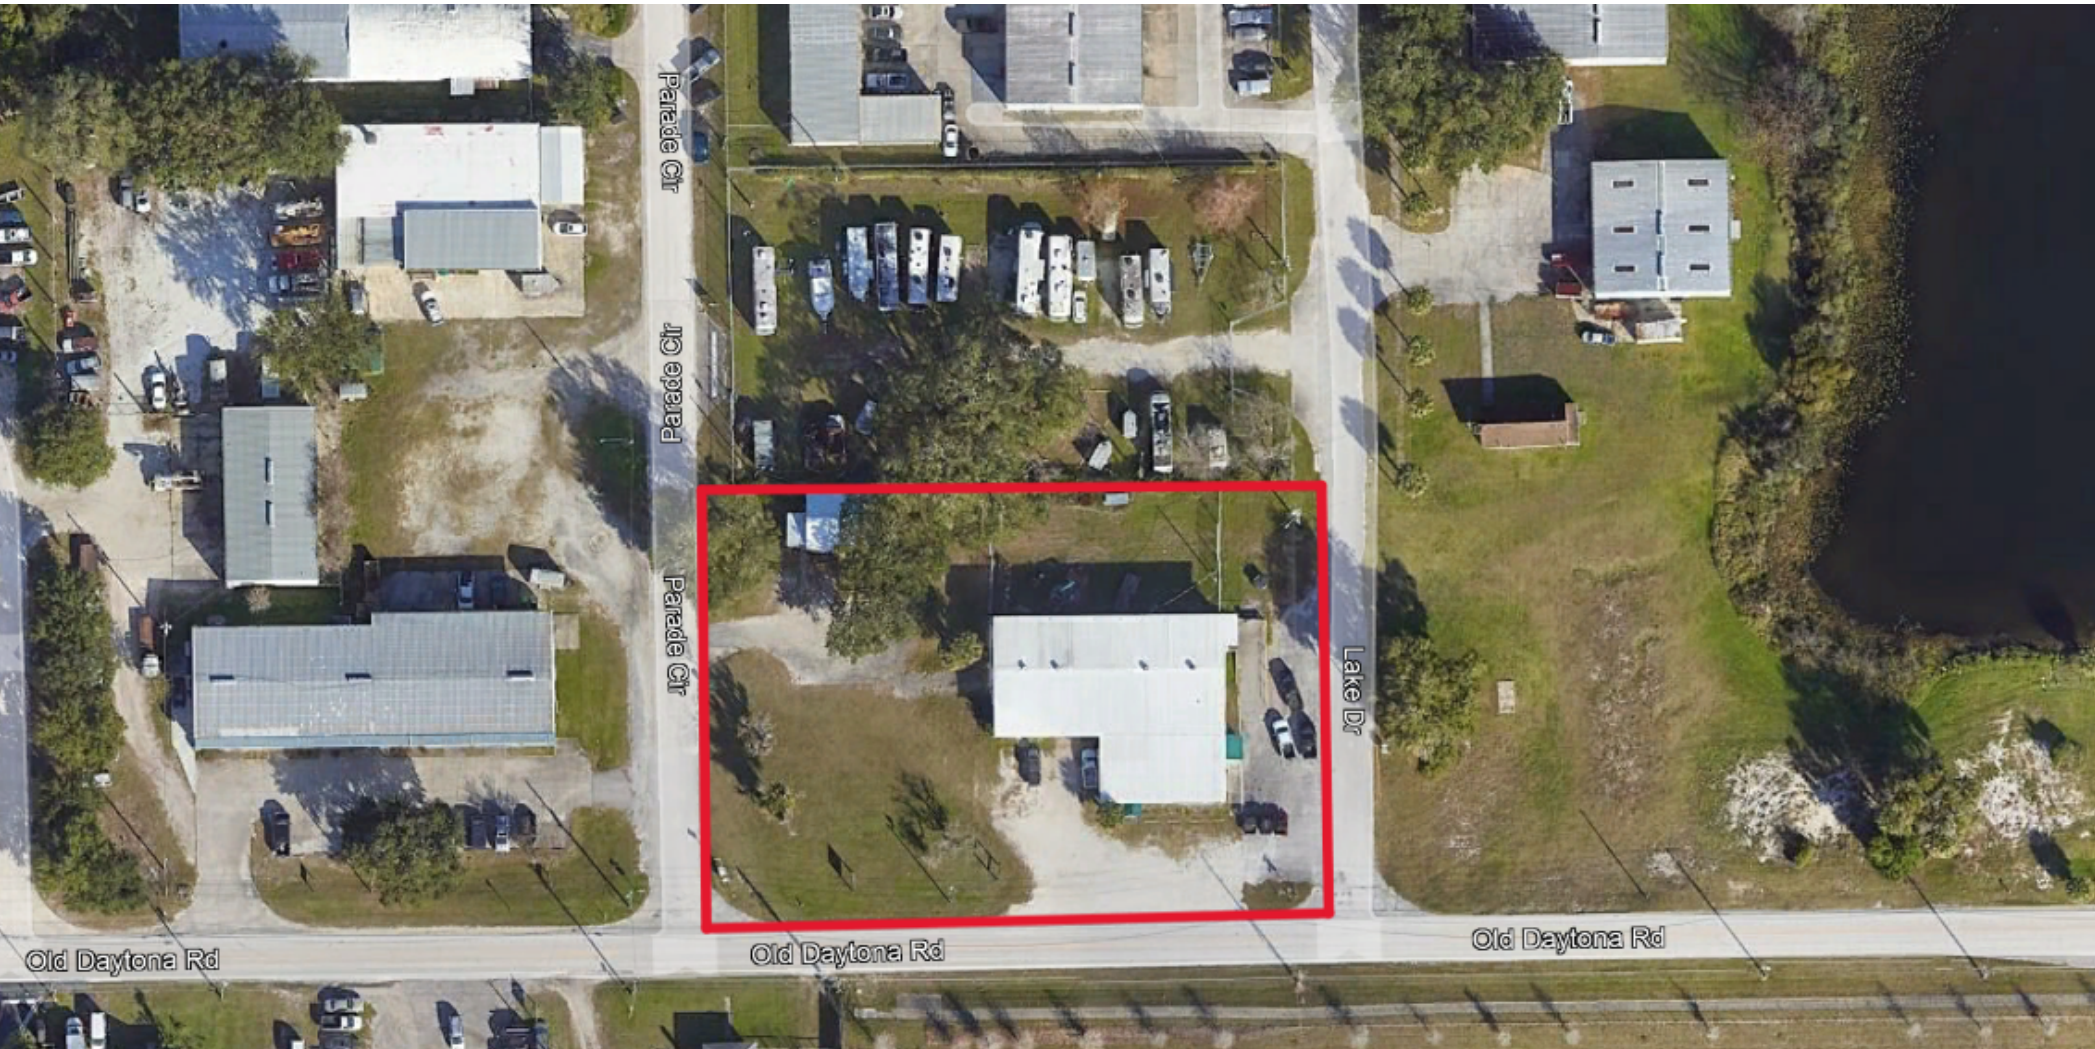

DELAND INDUSTRIAL CENTER

207 Old Daytona Rd | Deland, FL 32724

Flex Industrial For Lease

3,136 - 3,901 SF

Lincoln

Lincoln Property Company
333 South Garland Ave
Orlando, FL 32801
407.872.3500 | www.lpc.com

DELAND INDUSTRIAL CENTER

207 Old Daytona Rd | Deland, FL 32724

Flex Industrial & IOS

Suite	Size	Lease Rate	Description
■ 207 Old Daytona Rd	3,136 - 3,901 SF	Negotiable	3,136 – 3,901 SF with 1,650 SF of office/showroom with multiple grade level doors and dock high/drive in ramp.

Alex Eastwood
850.356.8231
aeastwood@lpc.com

Lincoln

DELAND INDUSTRIAL CENTER

207 Old Daytona Rd | Deland, FL 32724

207 Old Daytona Rd Floorplan

Alex Eastwood
850.356.8231
aeastwood@lpc.com

Lincoln

DELAND INDUSTRIAL CENTER

Location Map

207 Old Daytona Rd | Deland, FL 32724

Alex Eastwood
850.356.8231
aeastwood@lpc.com

Lincoln