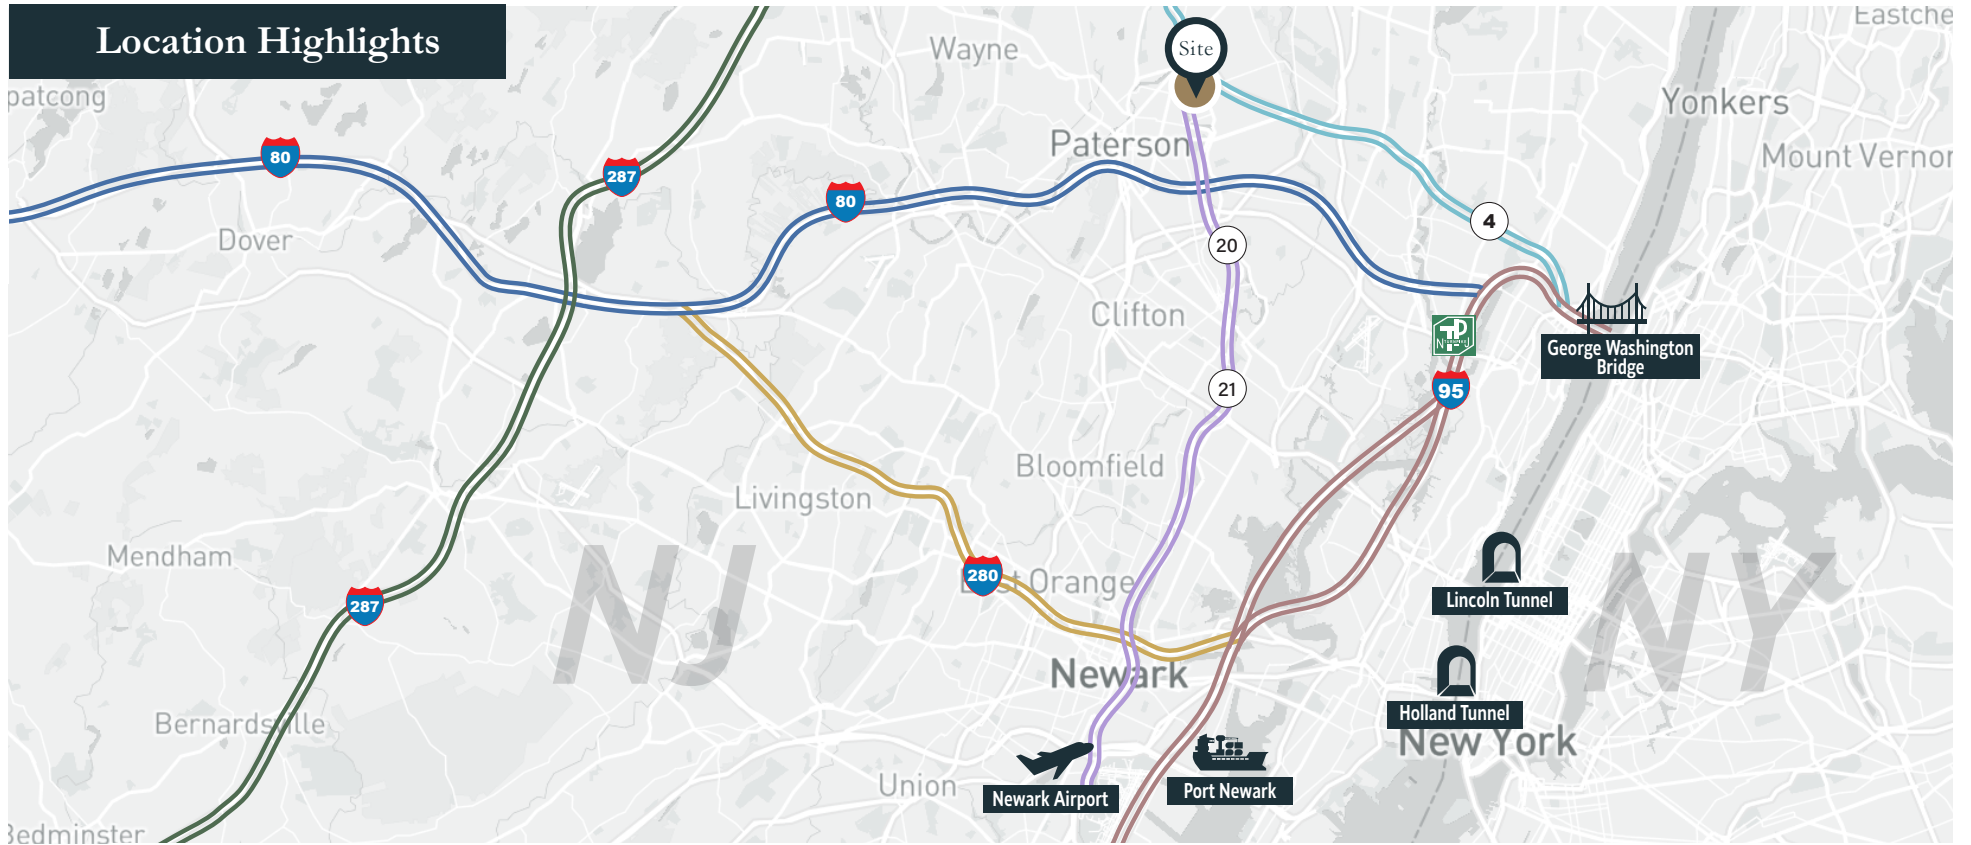

Location Highlights

Key Distances

ROUTE 208
1.3 miles

ROUTE 80
2.9 miles

GEORGE WASHINGTON BRIDGE
11.9 miles

NEWARK AIRPORT
24.1 miles

*Approximate Miles

Tenants in the market