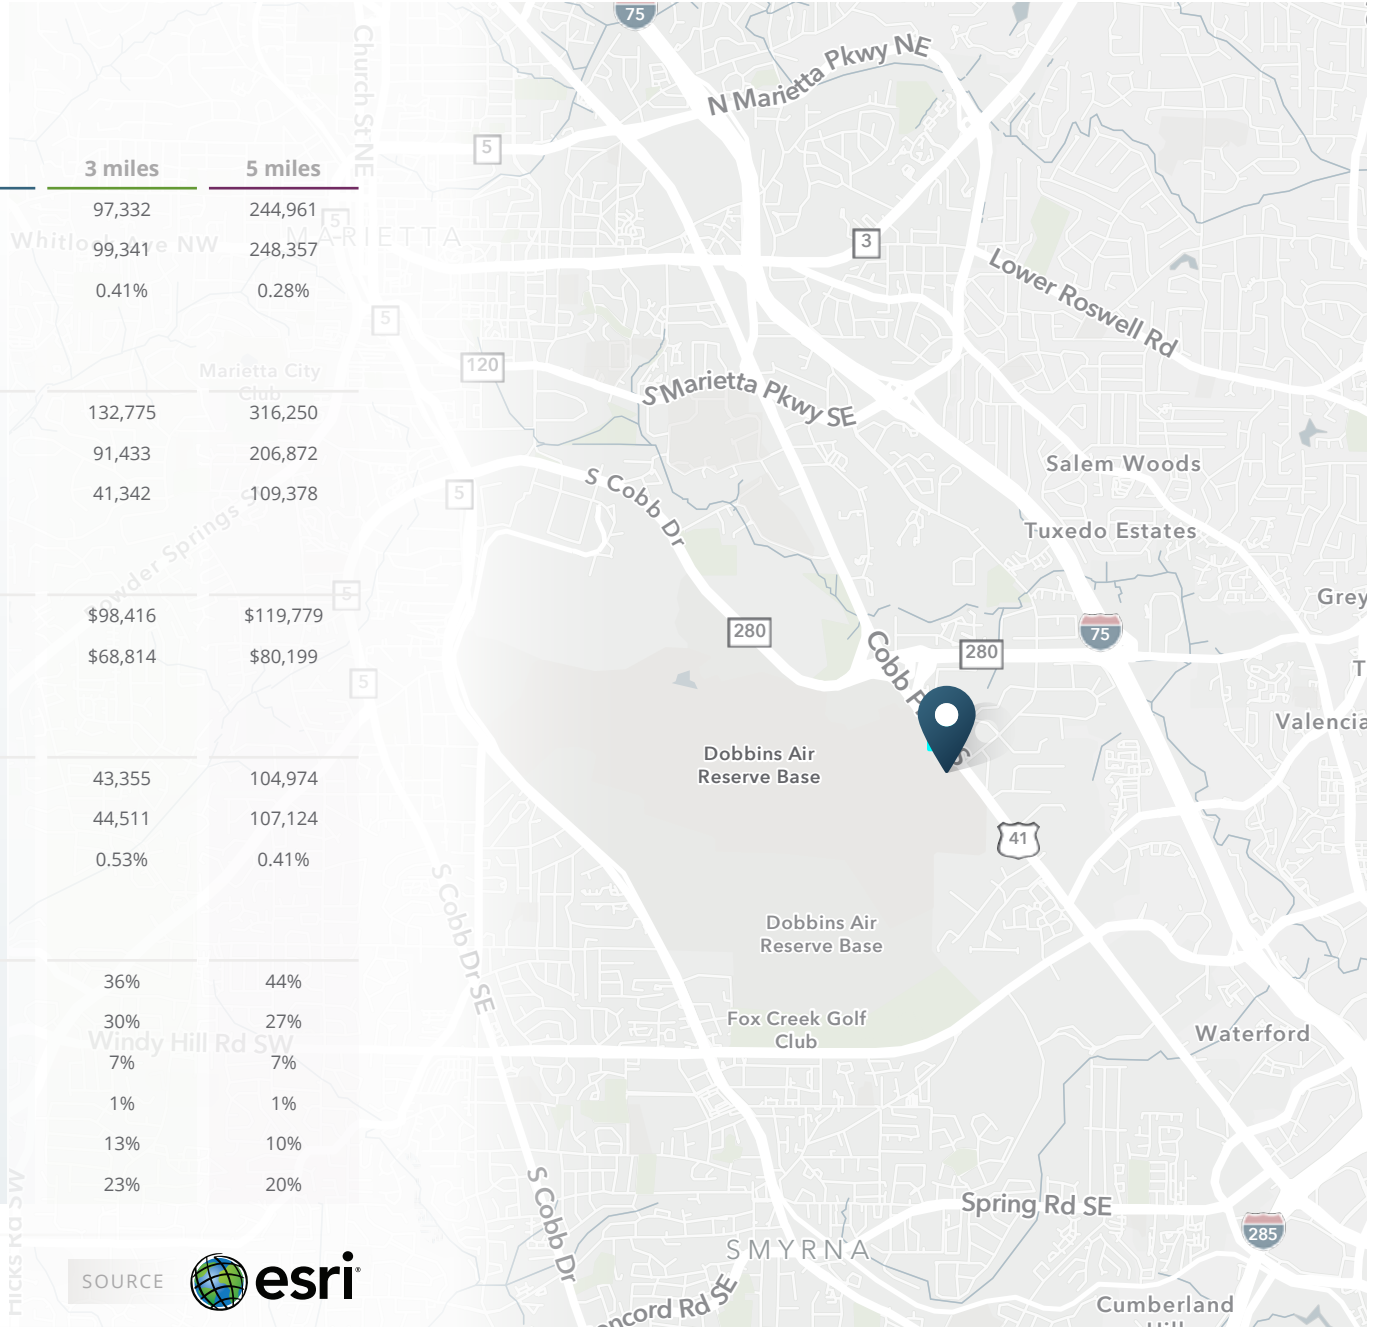

DEMOGRAPHIC HIGHLIGHTS

Population

	1 mile	3 miles	5 miles
2023 Estimated Population	5,678	97,332	244,961
2028 Projected Population	5,647	99,341	248,357
Projected Annual Growth Rate 2023 to 2028	-0.11%	0.41%	0.28%

Daytime Population

	1 mile	3 miles	5 miles
2023 Daytime Population	12,506	132,775	316,250
Workers	10,001	91,433	206,872
Residents	2,505	41,342	109,378

Income

	1 mile	3 miles	5 miles
2023 Est. Average Household Income	$59,405	$98,416	$119,779
2023 Est. Median Household Income	$46,196	$68,814	$80,199

Households & Growth

	1 mile	3 miles	5 miles
2023 Estimated Households	2,568	43,355	104,974
2028 Estimated Households	2,563	44,511	107,124
Projected Annual Growth Rate 2023 to 2028	-0.04%	0.53%	0.41%

Race & Ethnicity

	1 mile	3 miles	5 miles
2023 Est. White	21%	36%	44%
2023 Est. Black or African American	48%	30%	27%
2023 Est. Asian or Pacific Islander	3%	7%	7%
2023 Est. American Indian or Native Alaskan	1%	1%	1%
2023 Est. Other Races	13%	13%	10%
2023 Est. Hispanic	23%	23%	20%

> **Want more?** Contact us for a complete demographic, foot-traffic, and mobile data insights report.