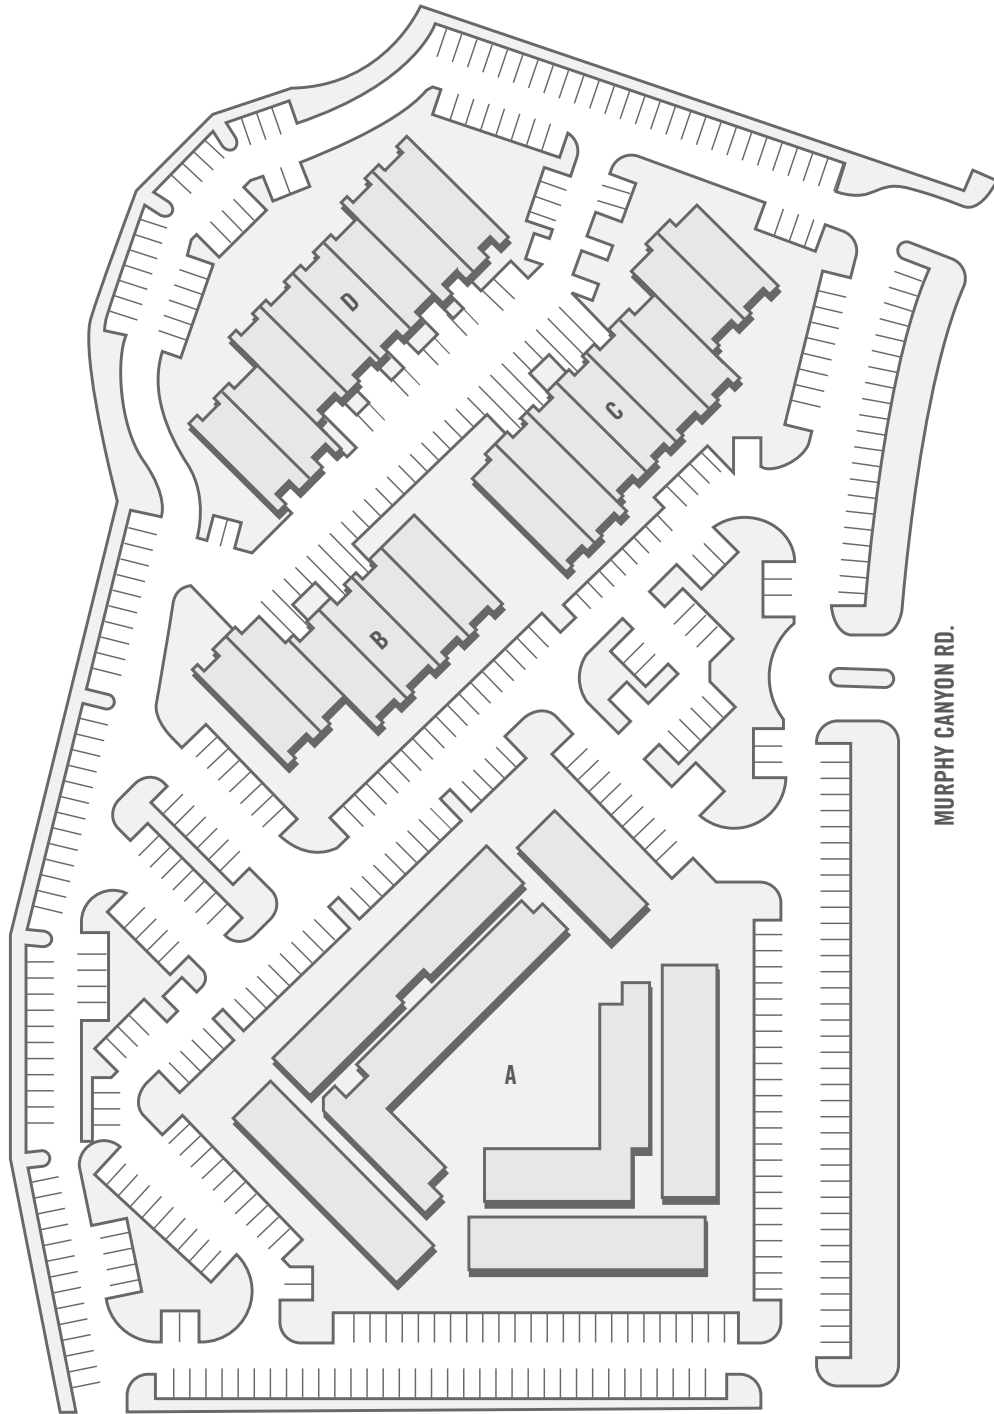

San Diego / Kearny Mesa

3914 - 3954 MURPHY CANYON ROAD, SAN DIEGO, CA

SITE PLAN:

PSBUSINESSPARKS

www.psbusinessparks.com

FOR LEASING CONTACT:

KATHY MONTGOMERY

858.452.9660

kmontgomery@psbusinessparks.com