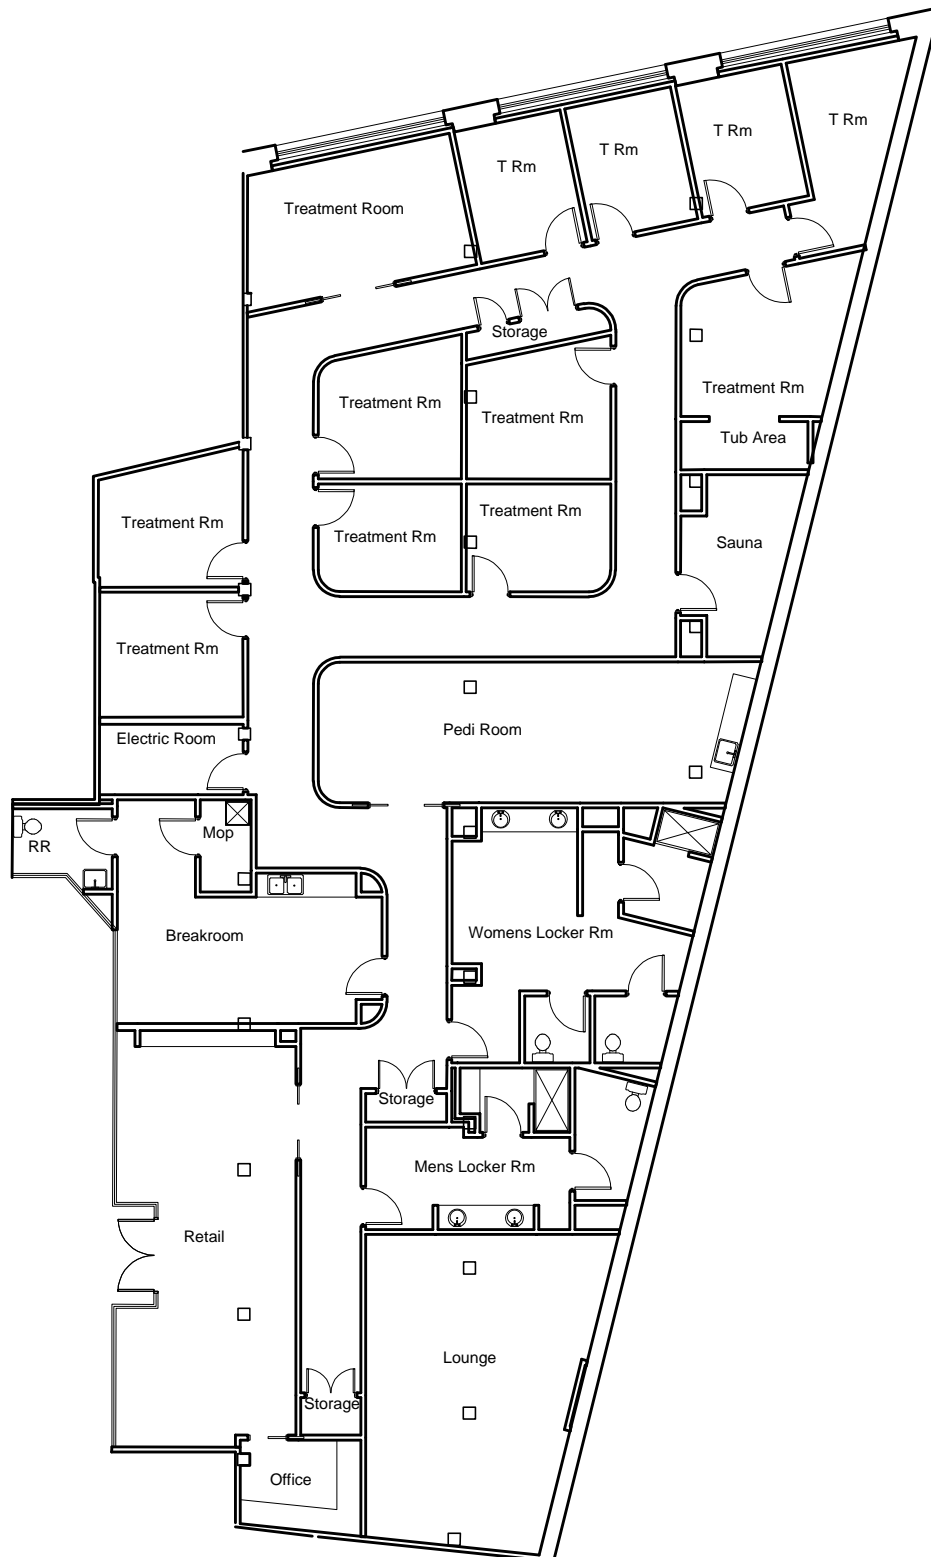

# WAREHOUSE ROW

EST. 1904

CHATTANOOGA, TENNESSEE

**TSO**

## Suite 215-6,668 RSF

SCALE: 1/16"=1'0"

DATE: 11 FEBRUARY 2020