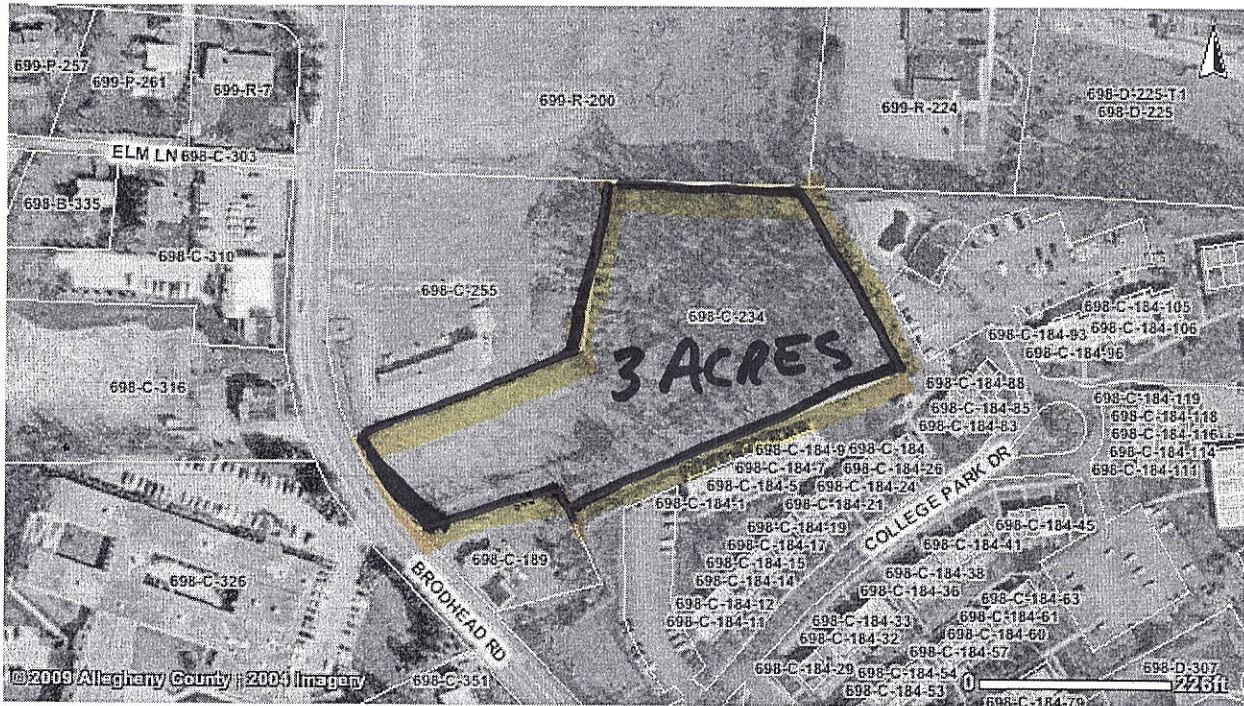

- General Information
- Building Information
- Tax Information Pay Taxes
- Previous Owners
- Image
- Comparables
- Appeal Status
- Maps

### Maps

Parcel ID : 0698-C-00234-0000-00 Municipality : 925 MOON

Property BROADHEAD RD  
Address : CORAOPOLIS,  
PA 15108

Owner Name : URBAN JOHN M &  
GAIL M (W)  
BERNARD R URBAN

Data displayed on this map is for informational purposes only. There is no guarantee as to its completeness or accuracy.