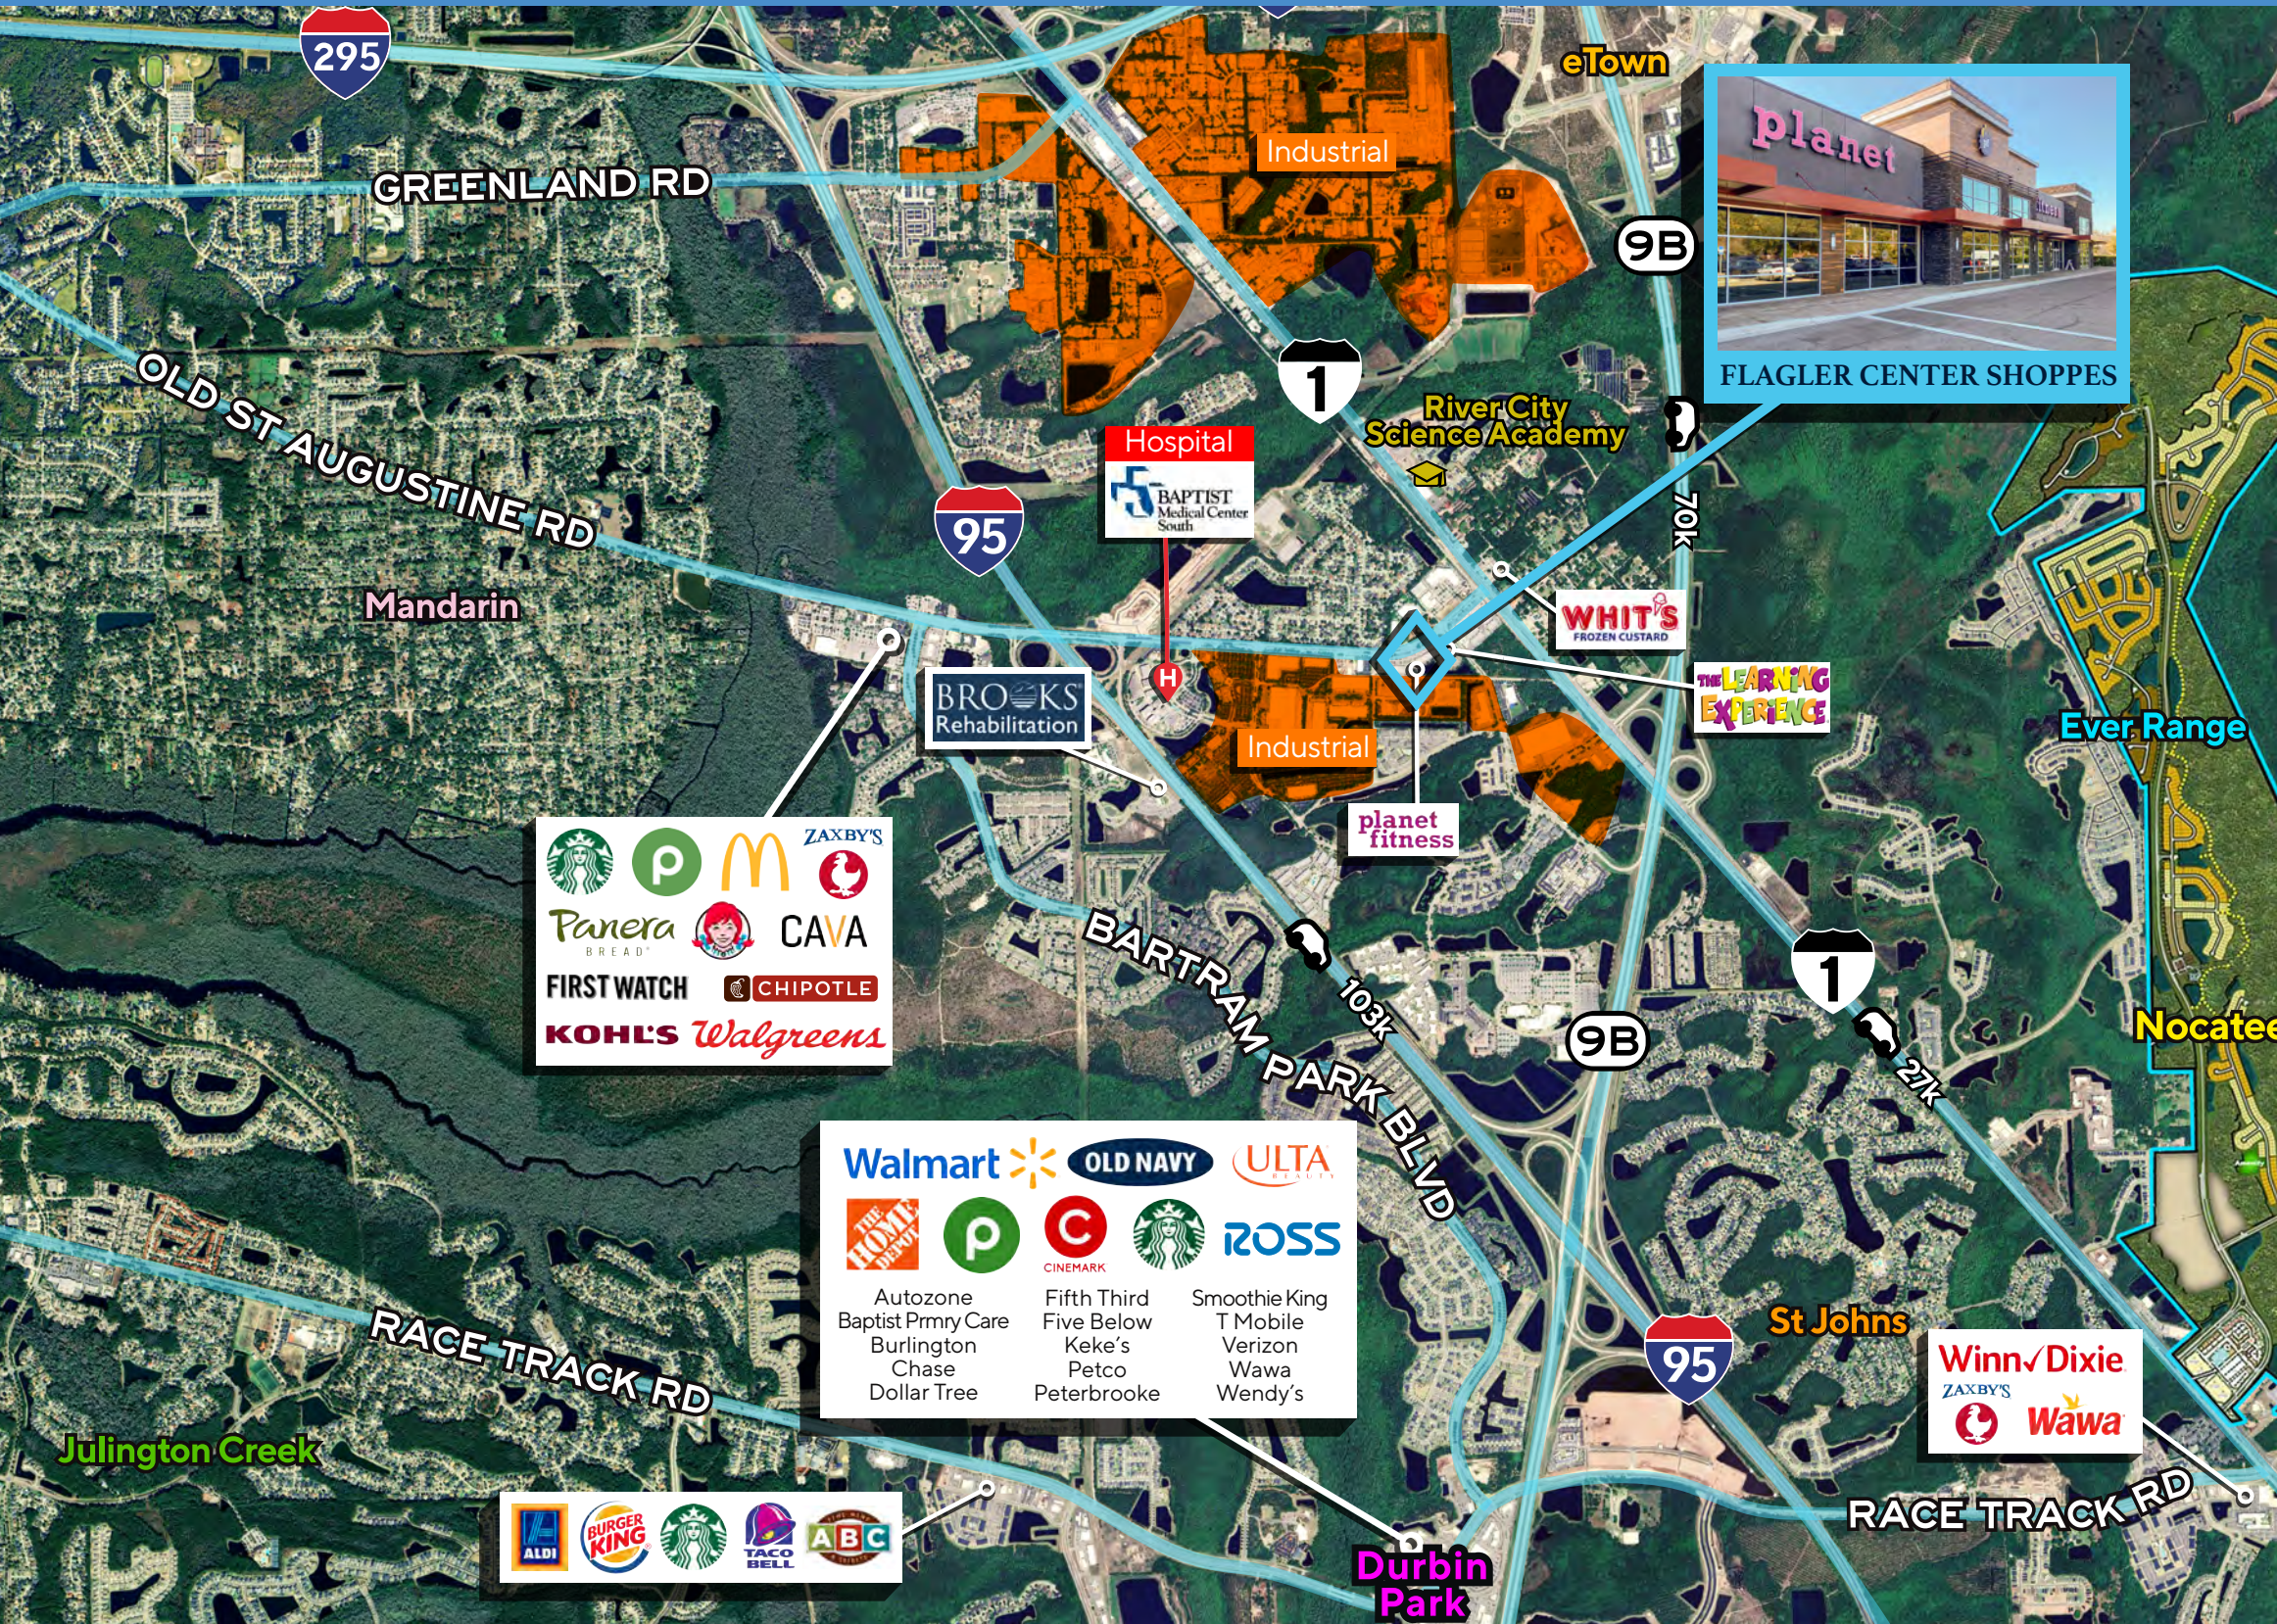

FLAGLER CENTER SHOPPES

14858 Old St. Augustine Rd | Jacksonville, FL 32258

DEMOGRAPHICS BY RADIUS

	1 mile	3 miles	5 miles
Population	9,889	41,924	106,846
Households	4,513	16,729	40,932
Average HH Income	$115,523	$132,992	$142,527

NEARBY BUSINESS, RETAIL AND RESIDENTIAL

Baptist South

Shopping Center is less than two minutes from Baptist South, the second largest employer in the area with more than 14,000 team members. The hospital is a major driver of traffic to the area, averaging over 750,000 patient visits per year.

Growing Neighborhoods

Flagler Center is convenient to several populous nearby areas including Bartram Park and the dense neighborhoods off of Old St. Augustine Rd, Race Track Rd, and Greenland Rd. Additionally, affluent Nocatee continues to expand closer to Flagler Center Shoppes via Ever Range, a waitlisted community set to open in spring of 2026.

Industry & Consumer Services

The surrounding area is home to dozens of supply centers and consumer service providers, bringing employment and traffic to the area