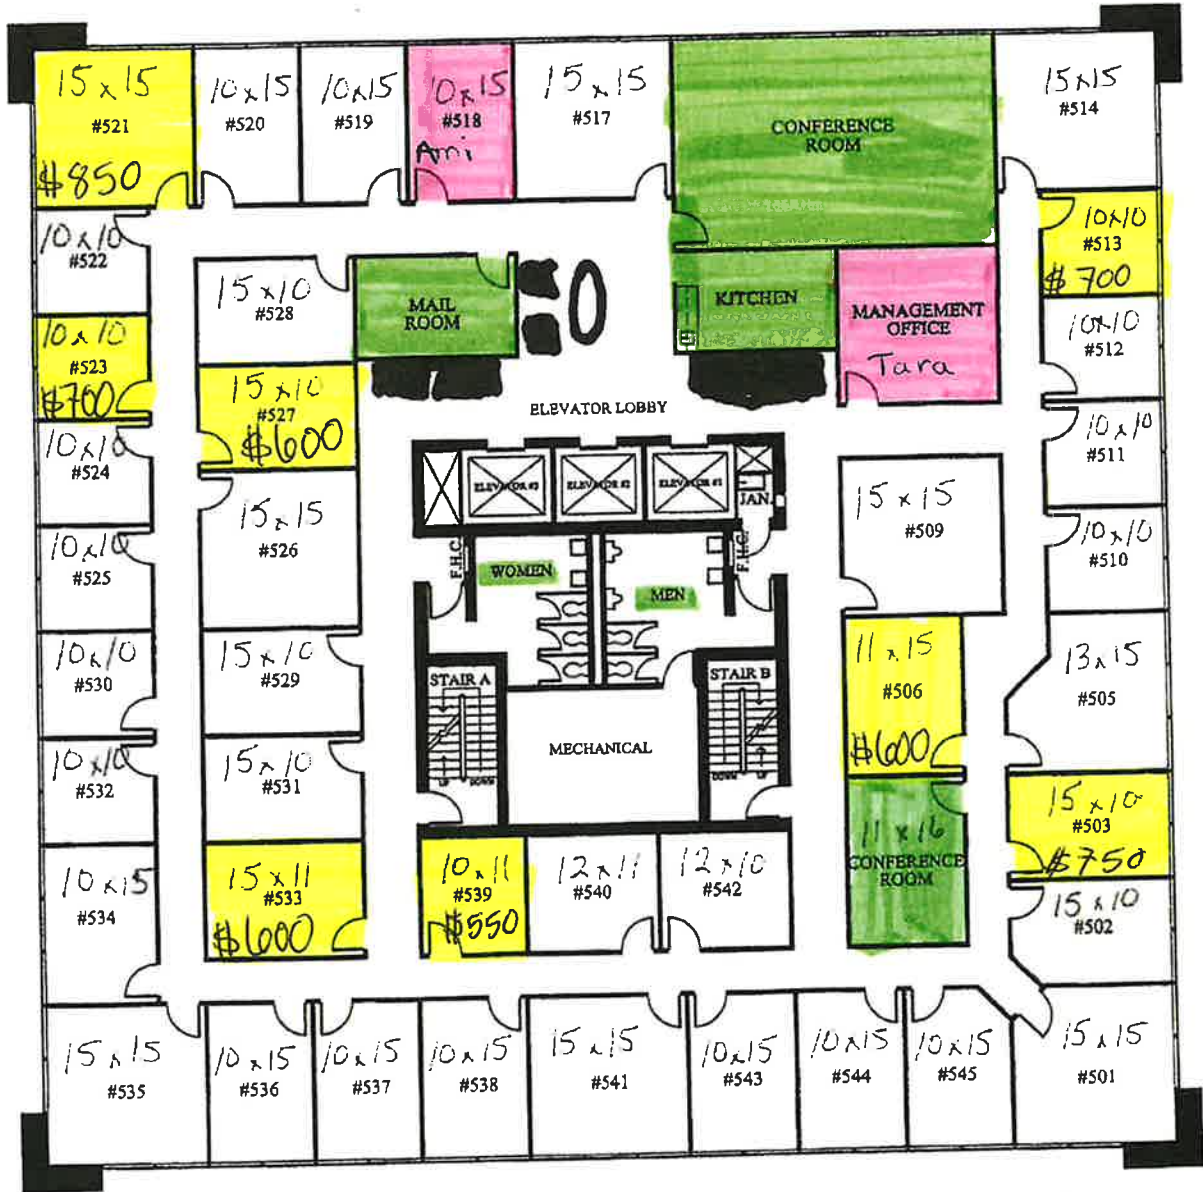

100 NORTH CENTRAL

= Mgt office

AS of: 12/10/2024

100 North Central Expressway, Richardson, Texas

SUITE 500

= Amenity

RICHARDSON EXECUTIVE SUITES

= Vacant

5TH FLOOR

Scale: 1/16"=1'-0"

All dimensions and square footages are approximate.

November 23, 2015

THOMPSON CONSULTING SERVICES, INC. 12024 Golden Meadow Lane, Forney, Texas 75126 (972)564-5252