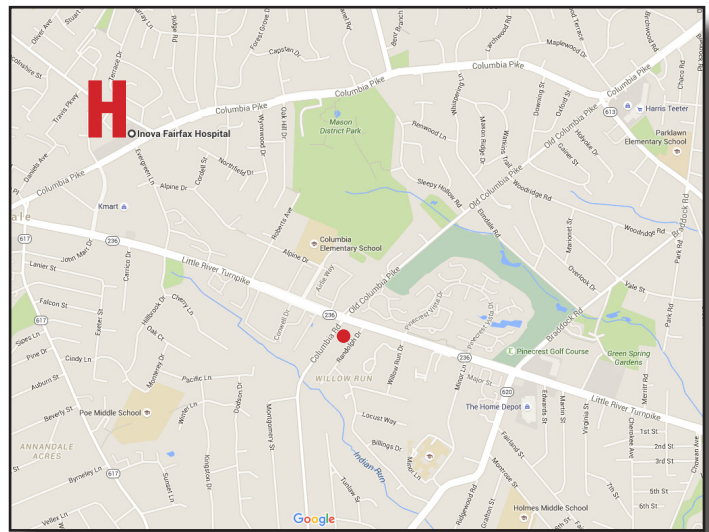

LOT FOR SALE

Premium 1-Acre Lot Inside the Beltway!

Excellent Access • Excellent Visibility

Addresses:

- 6775 Little River Turnpike
- 4605 Columbia Road

Prime location in Annandale, Fairfax County, VA 22003

Current Zoning:

- C-2, Limited Office, Fairfax County

Traffic Count:

- 32,000-41,000 vehicles per day, according to Virginia Department of Transportation

Vitals:

- 3.6 miles to INOVA Fairfax Hospital, the largest employer in Fairfax County
- 6 traffic lights from Interstate 95, Shirley Highway
- 7 traffic lights from Interstate 495, Capital Beltway
- 1.25 miles from “downtown” Annandale

Utilities:

1. All utilities accessible to site
2. Dominion Virginia Power, Fairfax County Water and Sewer Authority, Washington Gas

Purchase Price:

- $2,250,000
- Ground lease available

PRIME PROPERTY • PRIME LOCATION

MeridianProperty, Inc.

Inquiries:

Darin Pugh • 240-888-0232
dpugh@meridianproperty.net

Leonard Brown • 703-399-4161
lb@meridianproperty.net