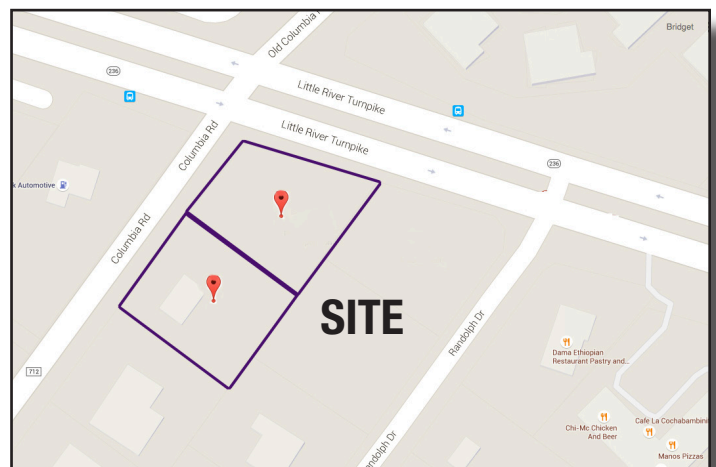

LOT FOR SALE

Premium 1-Acre Lot Inside the Beltway!

Excellent Access • Excellent Visibility

Addresses:

- 6775 Little River Turnpike
- 4605 Columbia Road

Prime location in Annandale, Fairfax County, VA 22003

Current Zoning:

- C-2, Limited Office, Fairfax County

Traffic Count:

- 32,000-41,000 vehicles per day, according to Virginia Department of Transportation

Vitals:

- 3.6 miles to INOVA Fairfax Hospital, the largest employer in Fairfax County
- 6 traffic lights from Interstate 95, Shirley Highway
- 7 traffic lights from Interstate 495, Capital Beltway
- 1.25 miles from “downtown” Annandale

Utilities:

1. All utilities accessible to site
2. Dominion Virginia Power, Fairfax County Water and Sewer Authority, Washington Gas

Purchase Price:

- $2,250,000
- Ground lease available

PRIME PROPERTY • PRIME LOCATION

MeridianProperty, Inc.

Inquiries:

Darin Pugh • 240-888-0232
dpugh@meridianproperty.net

Leonard Brown • 703-399-4161
lb@meridianproperty.net