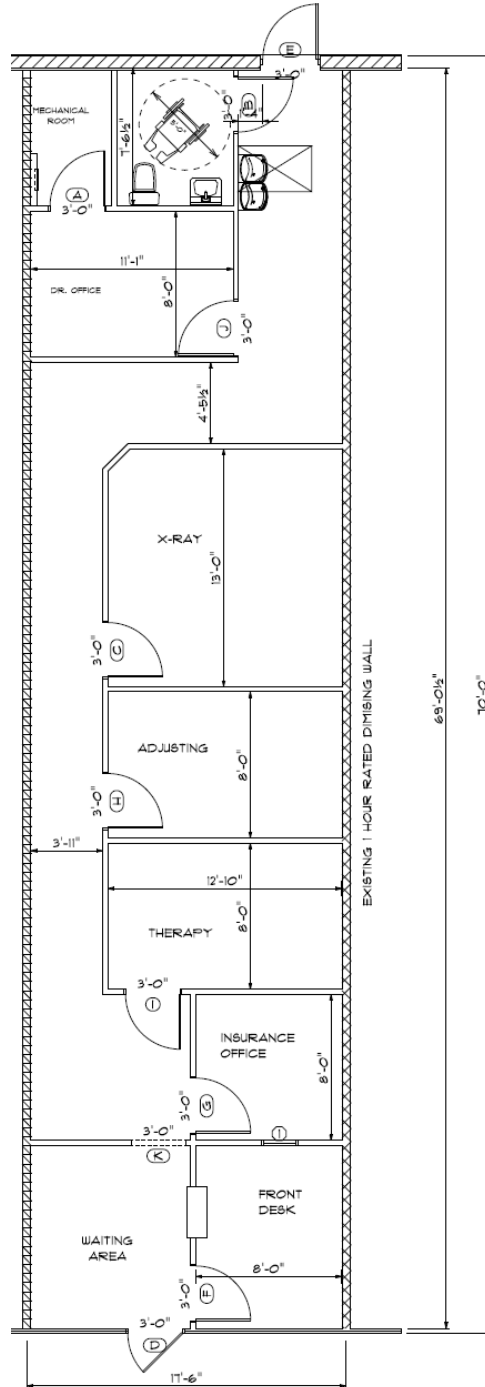

Citrus Park Shops | 6180 Gunn Hwy | Tampa, FL 33625

Approximately 1,225 rentable square feet

No warranty or representation, expressed or implied, is made as to the accuracy of the information contained herein, and same is submitted subject to errors. Plans are not to scale and should be verified by Tenant.