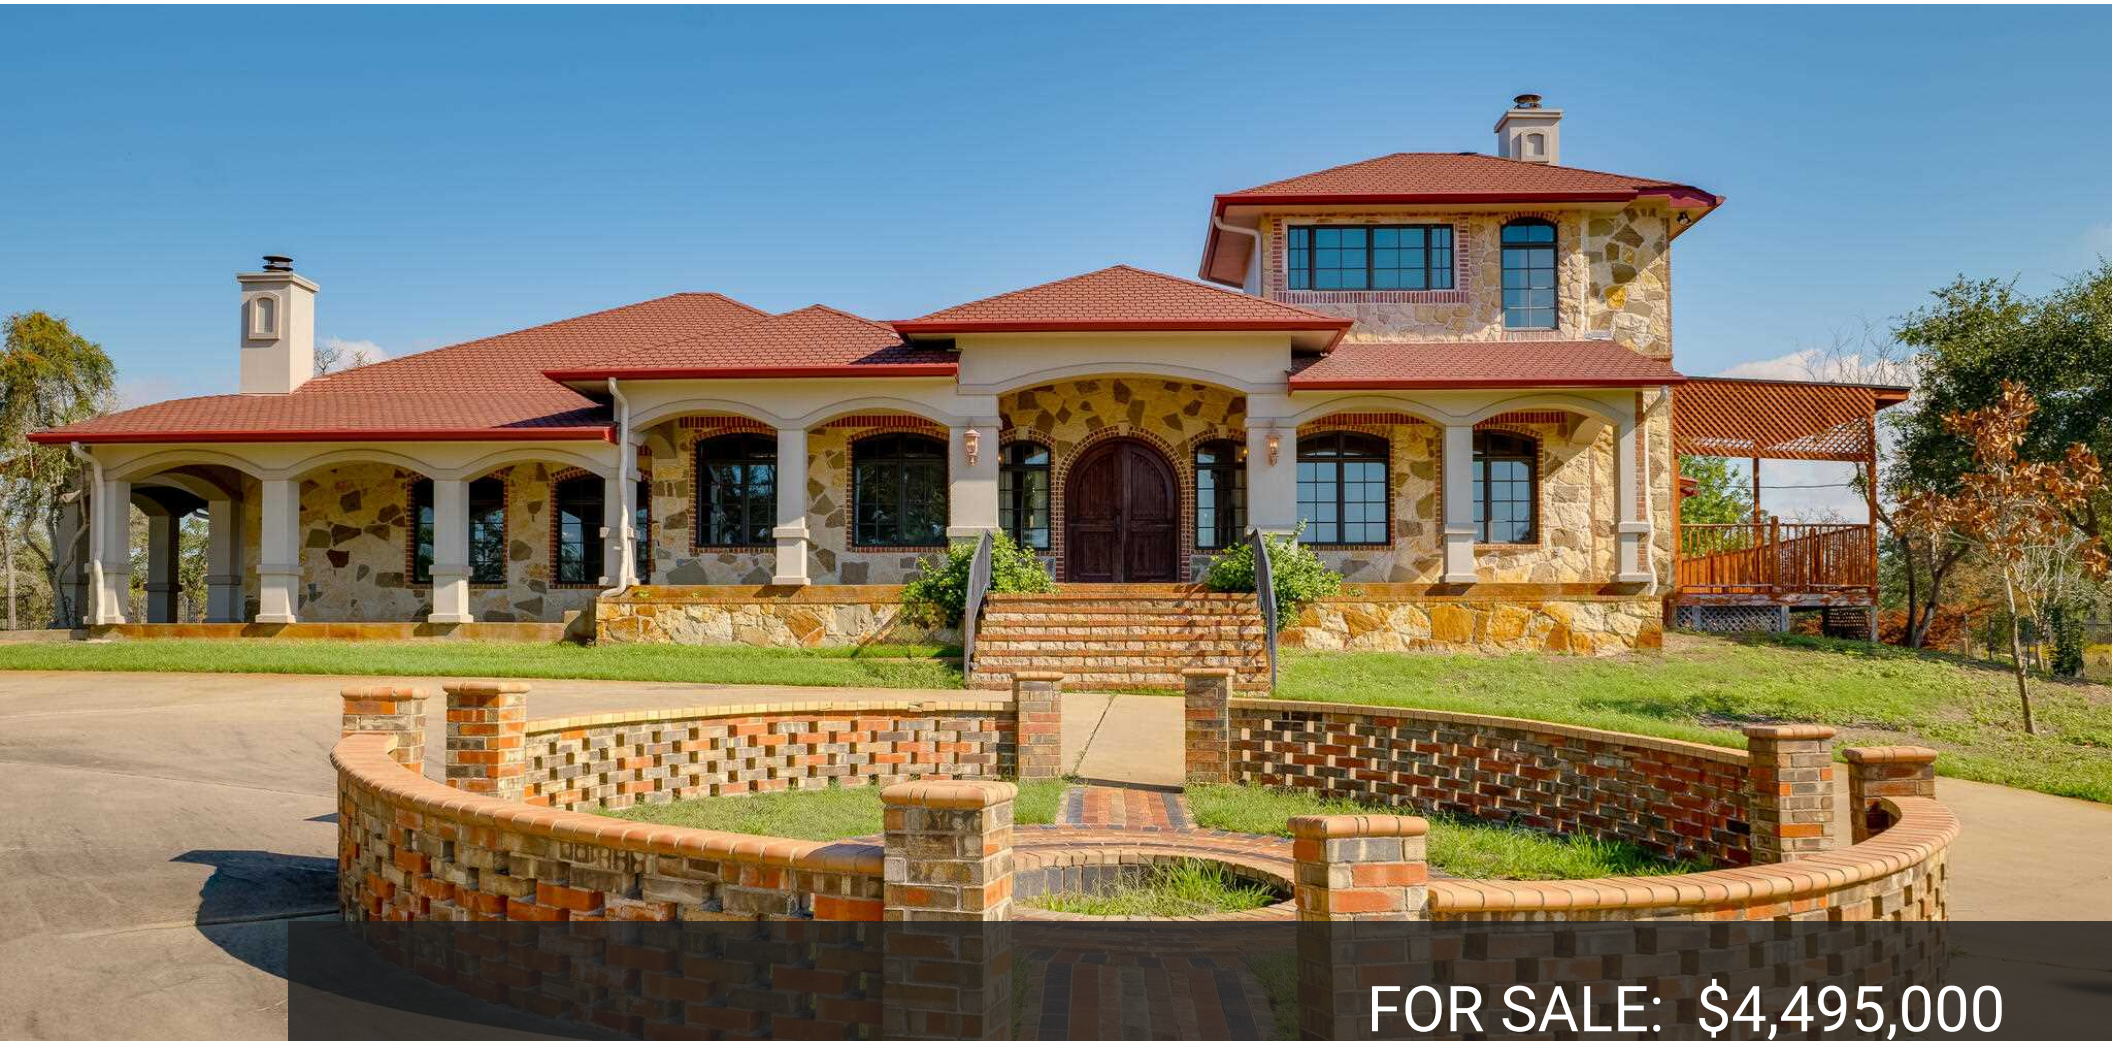

EVENT CENTER FOR SALE

ELEGANT HILL COUNTRY WEDDING AND EVENT CENTER

711 OLD ANTIOCH ROAD SMITHVILLE, TX 78957

TRANSWORLD[®]
Commercial Real Estate

FOR SALE: \$4,495,000

5261 Quebec Street, Suite 200
Greenwood Village, Colorado 80111

PROPERTY SUMMARY

Rosebridge Estate
711 Old Antioch Road | Smithville, TX 78957

02

Property Summary

Total SF:	14,321
County:	Bastrop
Acres:	39.466
Year Built:	2008
Year Renovated:	2023
Building Use:	Specialty Use
Building Type:	Event Center
Water:	Public & Well
Sewer:	Septic
Zoning:	None

Property Overview

Nestled in the heart of Bathrop County, Texas, RoseBridge Estate is a modern, upscale wedding and event venue that offers a unique blend of elegance and natural beauty. This estate features a picturesque bridge over a tranquil pond, leading to a versatile ceremony space adorned with signature chandeliers. The grand reception hall, with its floor-to-ceiling windows and luxurious décor, can accommodate up to 300 guests, providing an ideal setting for dining and dancing. The estate also boasts a charming Getting Ready House with separate suites for the wedding party, a full kitchen, and a serene courtyard fountain. RoseBridge Estate ensures a seamless and unforgettable experience for your special day.

Location Overview

Conveniently located just 30 minutes from Austin-Bergstrom International Airport, RoseBridge Estate offers easy access for both local and out-of-town guests. Tucked away in the charming town of Smithville, the venue provides a peaceful Hill Country escape while still being close to the vibrant culture of Austin.