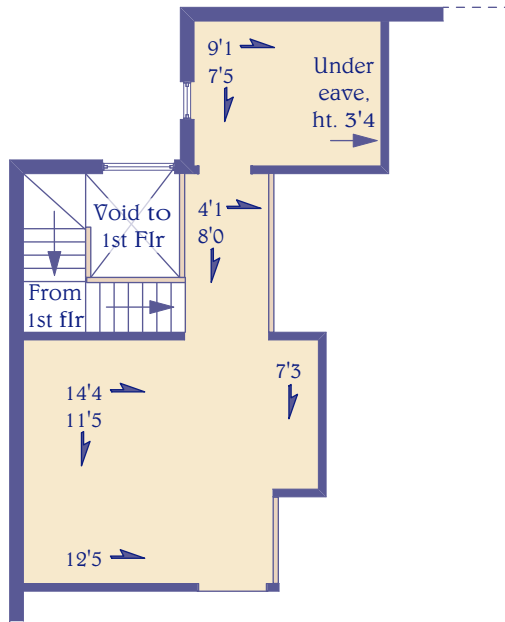

6 Great Rd.
Acton, MA
Second Floor

Total Area = 952 sq ft

Area = 260 sq ft

Area = 692 sq ft