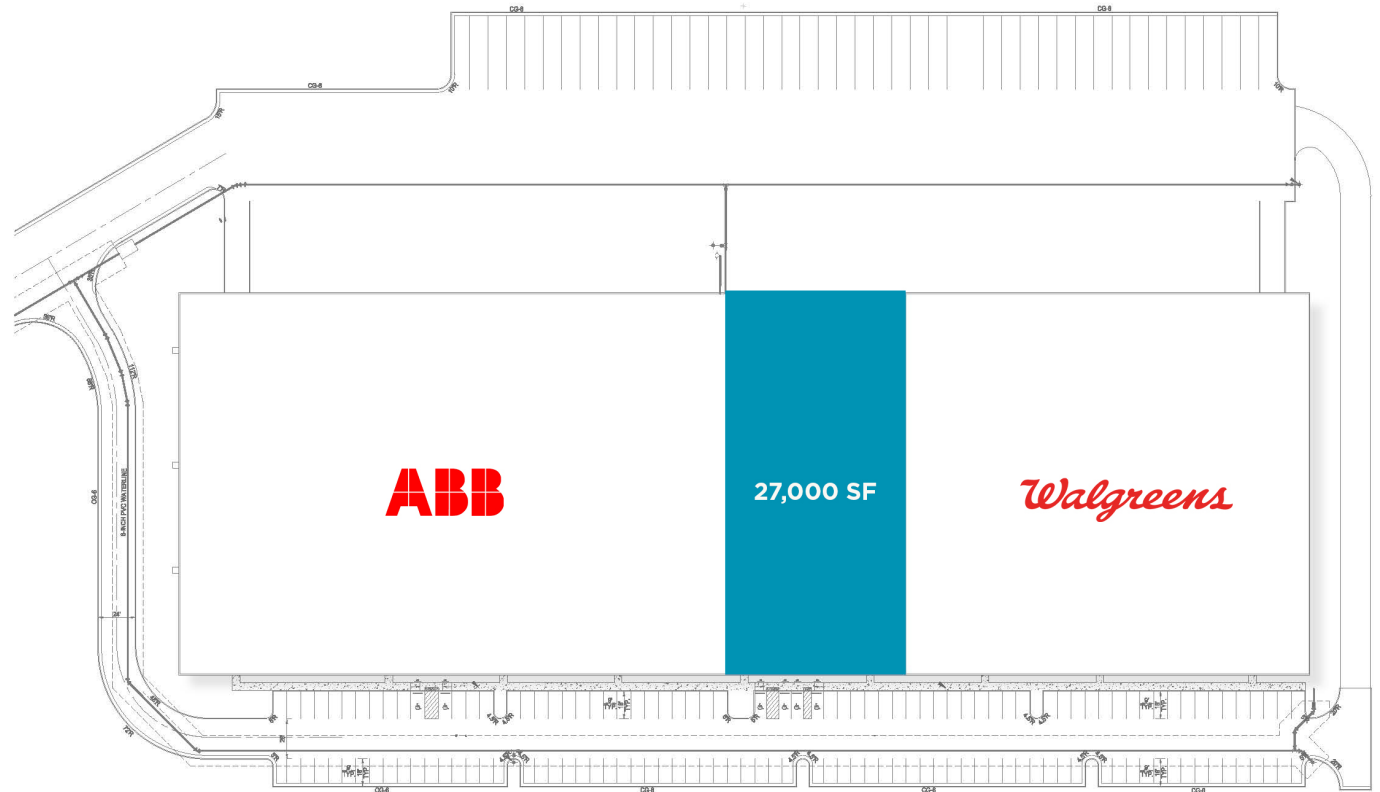

# PROPERTY HIGHLIGHTS

**AVAILABLE** 27,000 SF (Building total 185,000 SF)

**ASKING RATE** \$9.75/SF, NNN

Sublease through August 31, 2033

Two, 5-year renewal options

**LOADING** Six (6) loading docks;  
three (3) equipped with pit dock  
levelers; one (1) 12' x 14' knock-out  
for drive-in

**CEILING HEIGHT** 30' Clear

**SPRINKLER** ESFR

**COLUMN SPACING** 54' X 47'.5"

**PARKING** Trailer/Truck parking  
available

**ZONING**

M-1

**NEW CONSTRUCTION** 2022