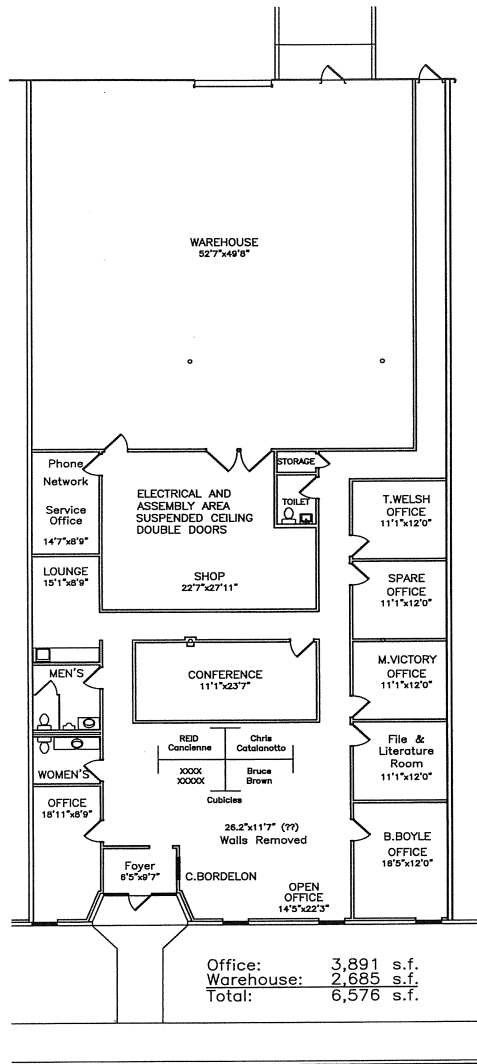

PROPERTY ONE

AVAILABLE
6,576 SQ. FT.
OFFICE/WAREHOUSE SPACE
190 James Drive East – St. Rose, Louisiana

Suite 120
3,891 Sq. Ft. Office
2,685 Sq. Ft. Warehouse

Space Plan (not to scale)