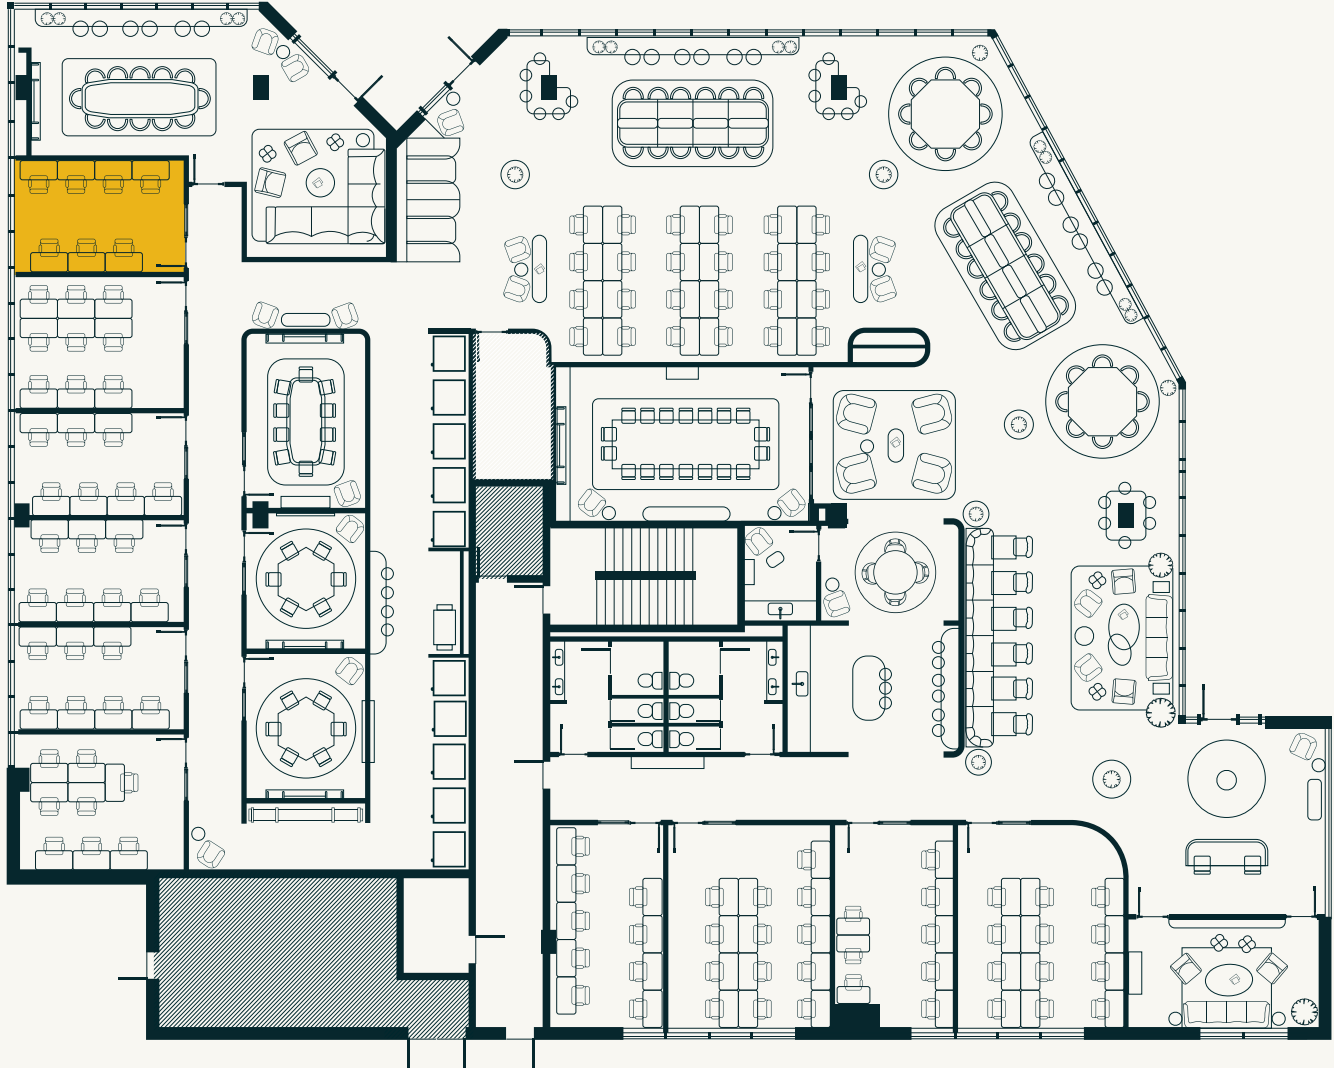

PRIVATE OFFICE 1
LINCOLN OFFICE

CAPACITY

Up to 7 desks

AMENITIES

- Private desks with lockable storage
- Extended access outside of business hours
- Executive assistant services available upon request

TECHNOLOGY

- Desks include built-in power