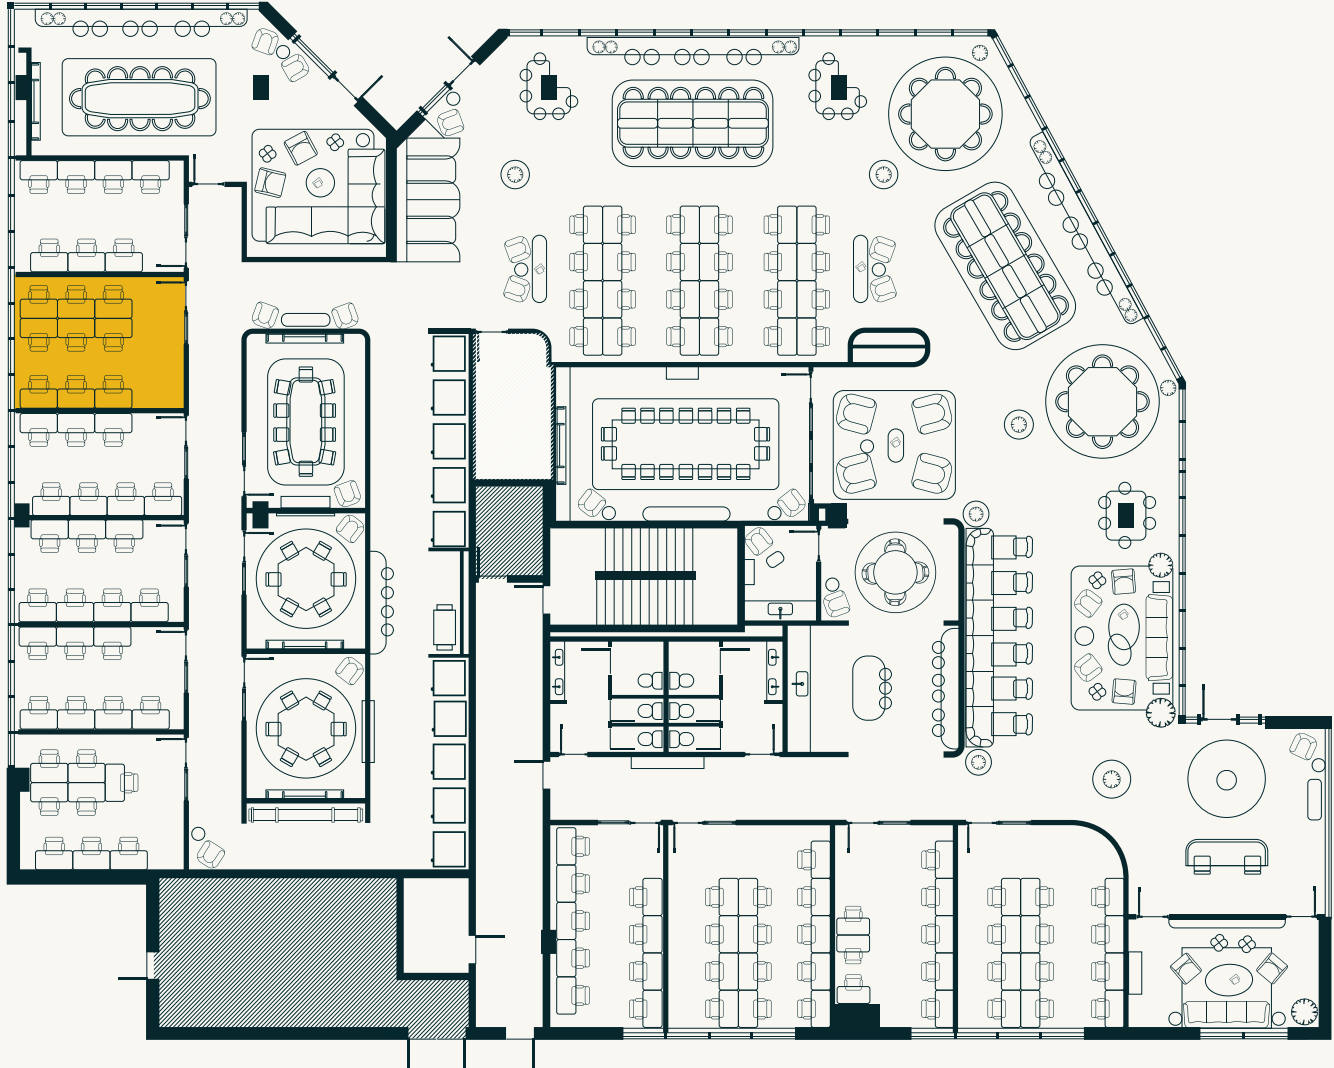

PRIVATE OFFICE 2

MILL OFFICE

CAPACITY

Up to 9 desks

AMENITIES

- Private desks with lockable storage
- Extended access outside of business hours
- Executive assistant services available upon request

TECHNOLOGY

- Desks include built-in power