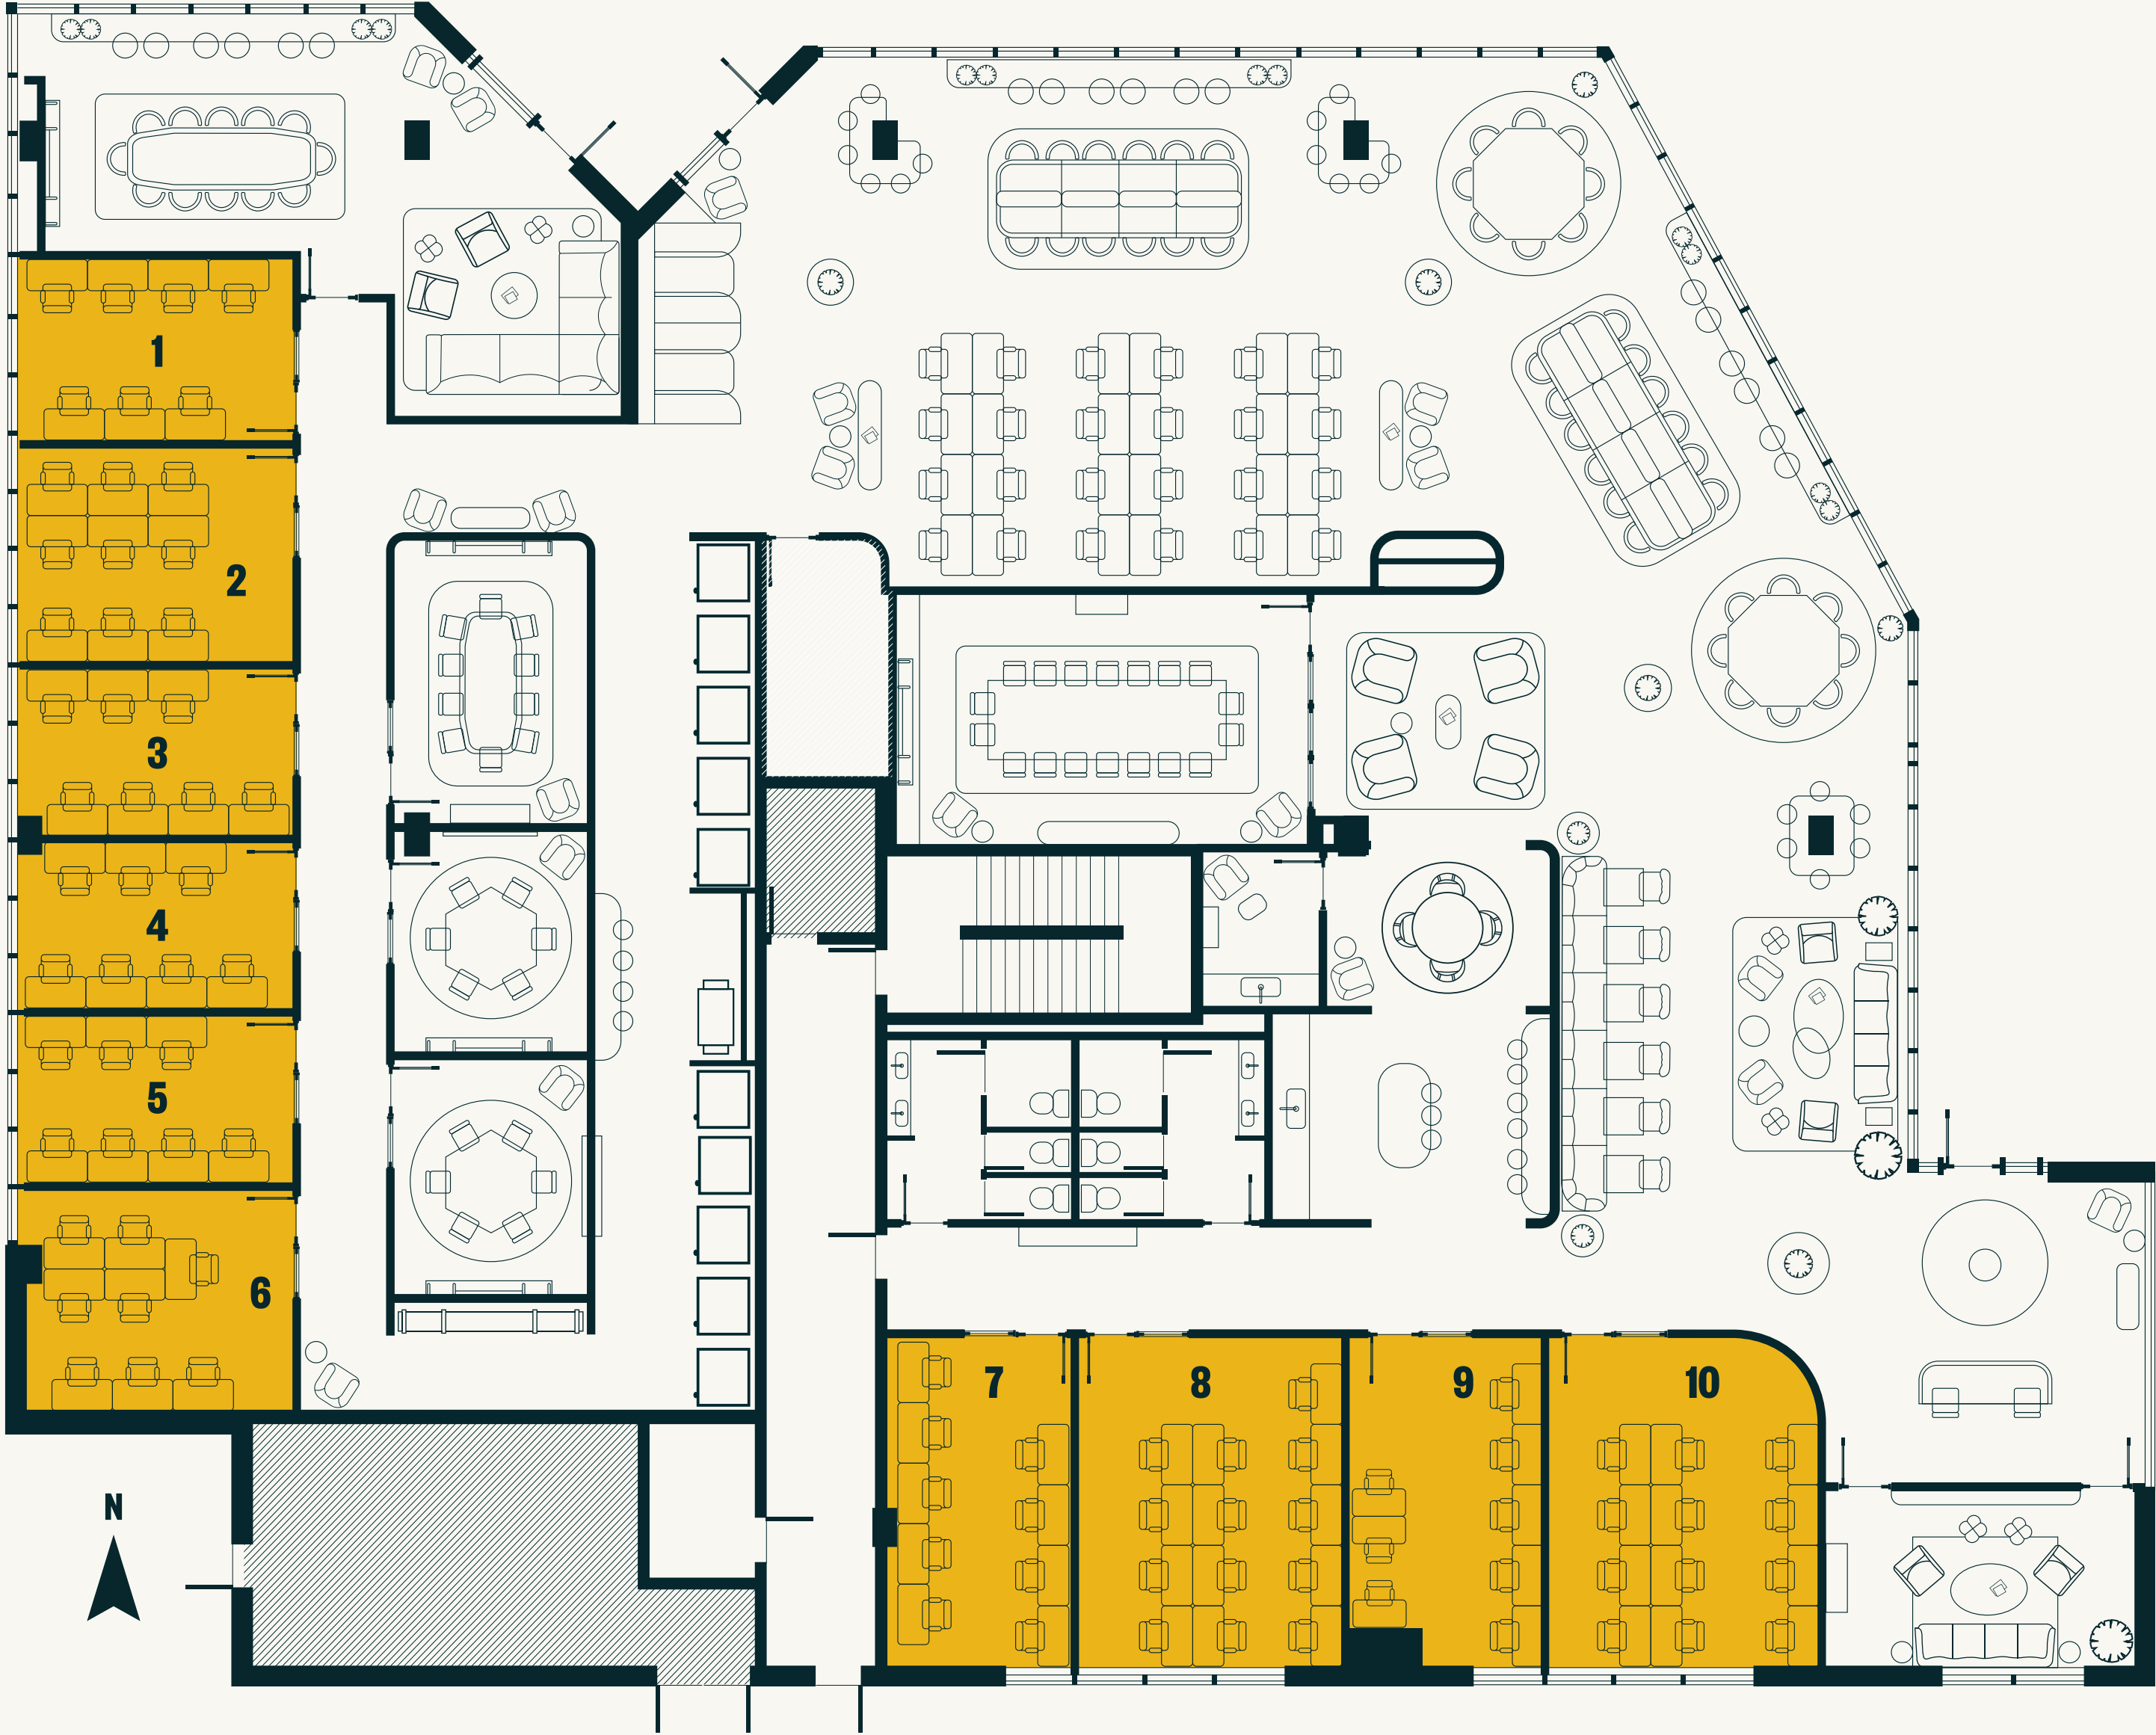

# THE MALIN EAST AUSTIN

1515 E CESAR CHAVEZ ST, AUSTIN, TX 78702

Ten enclosed options for teams of three to thirteen people. Bespoke solutions can be created for large teams, including a combination of Private Office, Dedicated Desk, and Access memberships as needed.

## OFFICES

<b>1. LINCOLN OFFICE</b>	Up to 7 desks
<b>2. MILL OFFICE</b>	Up to 9 desks
<b>3. CHICON OFFICE</b>	Up to 7 desks
<b>4. SPENCE OFFICE</b>	Up to 7 desks
<b>5. FLORES OFFICE</b>	Up to 7 desks
<b>6. MEDINA OFFICE</b>	Up to 8 desks
<b>7. CROSS OFFICE</b>	Up to 9 desks
<b>8. GARDEN OFFICE</b>	Up to 13 desks
<b>9. CANTERBURY OFFICE</b>	Up to 8 desks
<b>10. COMAL OFFICE</b>	Up to 12 desks

# FLOORPLAN

E CESAR CHAVEZ ST

**PRIVATE OFFICE 1**  
**LINCOLN OFFICE**

**CAPACITY**

Up to 7 desks

**AMENITIES**

- Private desks with lockable storage
- Extended access outside of business hours
- Executive assistant services available upon request