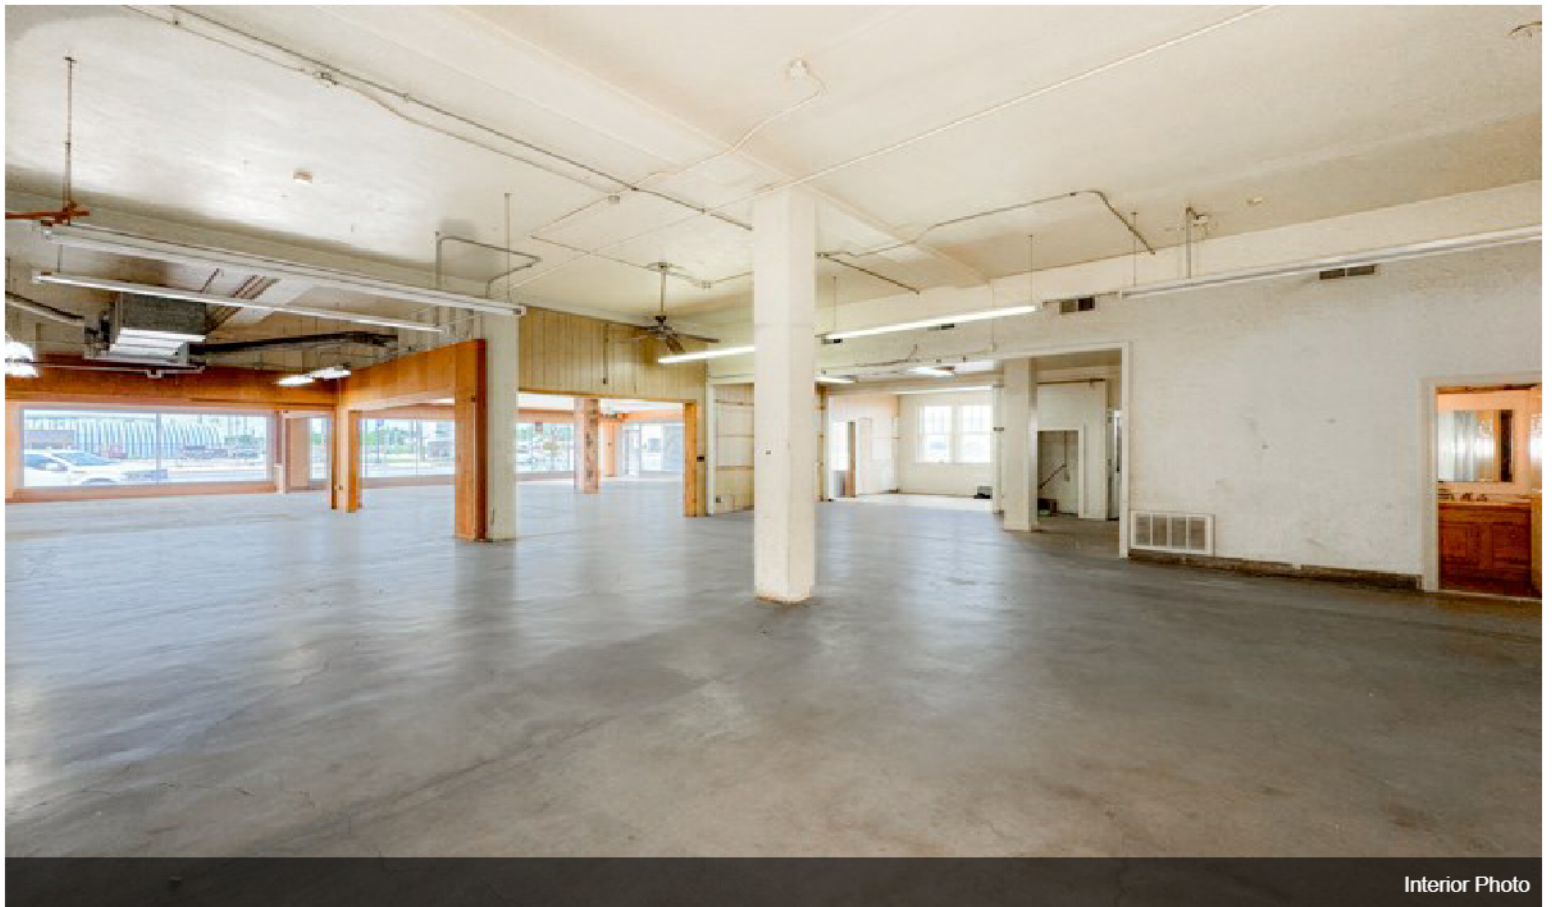

Interior Photo