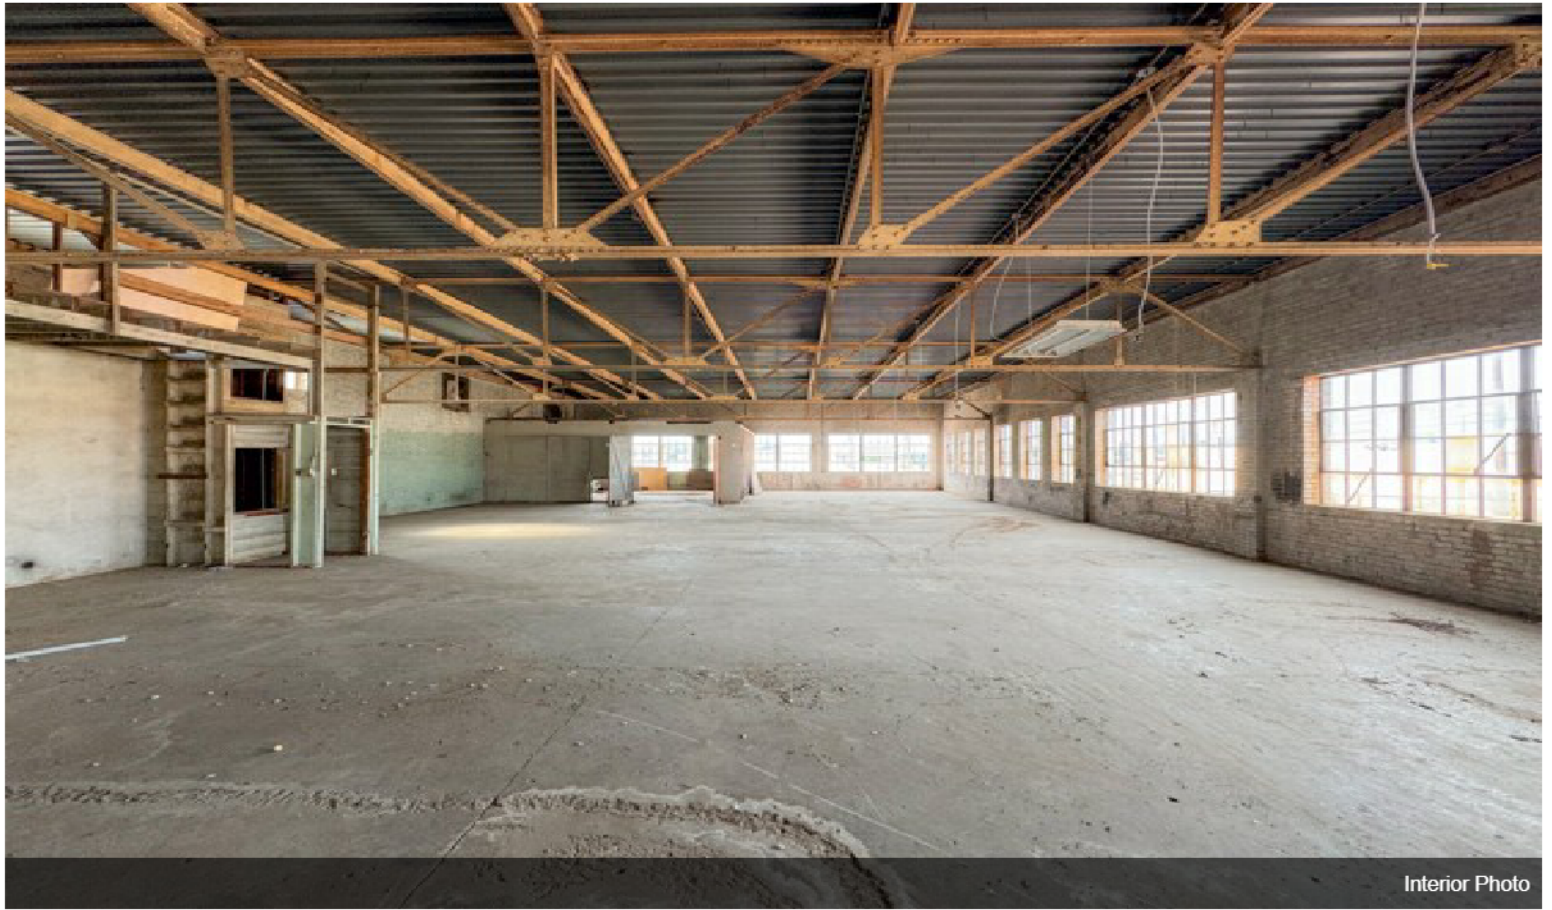

Property Photos

Interior Photo