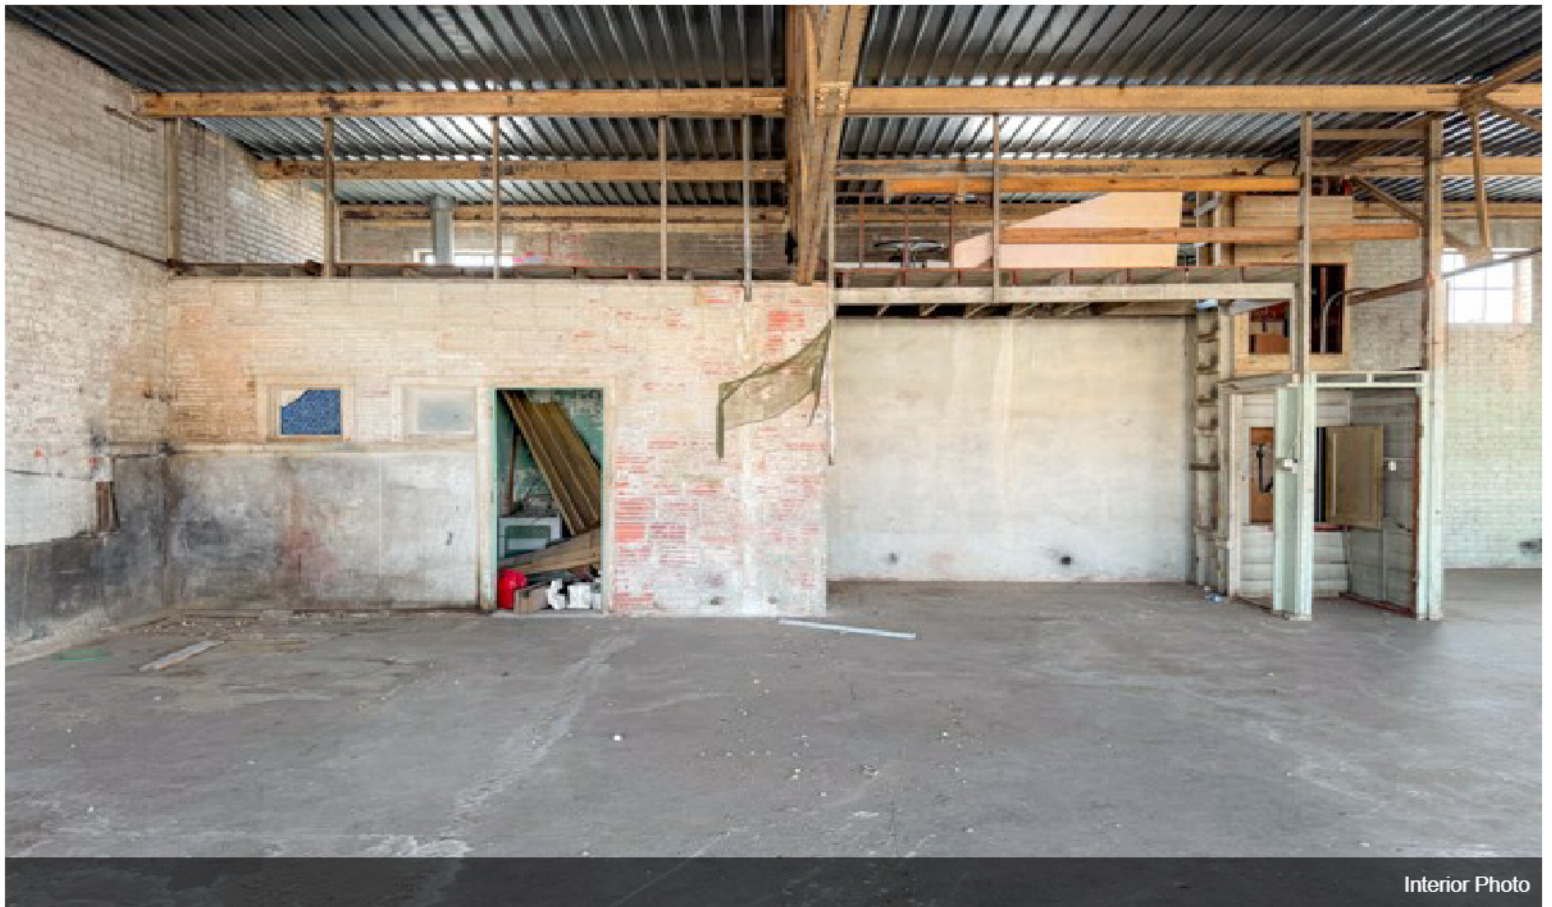

200 W Grand Ave

\$250,000

Introducing a prime commercial property in the heart of the downtown area. This expansive 14,000 square foot (MOL) building, strategically situated on a sought-after corner lot, offers unparalleled visibility and accessibility for your business ventures. The open, versatile spaces within make it an ideal location for a variety of uses, including retail establishments, professional offices, warehousing, and more.

Key features of the property include:

- A car elevator, enhancing functionality and ease of access.
- Two overhead garage doors, perfect for loading and unloading goods.
- Fireproof construction with durable metal and brick exterior, ensuring both safety and longevity.

- Corner Lot
- 14,000 SF mol Building
- Downtown
- Car Elevator
- 2 Overhead Garage Doors

Price:	\$250,000
Property Type:	Industrial
Property Subtype:	Warehouse
Building Class:	C
Sale Type:	Investment
Lot Size:	0.16 AC
Rentable Building Area:	14,000 SF
Rentable Building Area:	14,000 SF
Sale Conditions:	Building in Shell Condition
No. Stories:	2
Year Built:	1927
Tenancy:	Single
Parking Ratio:	0.42/1,000 SF
Clear Ceiling Height:	12 FT
No. Drive In / Grade-Level Doors:	2

Aerial

Property Photos

Interior Photo

Interior Photo

Property Photos

Interior Photo

Interior Photo

Property Photos