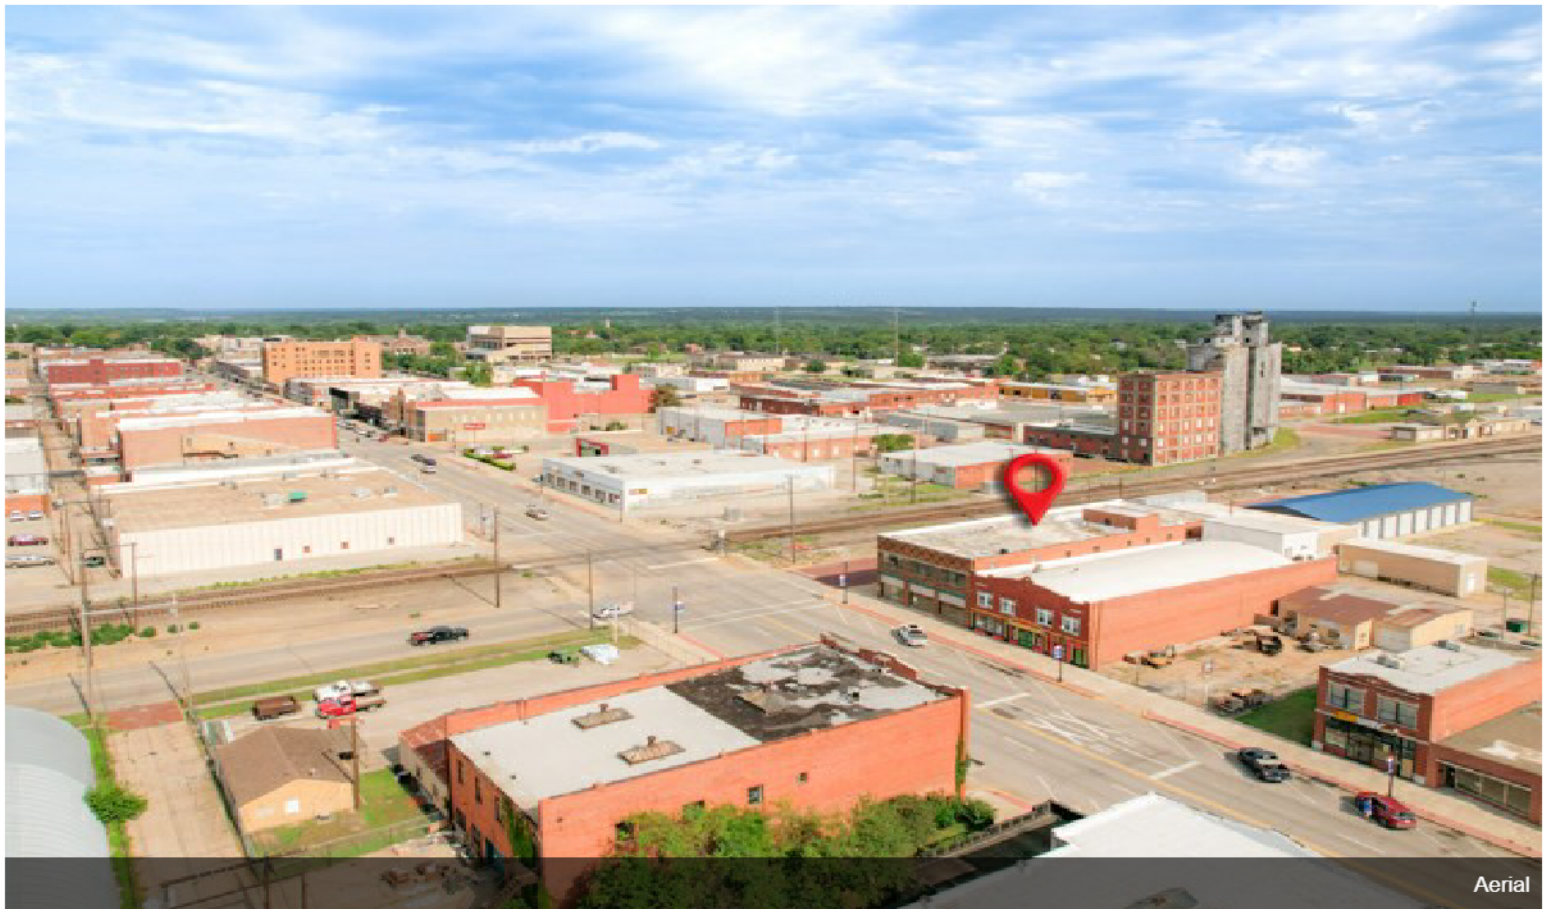

200 W Grand Ave

\$250,000

Introducing a prime commercial property in the heart of the downtown area. This expansive 14,000 square foot (MOL) building, strategically situated on a sought-after corner lot, offers unparalleled visibility and accessibility for your business ventures. The open, versatile spaces within make it an ideal location for a variety of uses, including retail establishments, professional offices, warehousing, and more.

Key features of the property include:

- A car elevator, enhancing functionality and ease of access.
- Two overhead garage doors, perfect for loading and unloading goods.
- Fireproof construction with durable metal and brick exterior, ensuring both safety and longevity.

Property Photos

Building Photo

Building Photo

Property Photos

Aerial

Aerial

Property Photos

Aerial