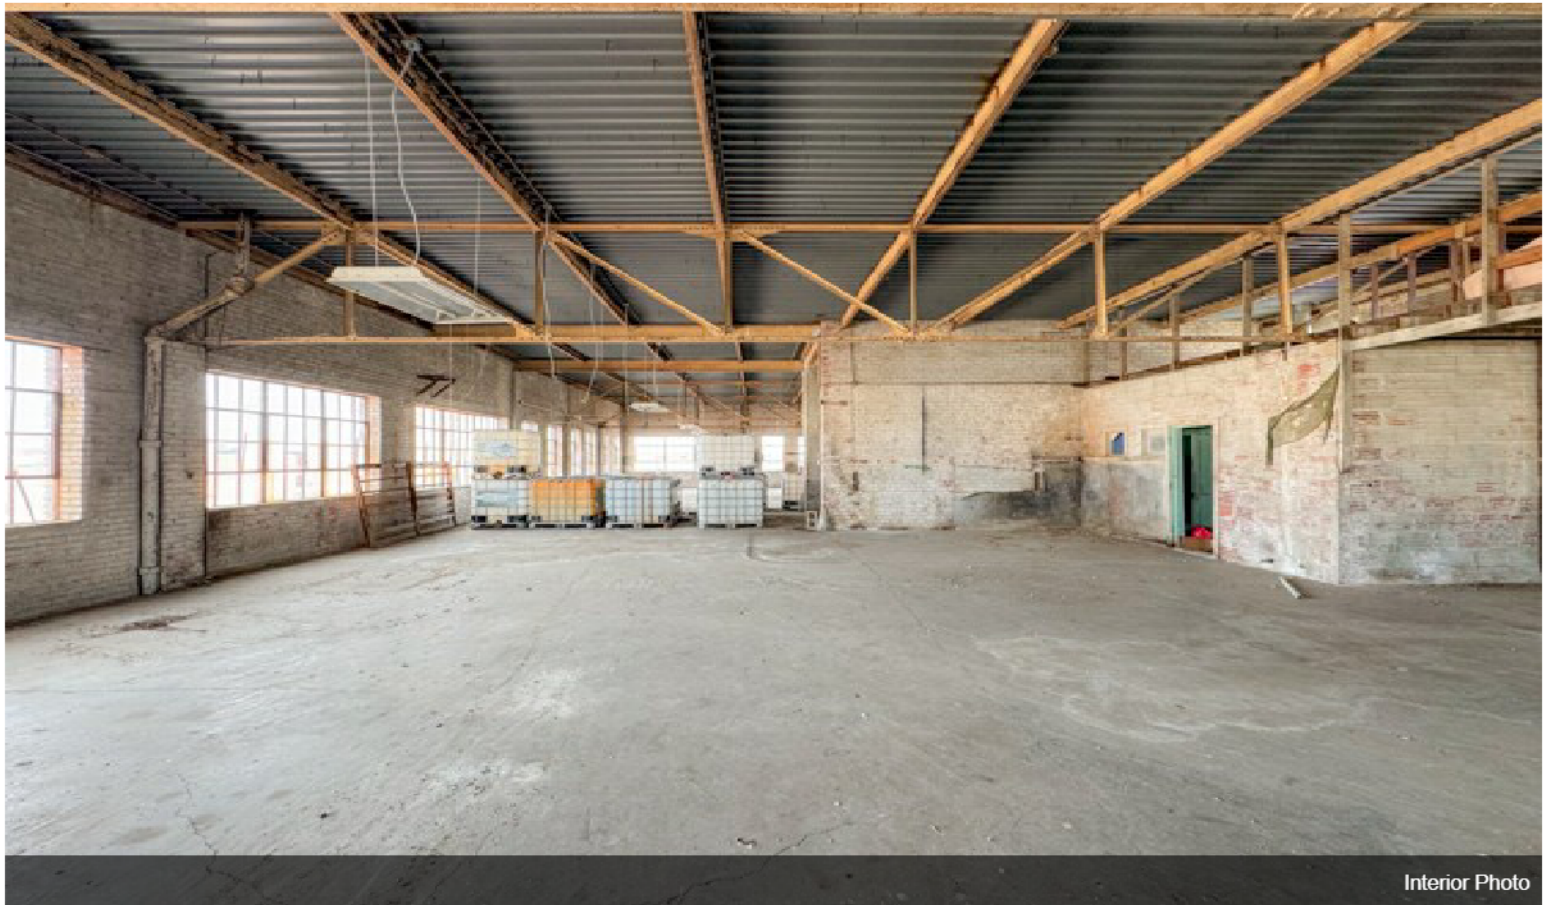

Interior Photo