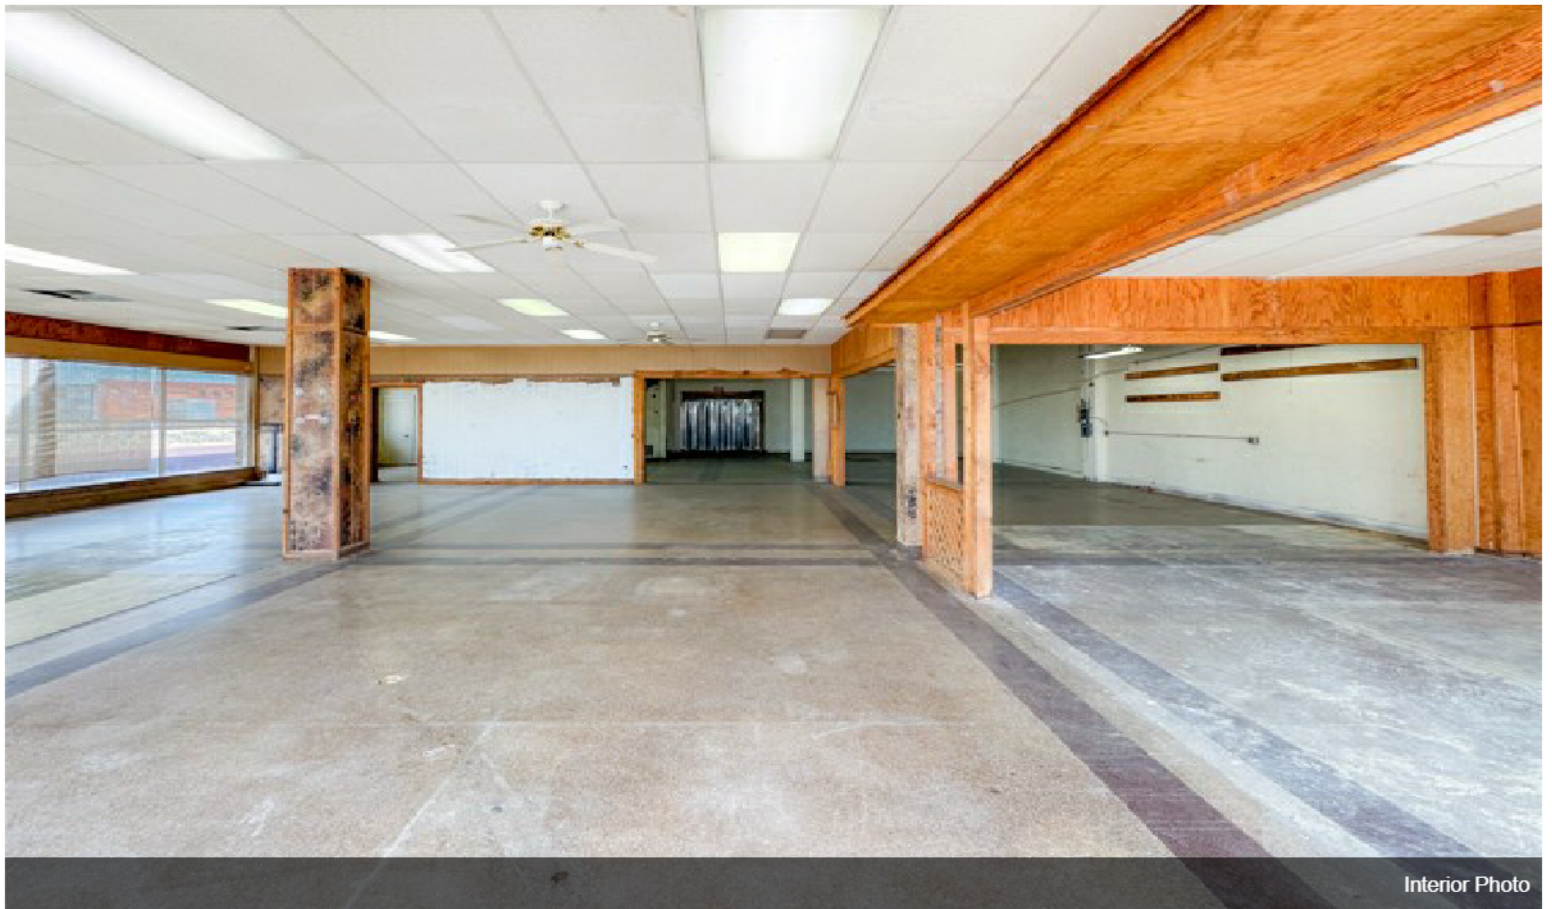

200 W Grand Ave

\$250,000

Introducing a prime commercial property in the heart of the downtown area. This expansive 14,000 square foot (MOL) building, strategically situated on a sought-after corner lot, offers unparalleled visibility and accessibility for your business ventures. The open, versatile spaces within make it an ideal location for a variety of uses, including retail establishments, professional offices, warehousing, and more.

Key features of the property include:

- A car elevator, enhancing functionality and ease of access.
- Two overhead garage doors, perfect for loading and unloading goods.
- Fireproof construction with durable metal and brick exterior, ensuring both safety and longevity.

- Corner Lot
- 14,000 SF mol Building
- Downtown
- Car Elevator
- 2 Overhead Garage Doors

Price:	\$250,000
Property Type:	Industrial
Property Subtype:	Warehouse
Building Class:	C
Sale Type:	Investment
Lot Size:	0.16 AC
Rentable Building Area:	14,000 SF
Rentable Building Area:	14,000 SF
Sale Conditions:	Building in Shell Condition
No. Stories:	2
Year Built:	1927
Tenancy:	Single
Parking Ratio:	0.42/1,000 SF
Clear Ceiling Height:	12 FT
No. Drive In / Grade-Level Doors:	2

Interior Photo

Interior Photo

Property Photos

Interior Photo

Interior Photo

Property Photos

Interior Photo

Interior Photo