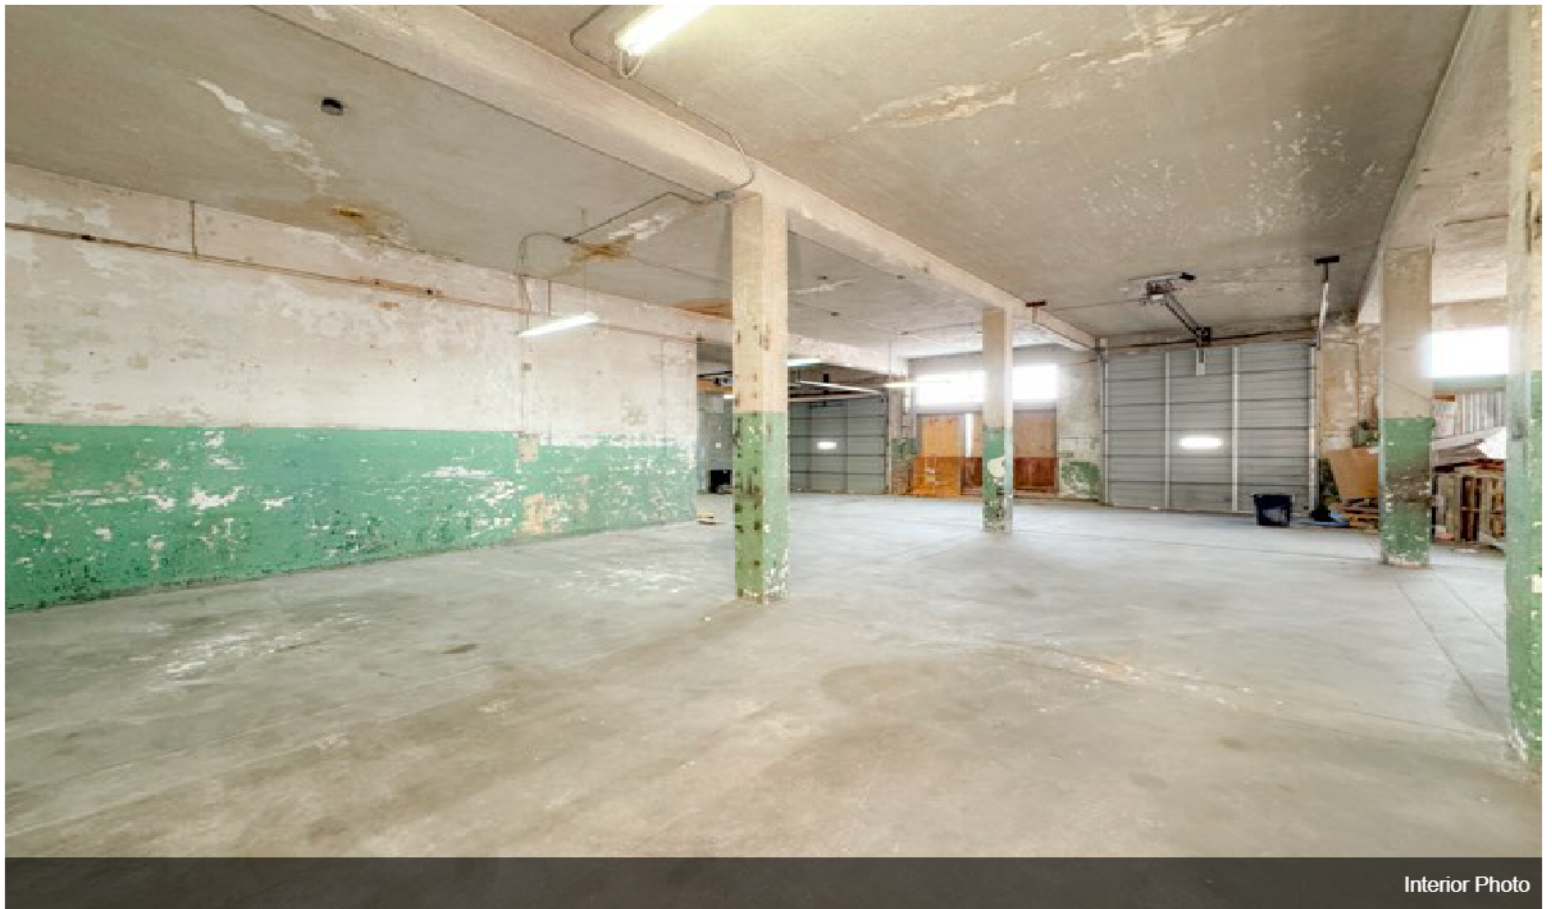

200 W Grand Ave

\$250,000

Introducing a prime commercial property in the heart of the downtown area. This expansive 14,000 square foot (MOL) building, strategically situated on a sought-after corner lot, offers unparalleled visibility and accessibility for your business ventures. The open, versatile spaces within make it an ideal location for a variety of uses, including retail establishments, professional offices, warehousing, and more.

Key features of the property include:

- A car elevator, enhancing functionality and ease of access.
- Two overhead garage doors, perfect for loading and unloading goods.
- Fireproof construction with durable metal and brick exterior, ensuring both safety and longevity.

- Corner Lot
- 14,000 SF mol Building
- Downtown
- Car Elevator
- 2 Overhead Garage Doors

Price:	\$250,000
Property Type:	Industrial
Property Subtype:	Warehouse
Building Class:	C
Sale Type:	Investment
Lot Size:	0.16 AC
Rentable Building Area:	14,000 SF
Rentable Building Area:	14,000 SF
Sale Conditions:	Building in Shell Condition
No. Stories:	2
Year Built:	1927
Tenancy:	Single
Parking Ratio:	0.42/1,000 SF
Clear Ceiling Height:	12 FT
No. Drive In / Grade-Level Doors:	2

Property Photos

Interior Photo

Interior Photo

Property Photos

Interior Photo

Interior Photo

Property Photos

Interior Photo