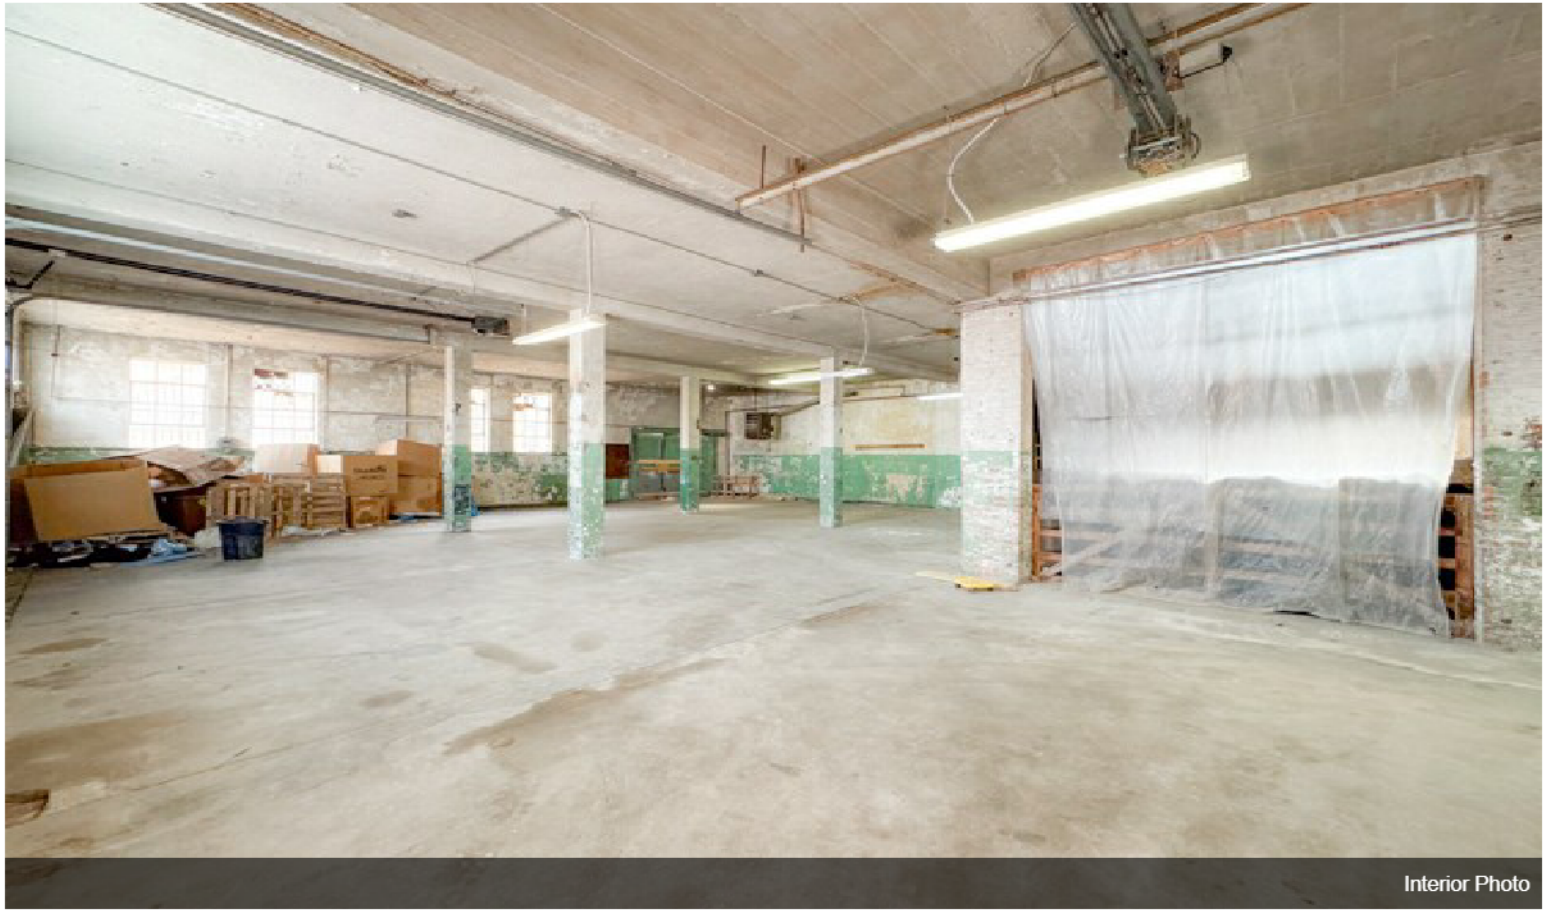

200 W Grand Ave

\$250,000

Introducing a prime commercial property in the heart of the downtown area. This expansive 14,000 square foot (MOL) building, strategically situated on a sought-after corner lot, offers unparalleled visibility and accessibility for your business ventures. The open, versatile spaces within make it an ideal location for a variety of uses, including retail establishments, professional offices, warehousing, and more.

Key features of the property include:

- A car elevator, enhancing functionality and ease of access.
- Two overhead garage doors, perfect for loading and unloading goods.
- Fireproof construction with durable metal and brick exterior, ensuring both safety and longevity.

- Corner Lot
- 14,000 SF mol Building
- Downtown
- Car Elevator
- 2 Overhead Garage Doors

Price:	\$250,000
Property Type:	Industrial
Property Subtype:	Warehouse
Building Class:	C
Sale Type:	Investment
Lot Size:	0.16 AC
Rentable Building Area:	14,000 SF
Rentable Building Area:	14,000 SF
Sale Conditions:	Building in Shell Condition
No. Stories:	2
Year Built:	1927
Tenancy:	Single
Parking Ratio:	0.42/1,000 SF
Clear Ceiling Height:	12 FT
No. Drive In / Grade-Level Doors:	2

Property Photos

Interior Photo

Interior Photo

Property Photos

Interior Photo

Interior Photo

Property Photos

Interior Photo