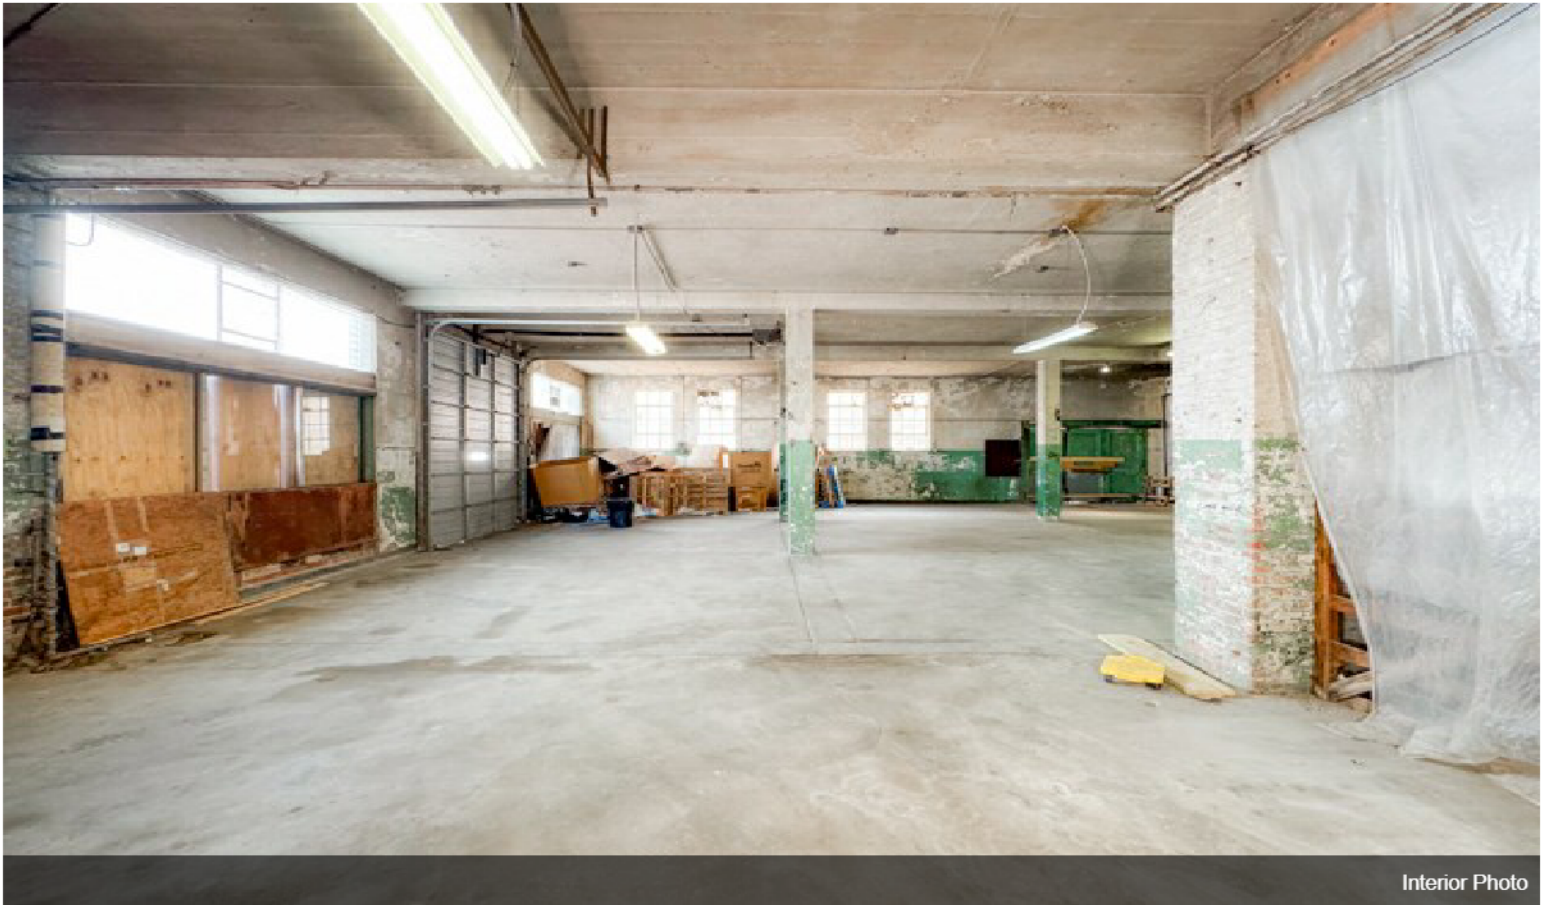

200 W Grand Ave

\$250,000

Introducing a prime commercial property in the heart of the downtown area. This expansive 14,000 square foot (MOL) building, strategically situated on a sought-after corner lot, offers unparalleled visibility and accessibility for your business ventures. The open, versatile spaces within make it an ideal location for a variety of uses, including retail establishments, professional offices, warehousing, and more.

Key features of the property include:

- A car elevator, enhancing functionality and ease of access.
- Two overhead garage doors, perfect for loading and unloading goods.
- Fireproof construction with durable metal and brick exterior, ensuring both safety and longevity.

- Corner Lot
- 14,000 SF mol Building
- Downtown
- Car Elevator
- 2 Overhead Garage Doors

Price:	\$250,000
Property Type:	Industrial
Property Subtype:	Warehouse
Building Class:	C
Sale Type:	Investment
Lot Size:	0.16 AC
Rentable Building Area:	14,000 SF
Rentable Building Area:	14,000 SF
Sale Conditions:	Building in Shell Condition
No. Stories:	2
Year Built:	1927
Tenancy:	Single
Parking Ratio:	0.42/1,000 SF
Clear Ceiling Height:	12 FT
No. Drive In / Grade-Level Doors:	2

Property Photos

Interior Photo

Interior Photo

Property Photos

Interior Photo

Interior Photo

Property Photos

Interior Photo