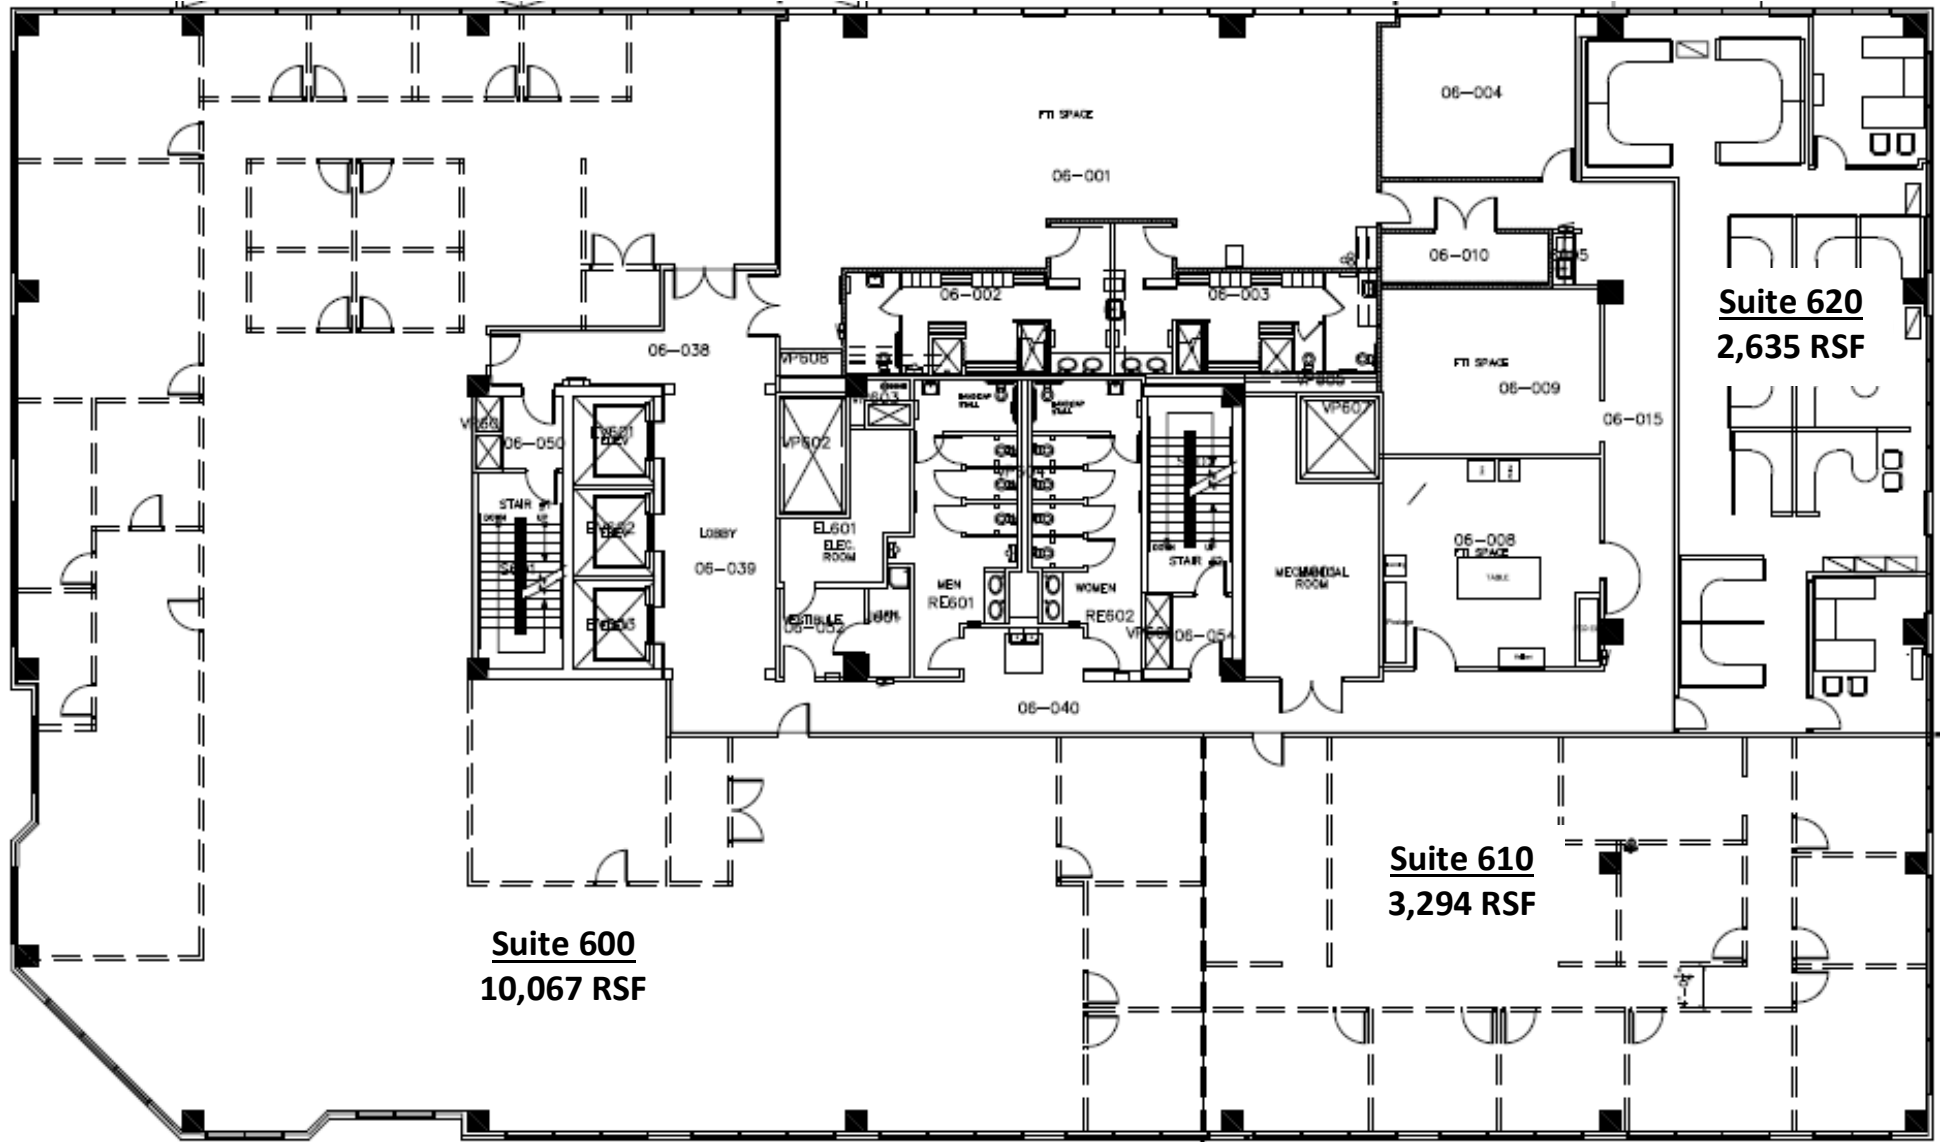

300 LAS OLAS PLACE
300 SE Second Street, Fort Lauderdale, FL 33301

Suite 600
10,067 RSF

Suite 610
3,294 RSF

Suite 620
2,635 RSF

- “ Suite 600: 10,067 RSF
- “ Suite 610: 3,294 RSF
- “ Suite 620: 2,635 RSF

15,996 RSF Contiguous Available
(Entire Floor)