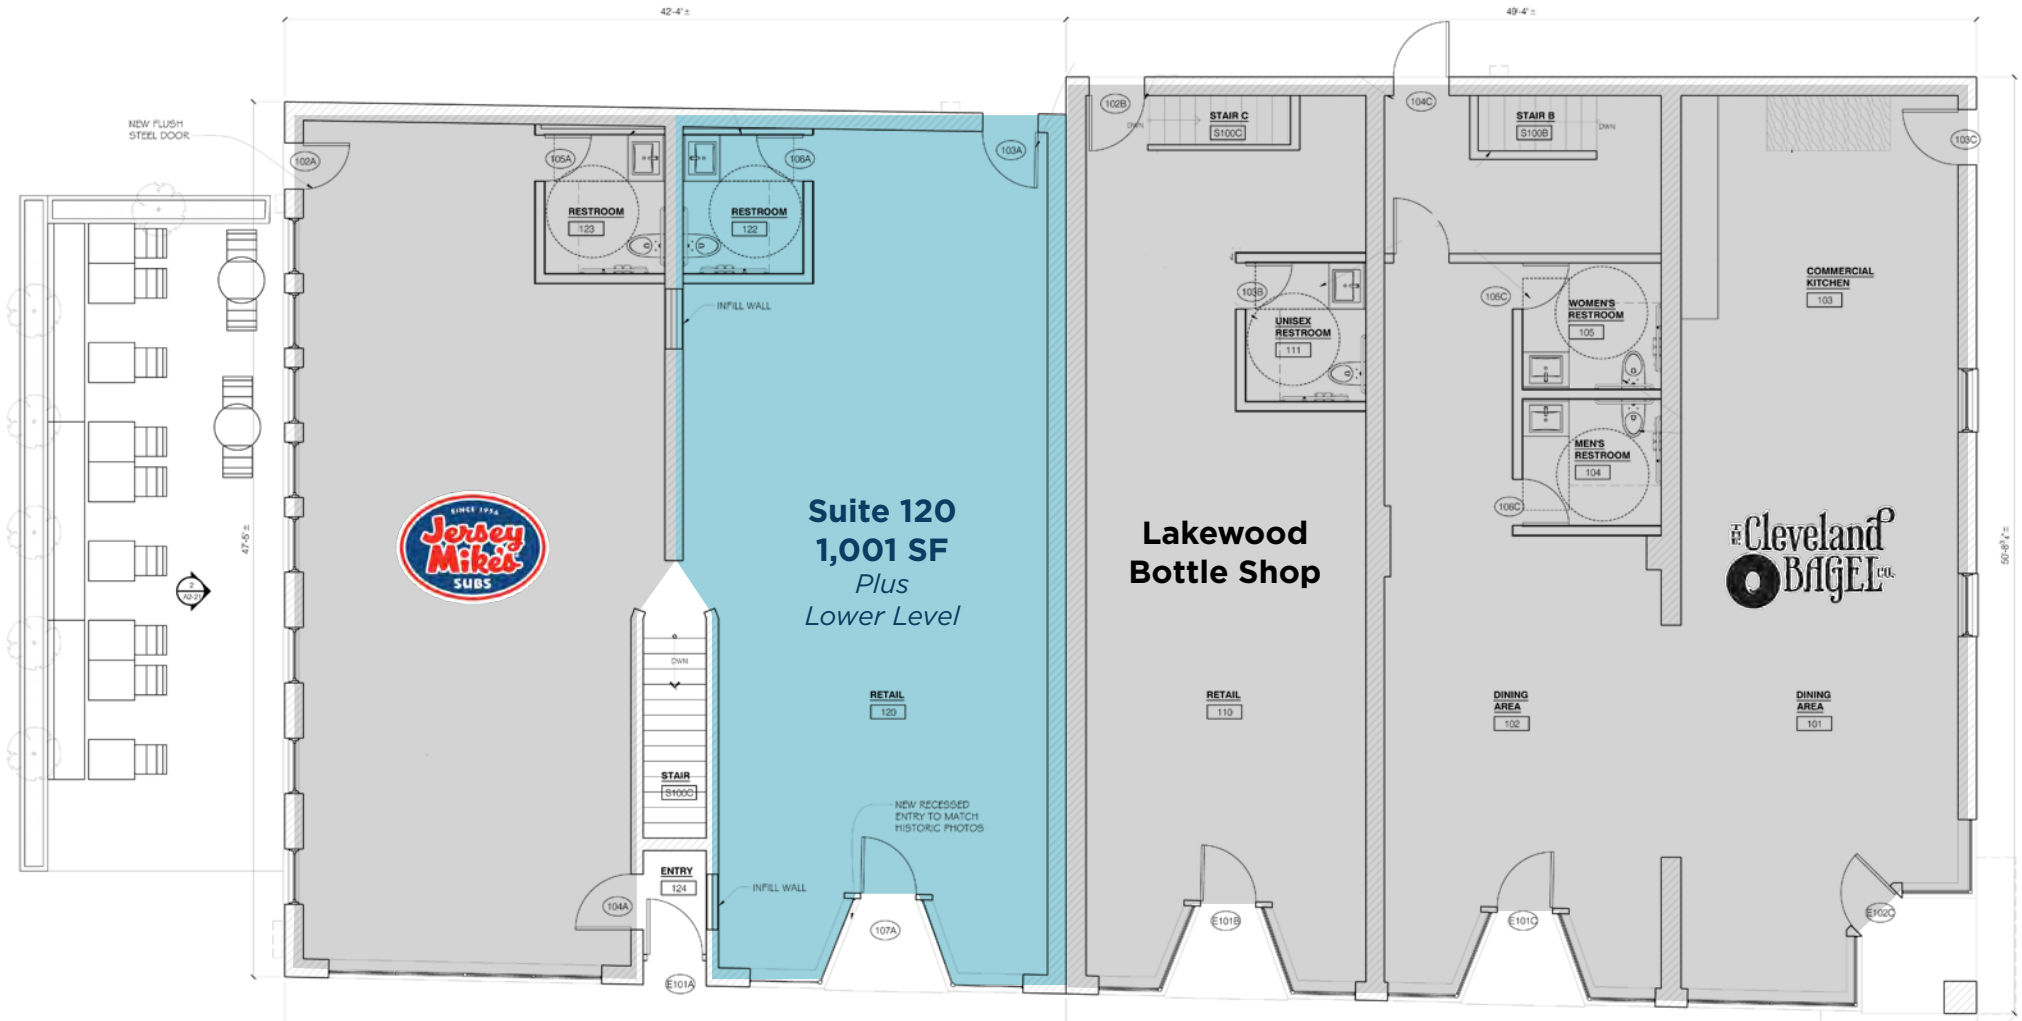

Address	Suite	SF	Lease Rate	Type
16306	Suite 120	1,001 SF	\$25.00/SF NNN	Retail
16400	Suite 104	573 SF	\$22.50/SF MG	Office
16400	Suite 110	3,732 SF	\$22.50/SF MG	Retail/Office

Zero waste certified

# Site Plan

# First Floor