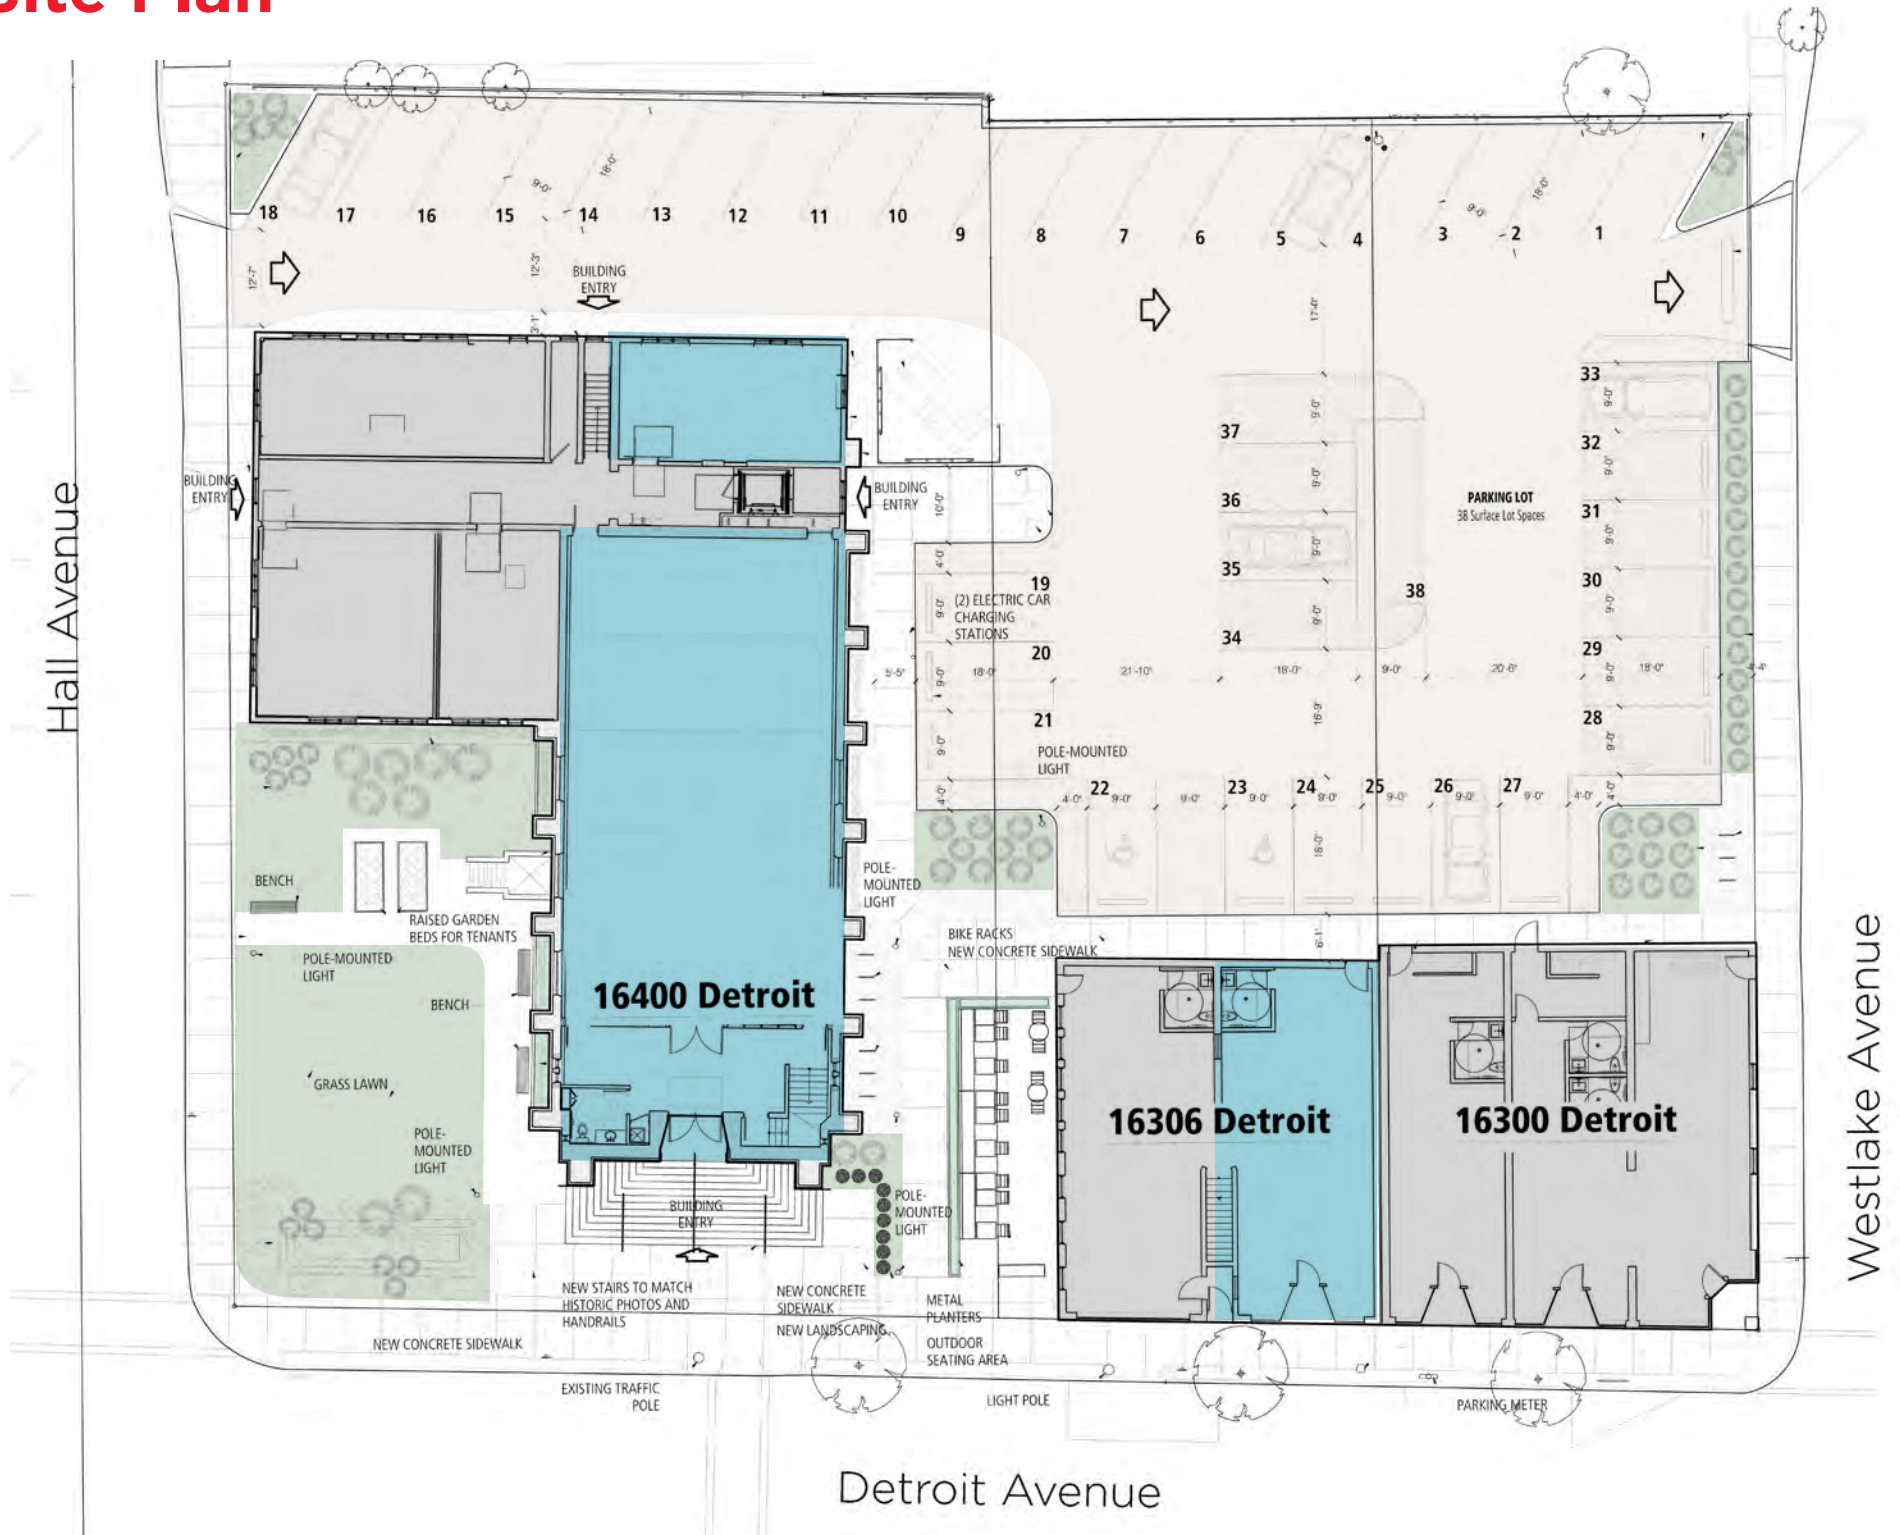

# Premier Mixed-Use Redevelopment

16300 - 16400 Detroit Avenue, Lakewood, Ohio 44107

# 16300 - 16400 Detroit Ave

- Lakewood's premier mixed-use redevelopment
- Retail and office space for lease
- Outdoor green space and patio
- Free surface & street parking, and electric car charging stations
- Retail delivered in whitebox condition
- Exterior façade signage

# Site Plan