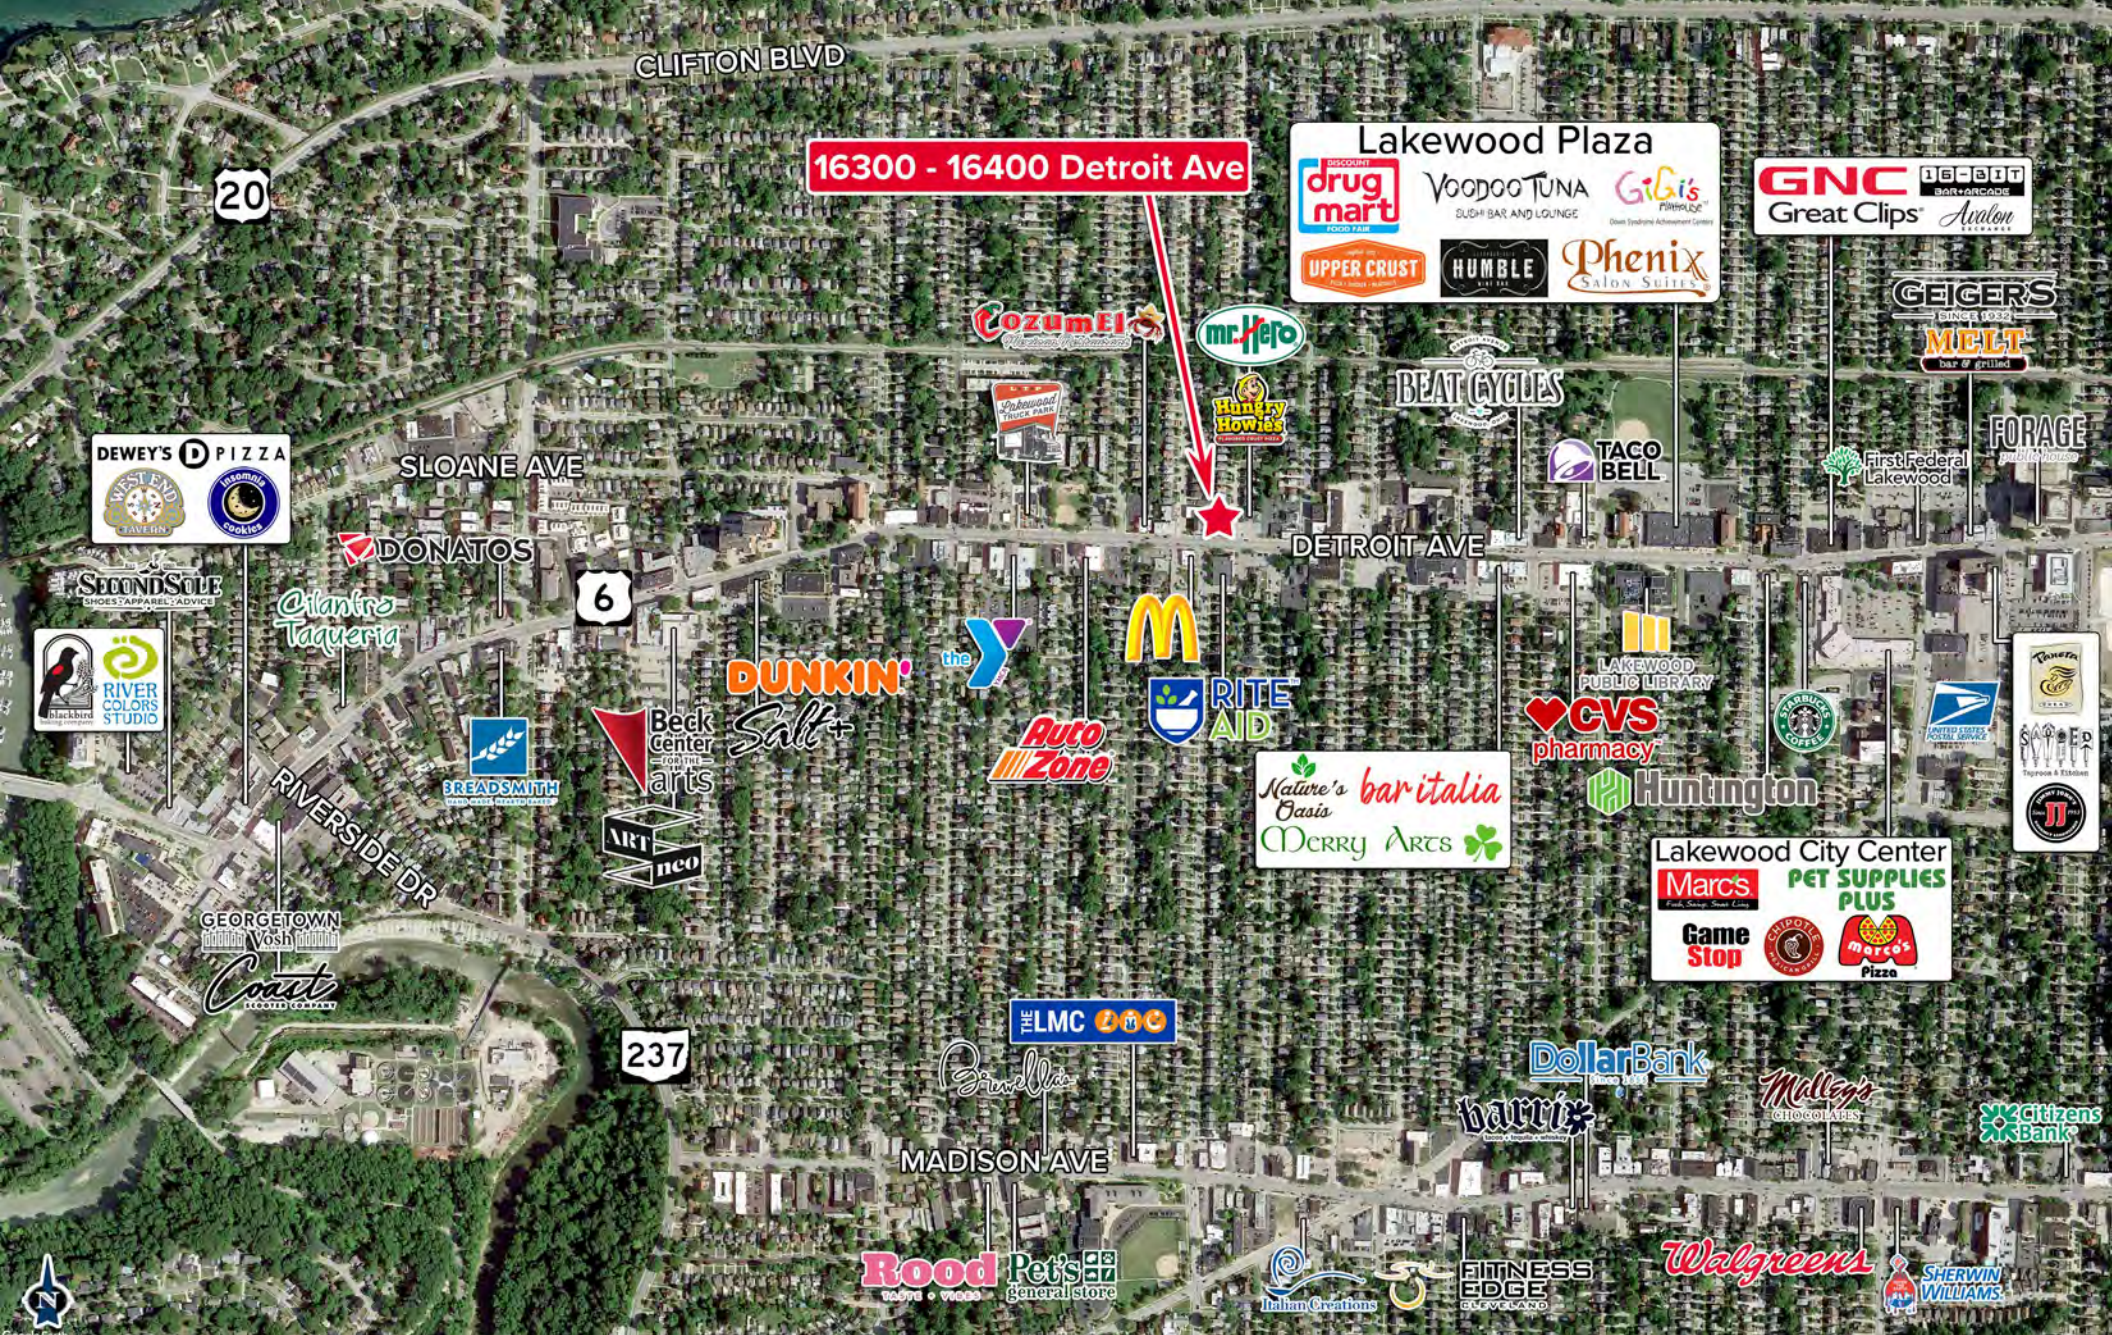

16300 - 16400 Detroit Ave

Lakewood Plaza

DISCOUNT **drug mart** FOOD FARE

VOODOO TUNA SUSHI BAR AND LOUNGE

Gibi's FISHHOUSE

UPPER CRUST HUMBLY HILL

Phenix SALON SUITES

GNC 1688888

Great Clips

Avalon

GEIGERS SINCE 1932

MELT bar & grill

FORAGE and BROS

First Federal Lakewood

DEWEY'S PIZZA

WEST END TRAVE HIN

TRASMARCO PIZZERIA

DONATOS

Qilantro Taqueria

RIVER COLORS STUDIO

blackbird

SECONDSOLE SHOES APPAREL ADVICE

BREADSMITH BAKERY

Beck Center FOR THE arts

ART neo

DUNKIN' Salt+

the Y

Auto Zone

McDonald's

RITE AID

Nature's Oasis bar italia

MERRY ARTS

CVS pharmacy

Huntington

STARBUCKS COFFEE

UNITED STATES POSTAL SERVICE

TRAVELER

SAVED T-shirts & Etc.

Lakewood City Center

Marc's PET SUPPLIES PLUS

Game Stop

CHIPPERS

Marc's PIZZA

THE LMC

Brinella

MADISON AVE

Bood Pet's general store

Italian Creations

FITNESS EDGE CLEVELAND

DollarBank

harris

Melloy's CHOCOLATES

Citizens Bank

Walgreens

SHERWIN WILLIAMS

CONNOR REDMAN
Vice President
credman@crescorealestate.com
+1 216 525 1493

6100 Rockside Woods Blvd, Suite 200
Cleveland, Ohio 44131
Main +1 216 520 1200
crescorealestate.com

CUSHMAN & WAKEFIELD

CRESCO Real Estate

SCALISH CONSTRUCTION

Independently Owned and Operated / A Member of the Cushman & Wakefield Alliance
Cushman & Wakefield Copyright 2023. No warranty or representation, express or implied, is made to the accuracy or completeness of the information contained herein, and same is submitted subject to errors, omissions, change of price, rental or other conditions, withdrawal without notice, and to any special listing conditions imposed by the property owner(s). As applicable, we make no representation as to the condition of the property (or properties) in question. A licensee at Cushman & Wakefield | CRESCO may have an interest in the client entity offering this property for sale.