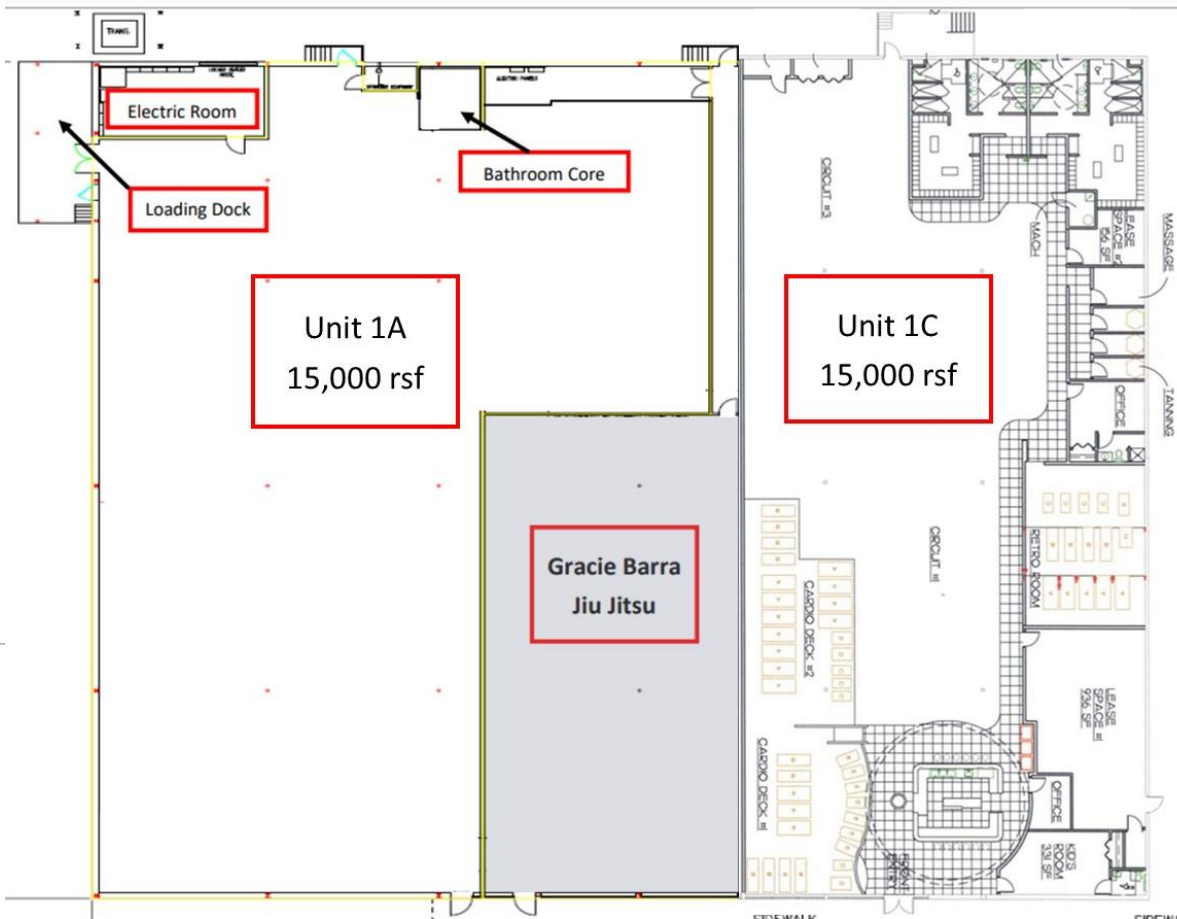

# Princeton Marketplace 4437 ROUTE 27, PRINCETON

Up to 30,000 rsf retail endcap with loading dock

**Ryan E. Tiger**  
Punia Company, LLC  
t } 973.758.1940 x103 c } 973.699.7714  
e } [rtiger@puniacompany.com](mailto:rtiger@puniacompany.com)