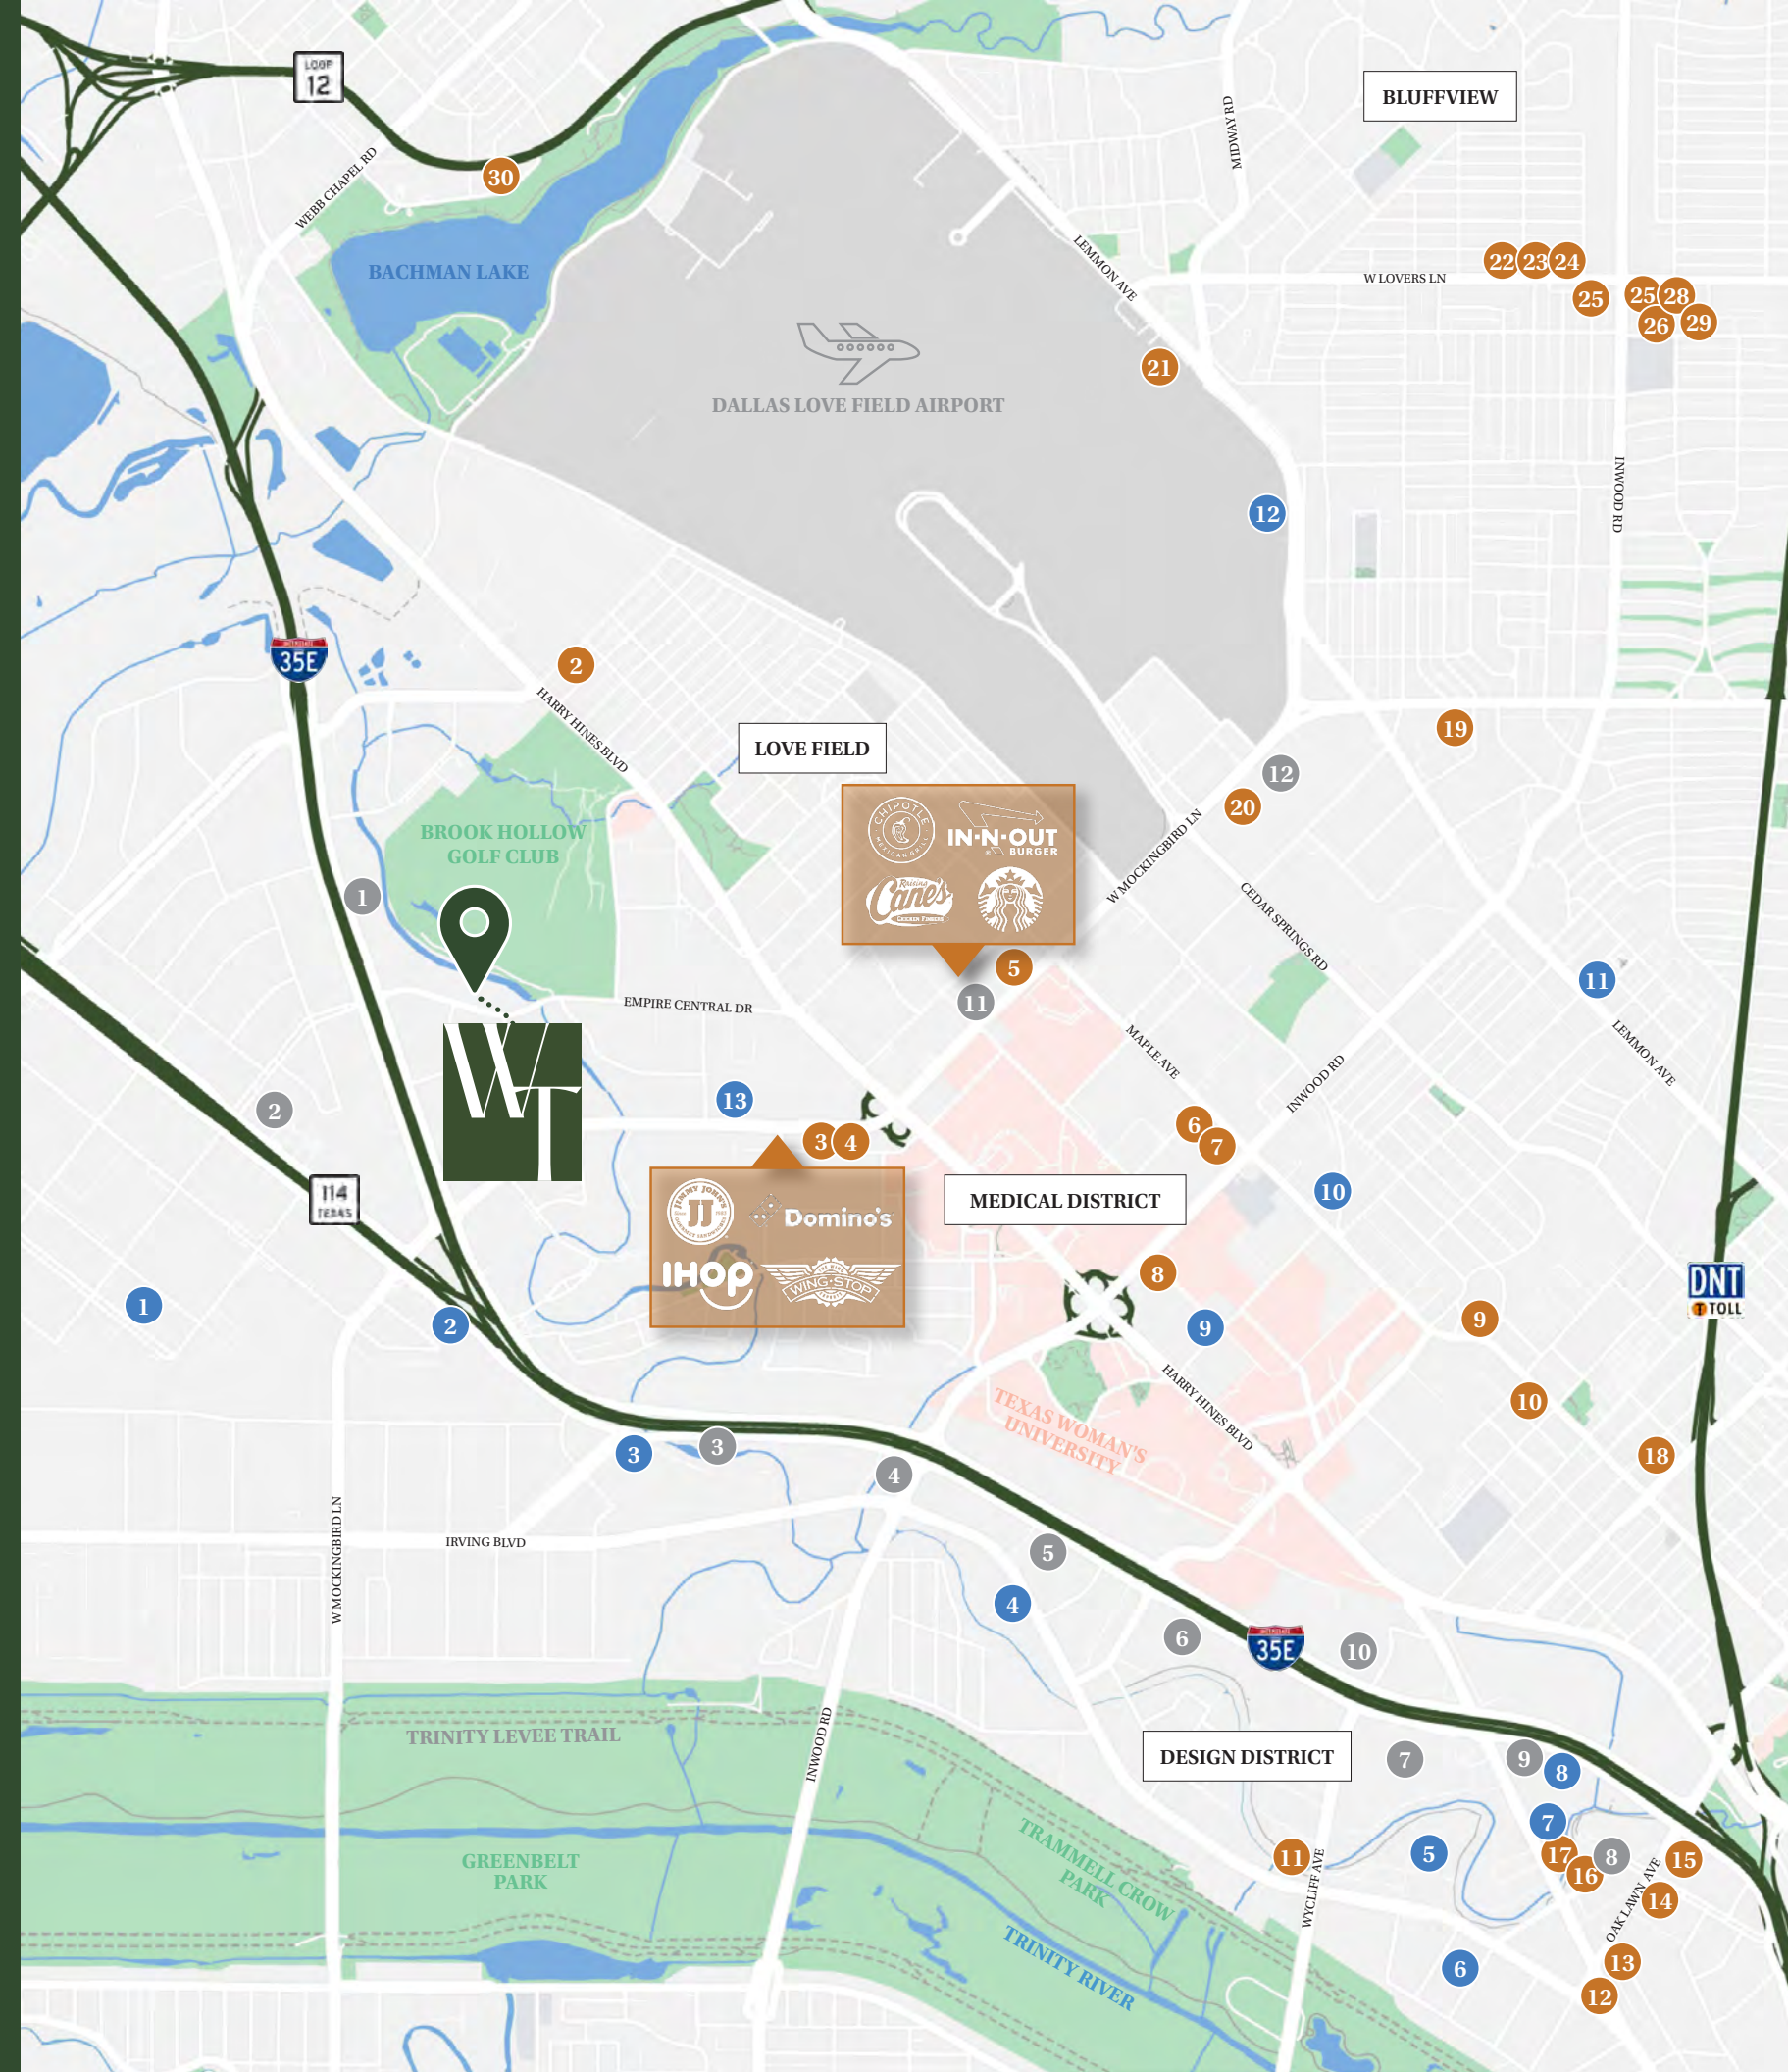

GRAB & GO

40-PERSON CONFERENCE CENTER

MOVE-IN READY SPEC SUITES

NEARBY AMENITIES

RESTAURANTS

1. Derby Restaurant Dallas
2. Dunston's Steakhouse
3. Smokey John's Bar-B-Que & Home Cooking
4. Blue's Burgers
5. Texadelphia
6. Maple Landing
7. Social Pie
8. Sonny Bryan's Smokehouse
9. Maple & Motor
10. Ojeda's
11. Slow Bone BBQ
12. Town Hearth
13. The Charles
14. Carbone
15. Delucca Gaucho Pizza & Wine
16. The Mexican
17. Rodeo Goat
18. Oishii Sushi
19. Fuzzy's Taco Shop
20. Heim Barbecue
21. On Rotation Brewery & Kitchen
22. José
23. Drake's Hollywood
24. Neighborhood Services
25. Lovers Seafood & Market
26. Mesero
27. Rise Soufflé
28. Flower Child
29. Bread Winners Cafe & Bakery
30. Tipico's

HOTELS

1. Wingate by Wyndham
2. La Quinta Inn & Suites by Wyndham
3. Hampton Inn & Suites
4. Comfort Inn & Suites
5. Embassy Suites by Hilton
6. Dallas Marriott Suites
7. Hilton Anatole
8. Virgin Hotels Dallas
9. Sheraton Suites
10. Renaissance Dallas Hotel
11. Aloft
12. DoubleTree by Hilton

TO DO

1. New Artisan Distillery
2. Outfit Brewing
3. Community Beer Co.
4. Cidercade Dallas
5. Peticolas Brewing Company Taproom
6. Bowlounge
7. Ferris Wheelers Backyard and BBQ
8. Medieval Times Dinner & Tournament
9. The Grapevine Bar
10. Celestial Beerworks
11. The Ivy Tavern
12. Frontiers of Flight Museum
13. DFW Gun Range and Academy
14. Trinity Levee Trail
15. Greenbelt Park
16. Trammell Crow Park

PREMIER LOCATION NEAR LOVE FIELD & THE MEDICAL DISTRICT

Conveniently placed between Love Field and Dallas' Southwestern Medical District, Woodview Tower provides close proximity and seamless accessibility to the city's most prominent neighborhoods, airports, and well-known destinations.