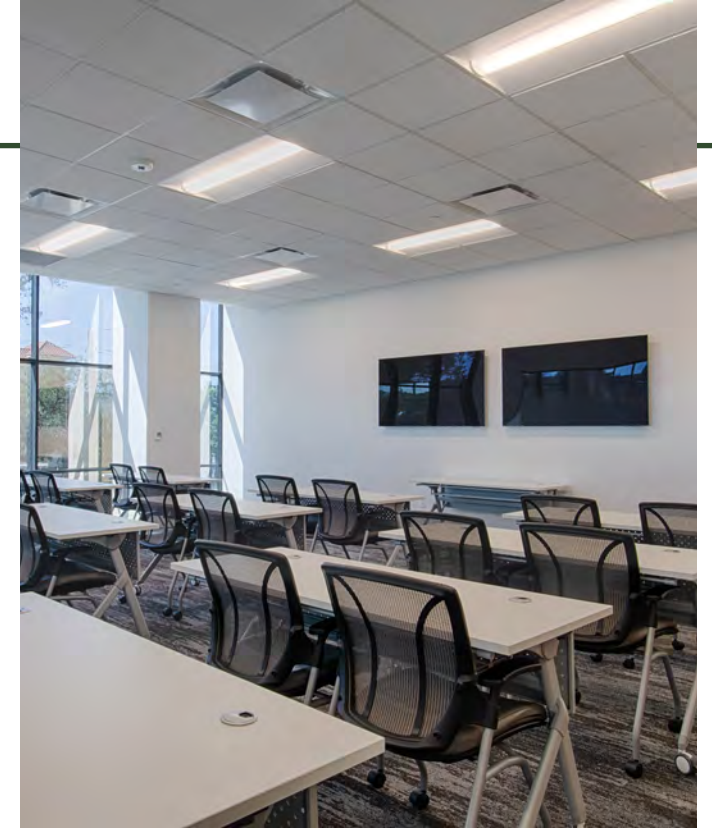

GRAB & GO