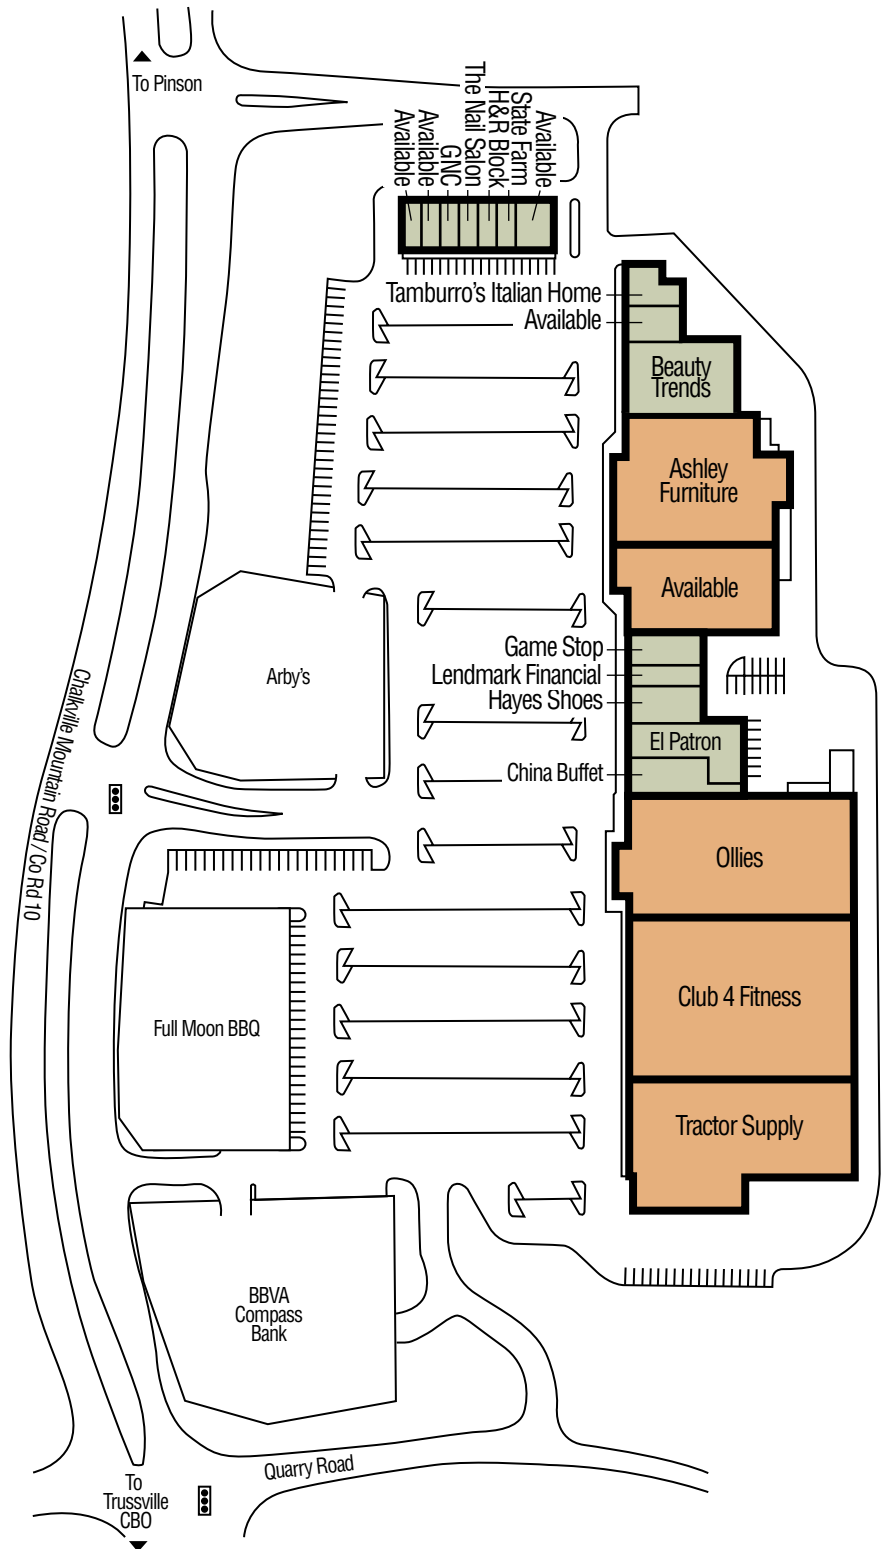

Trussville Shopping Center

Trussville, Alabama

ARONOV

The Project

5980 Chalkville Mountain Rd
Ashley Furniture, Club 4
Fitness, Ollies, Tractor Supply,
Specialty Shops

Total Square Feet **165,641**

The Market

Total Trade
Area Population **369,879**
Average Household
Income **\$88,908**

3500 Eastern Boulevard
Montgomery, AL 36116
www.aronov.com
tel 334-277-1000
fax 334-272-0747

The Center

Trussville Shopping Center

Trussville, Alabama

Location

Chalkville Mountain Road,
Trussville, Alabama

For Leasing Information
Contact Gary Jones
334-277-1000 ext. 450
gary.jones@aronov.com

- Located on Chalkville Mountain Road (County Road 10), where traffic counts exceed 39,969 vehicles per day.
- Trussville Shopping Center is centrally located in the city's growth corridor and is in close proximity to Interstate 59 and the Trussville Central Business District.
- I-59 Interchange at Chalkville Mountain Road boasts a traffic count of more than 52,160 vehicles per day.
- Adjacent to a Walmart SuperCenter, Sam's Club, Kohl's and other popular retailers.
- The center is the retail hub of northeast Birmingham which includes Irondale, Moody, Centerpoint, Clay and Huffman.