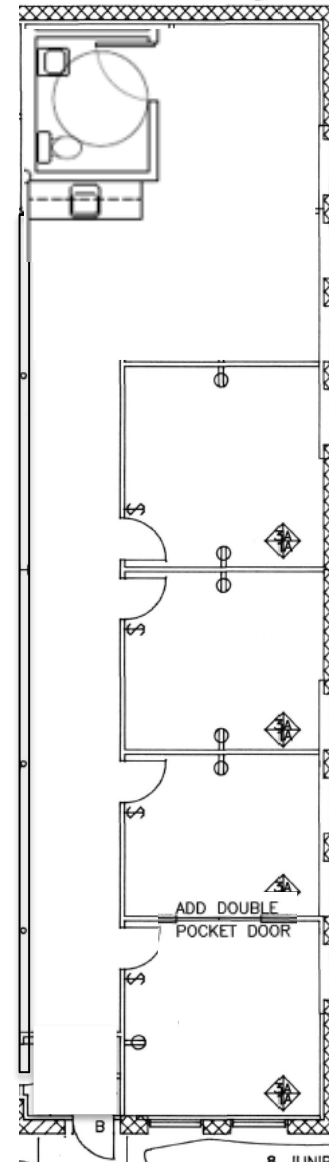

FOR LEASE

Clopper R&D Park
2-9 Metropolitan Court
Gaithersburg, MD 20877

2-9 Metropolitan Court