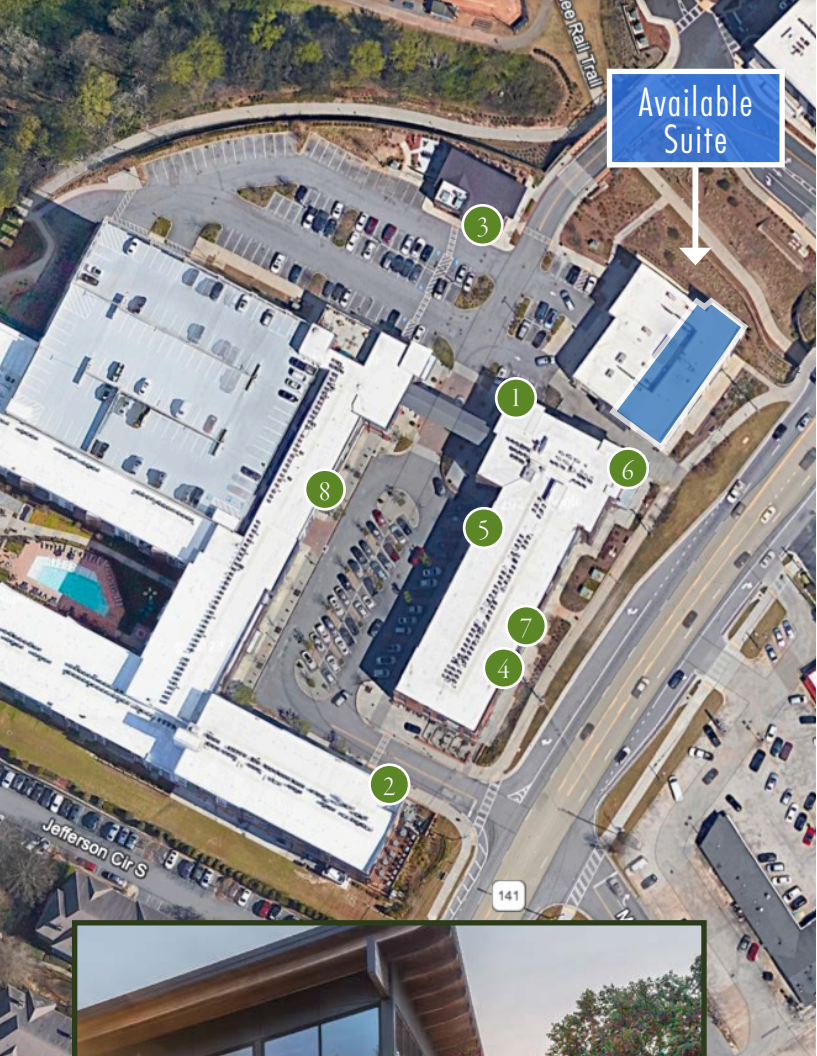

# PARKVIEW ON PEACHTREE

## CHAMBLEE'S NEIGHBORHOOD HUB

Parkview on Peachtree redefines the concept of mixed-use developments in the Southeast. It harmoniously integrates lush greenspace, mass transit, park and fitness trails into a dynamic fusion retail, office, and residential space. Parkview is an idyllic setting where residents, tenants, and visitors alike can immerse themselves in a perfect hub for retail therapy, culinary delights, and healthy living.