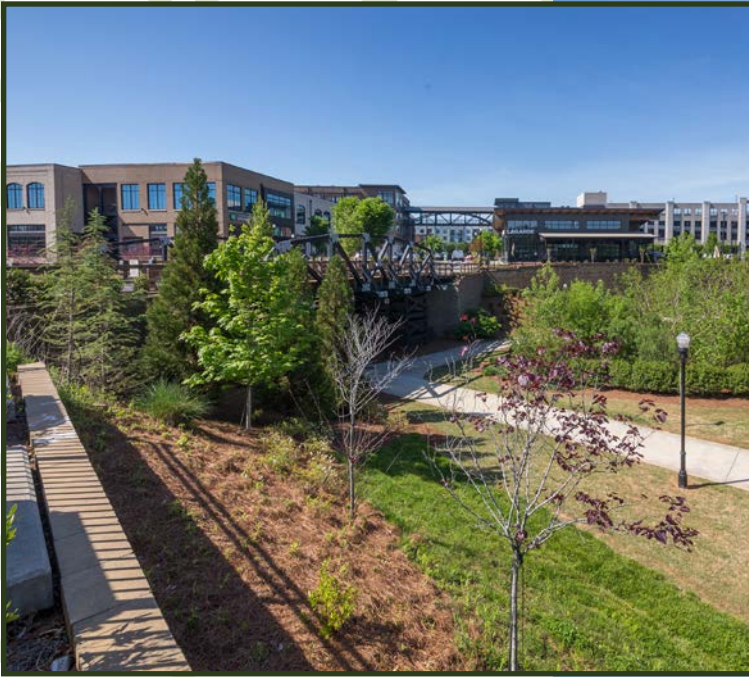

For leasing information please contact:

GLENN KOLKER | glenn.kolker@streamrealty.com | 404.962.8602

PRESTON MENNING | preston.menning@streamrealty.com | 404.962.8609

LAUREN SLAPPEY | lauren.slappsey@streamrealty.com | 404.962.8639

5080 Peachtree Blvd, Chamblee, GA 30341

STREAM

PARK VIEW
ON PEACHTREE