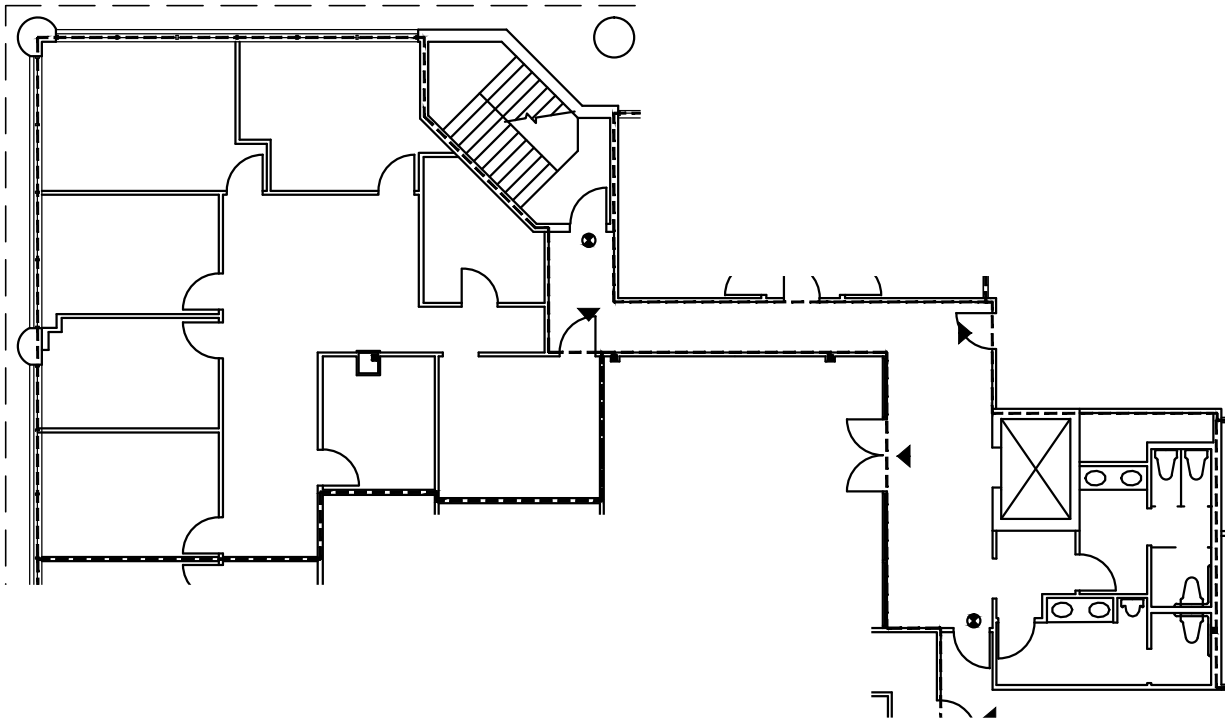

KEY PLAN—BUILDING 1506  
FOURTH FLOOR PLAN

① FOURTH FLOOR PLAN—SUITE 401  
SCALE\_1"=16'-0"

**SUMMIT GROVE**  
— OFFICE PARK —

**SUMMIT GROVE**  
**OFFICE PARK**

1510 KLONDIKE ROAD  
CONYERS, GEORGIA  
(770) 929-8995

BUILDING 1506

SUITE  
401