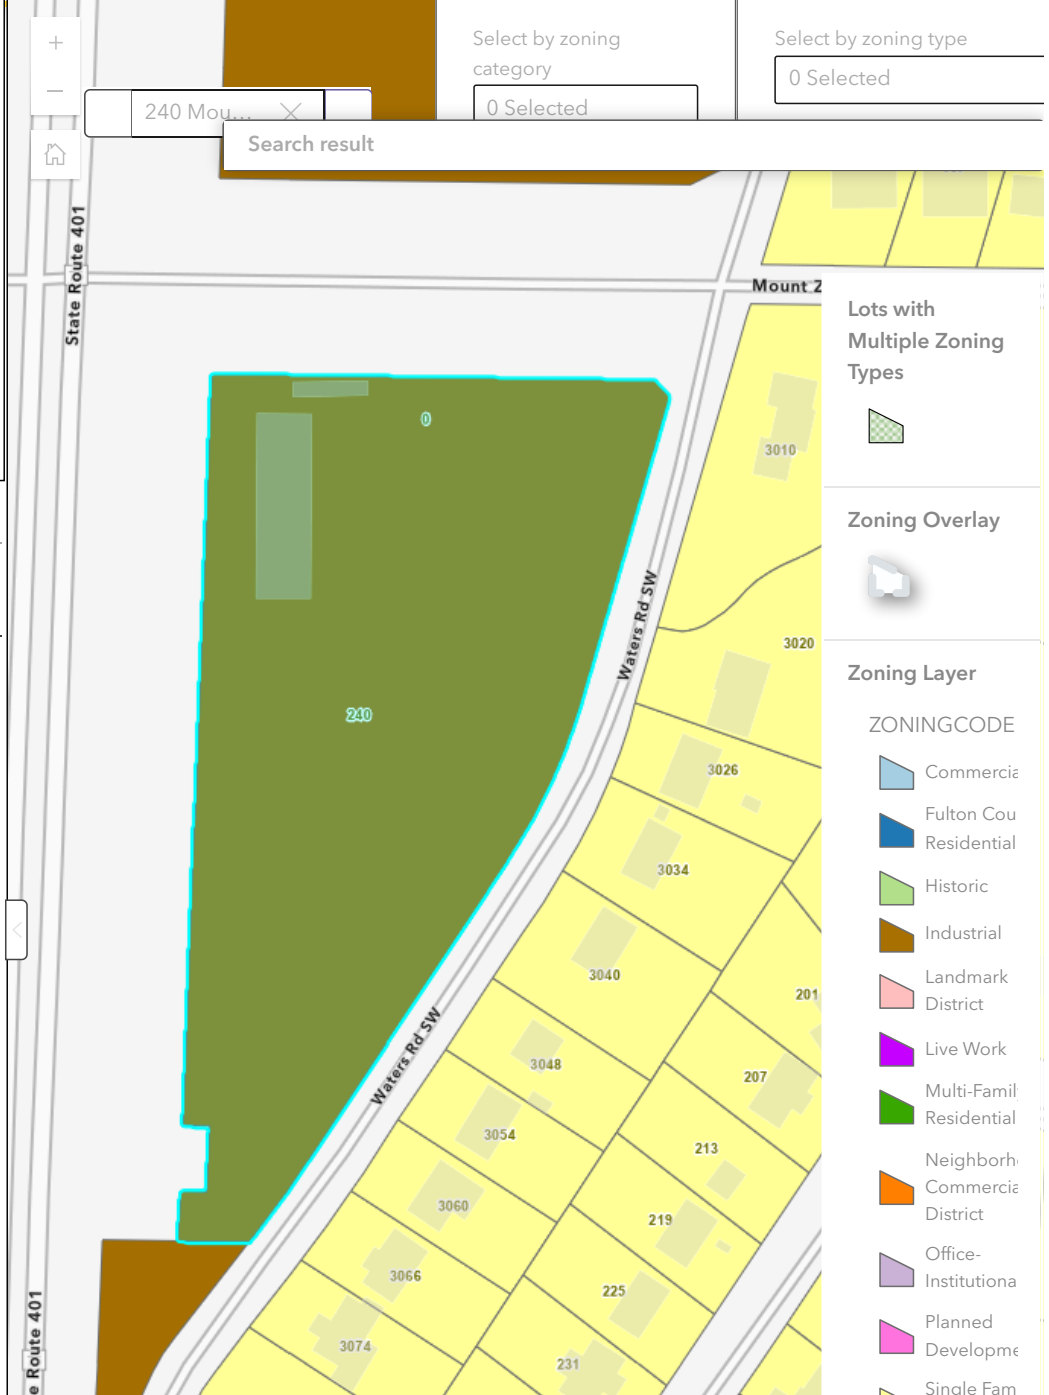

Official Zoning Map

Department of City Planning

Map Layers Basemap Gallery

Search for an address or click on the map to display zoning information. Turn on additional map layers in the top right corner. Zoom in to see address numbers.

Zoning: I-1

Zoning Classification	I-1
Zoning Description	View
Zoning Category	Industrial
CASEIN	
CASEOUT	
PIN	14 0067 LL056
SPI	
STATUS	Current
SUBAREA	
SUNRISE	1/1/1900, 12:00 AM
SUNSET	12/31/2999, 12:00 AM

Lots with Multiple Zoning Types

Zoning Overlay

Zoning Layer

ZONINGCODE

- Commercial
- Fulton Cou Residential
- Historic
- Industrial
- Landmark District
- Live Work
- Multi-Famil Residential
- Neighborh. Commercial District
- Office-Institutional
- Planned Developme
- Single Fam Residential
- Special Pub Interest