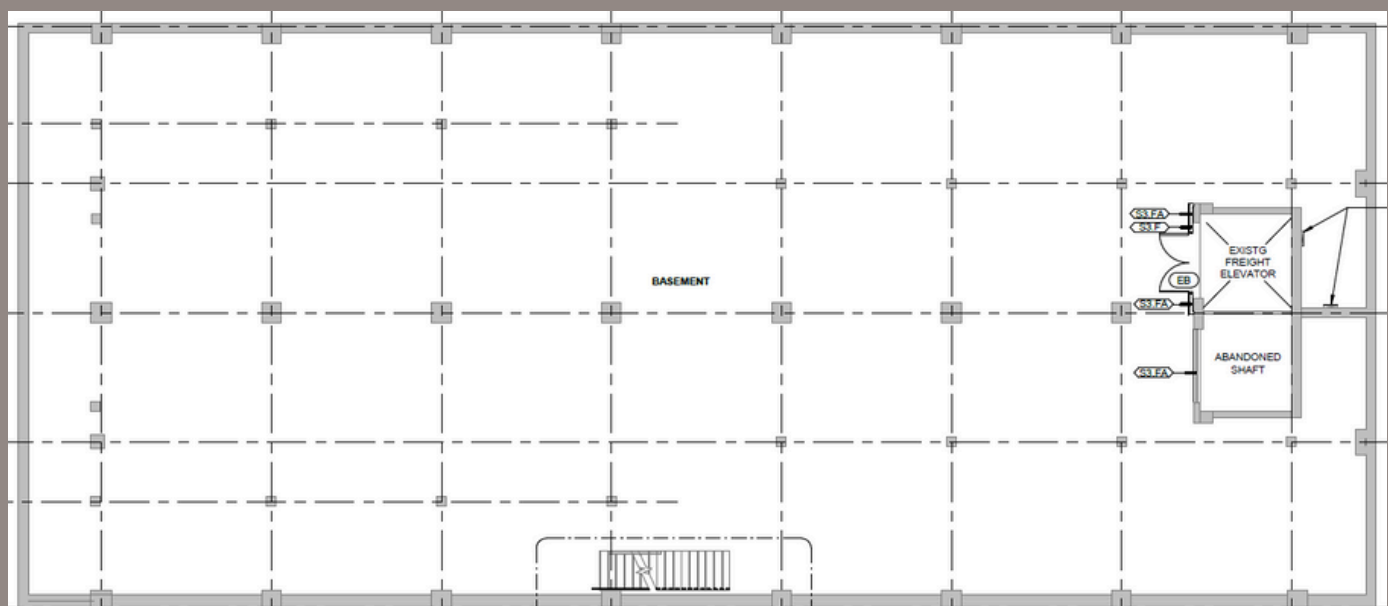

407 Grand Blvd.

AVAILABLE STORAGE SPACE FOR LEASE

- 8,250 SF Available
- Priced at \$6/SF, full service
- Access through stairs/ freight elevator
- Prefer 1 user rather than demising
- Available 2/1/2026
- Directly on streetcar line