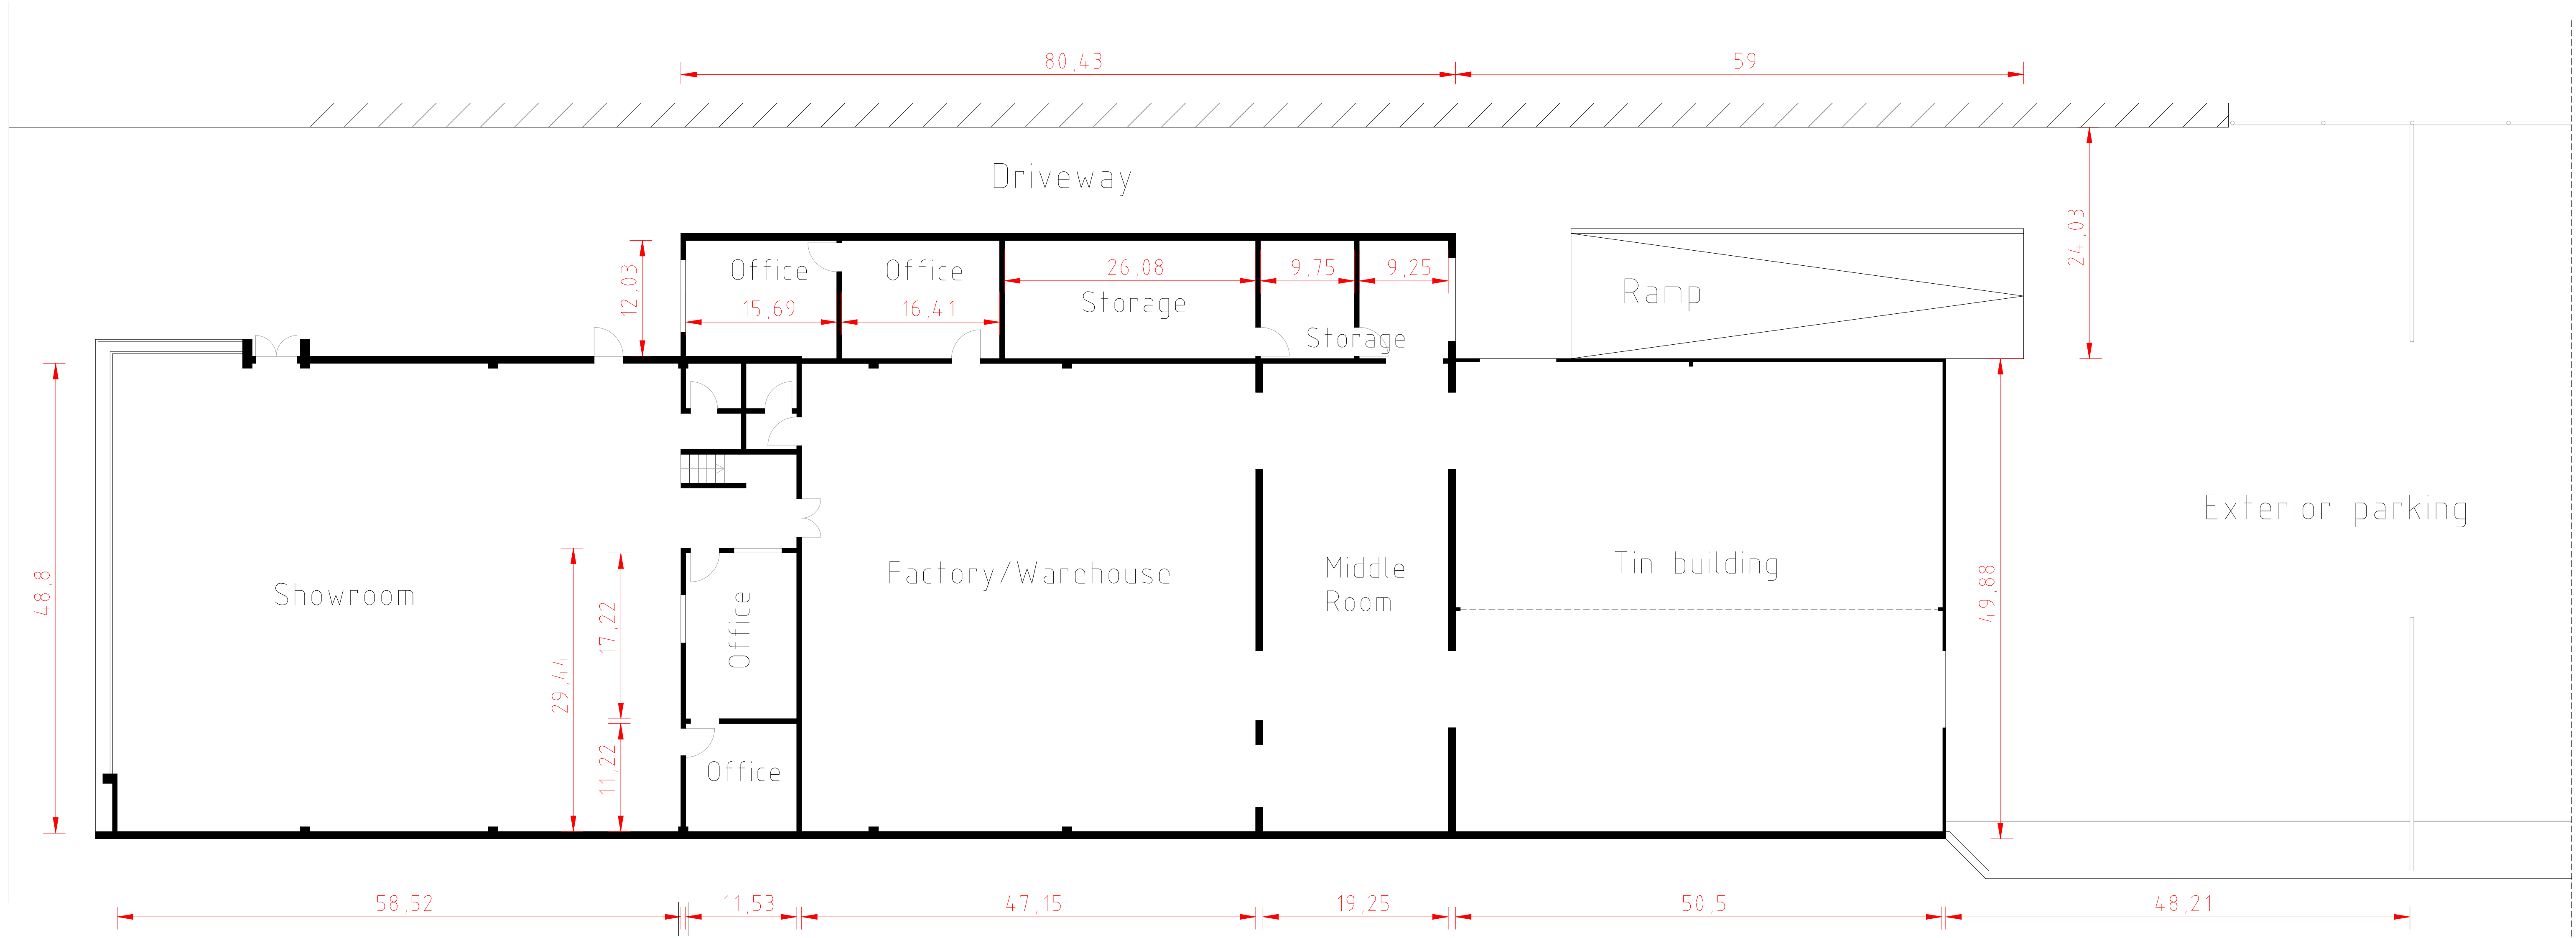

UPPER LEVEL

Harbor Bl

FIRST LEVEL

Site Plan: 1998 HARBOR BL - COSTA MESA, CA

SCALE:
Measurements are in feet