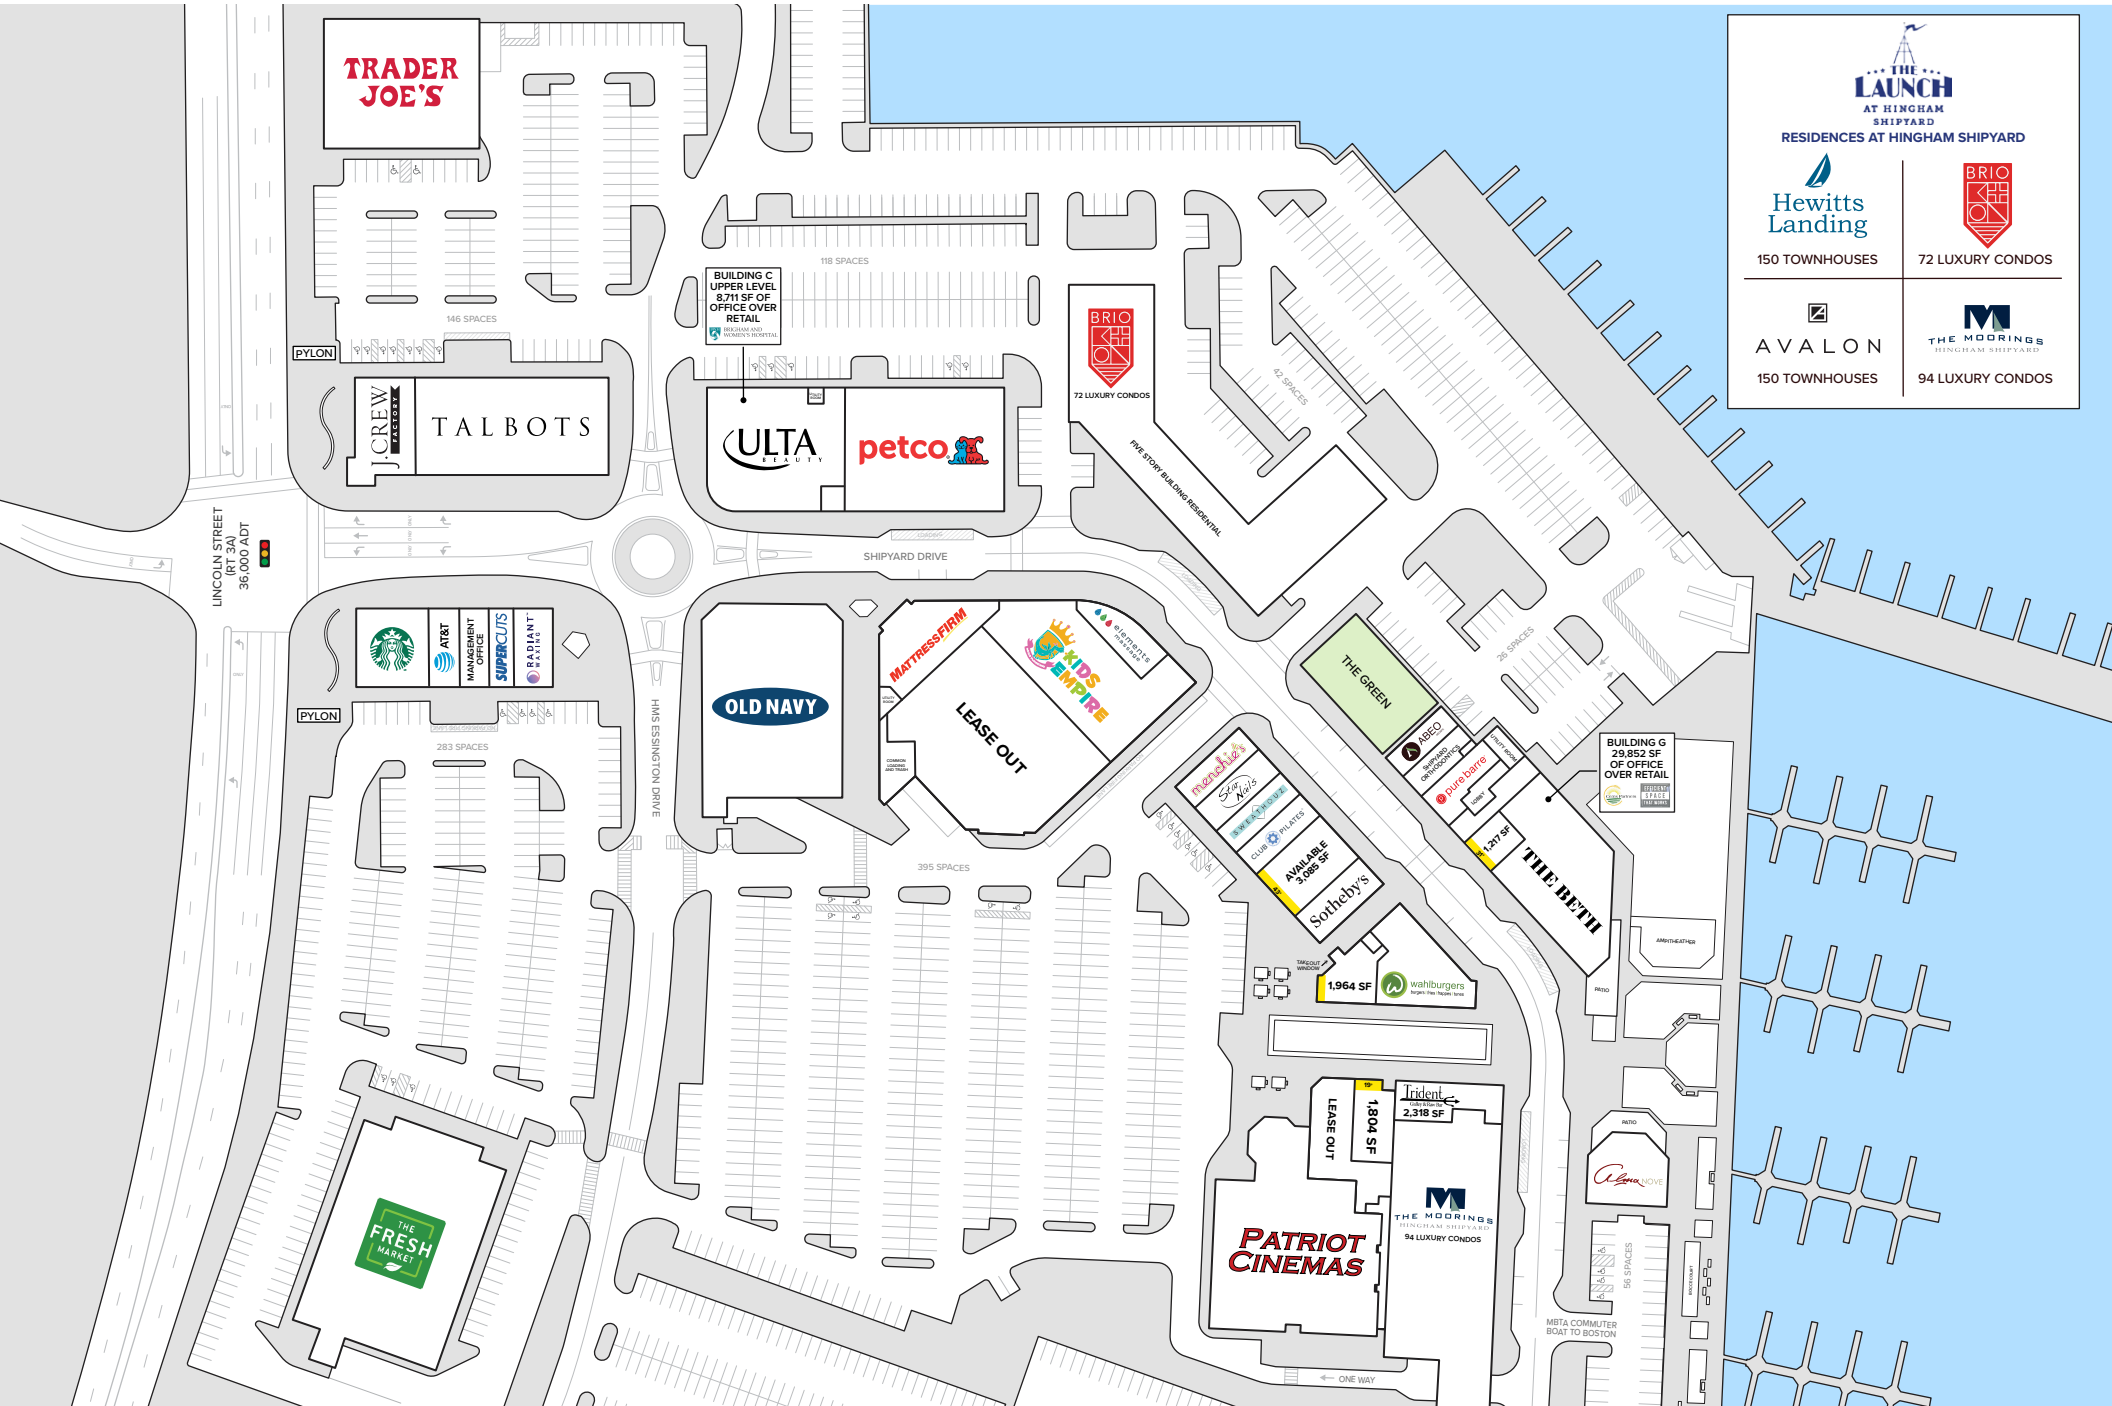

THE LAUNCH
AT HINGHAM SHIPYARD
RESIDENCES AT HINGHAM SHIPYARD

 Hewitts Landing 150 TOWNHOUSES	 BRIO KHE ON 72 LUXURY CONDOS
 AVALON 150 TOWNHOUSES	 THE MOORINGS HINGHAM SHIPYARD 94 LUXURY CONDOS